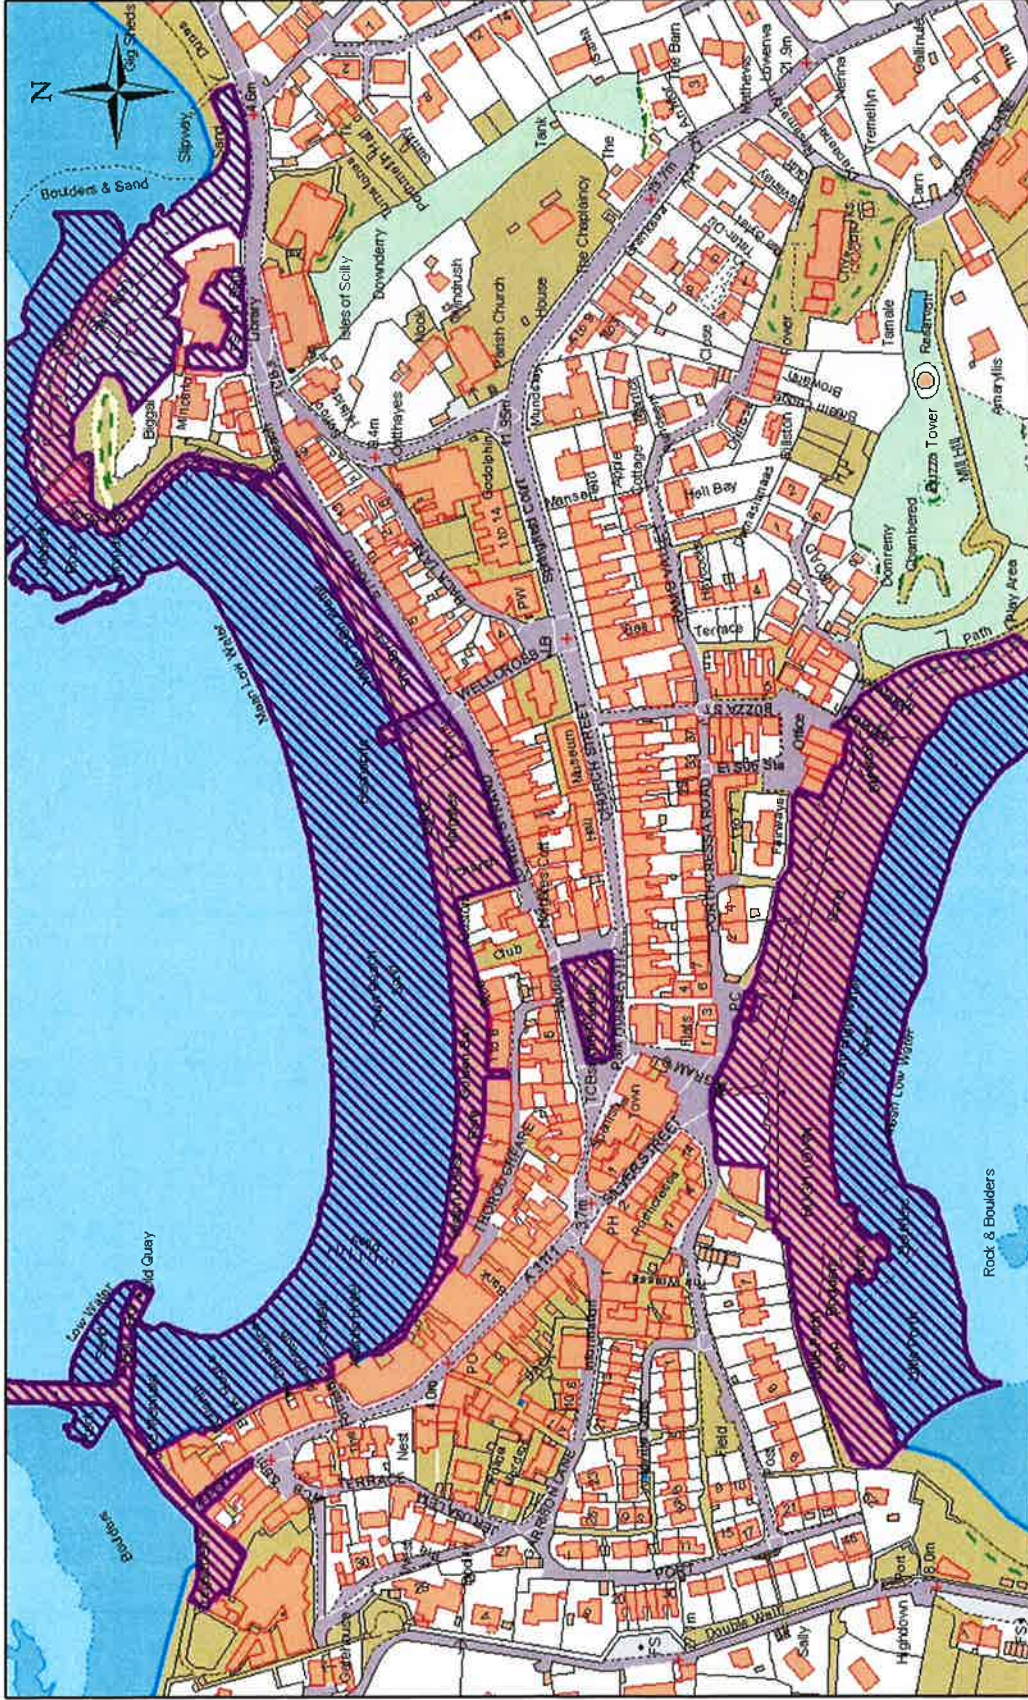

Hugh Town Designated Areas

Hugh Town Designated Areas 1:2,304

Council of the Isles of Scilly
 Old Wesleyan Chapel
 Gamson Lane
 St Mary's Scilly
 TR21 0UD

This product includes mapping data licensed from Ordnance Survey with the permission of the Controller of Her Majesty's Stationery Office © Crown Copyright 2005. All rights reserved. Licence No. 100024679

0 37.5 75 150 225 300 Meters