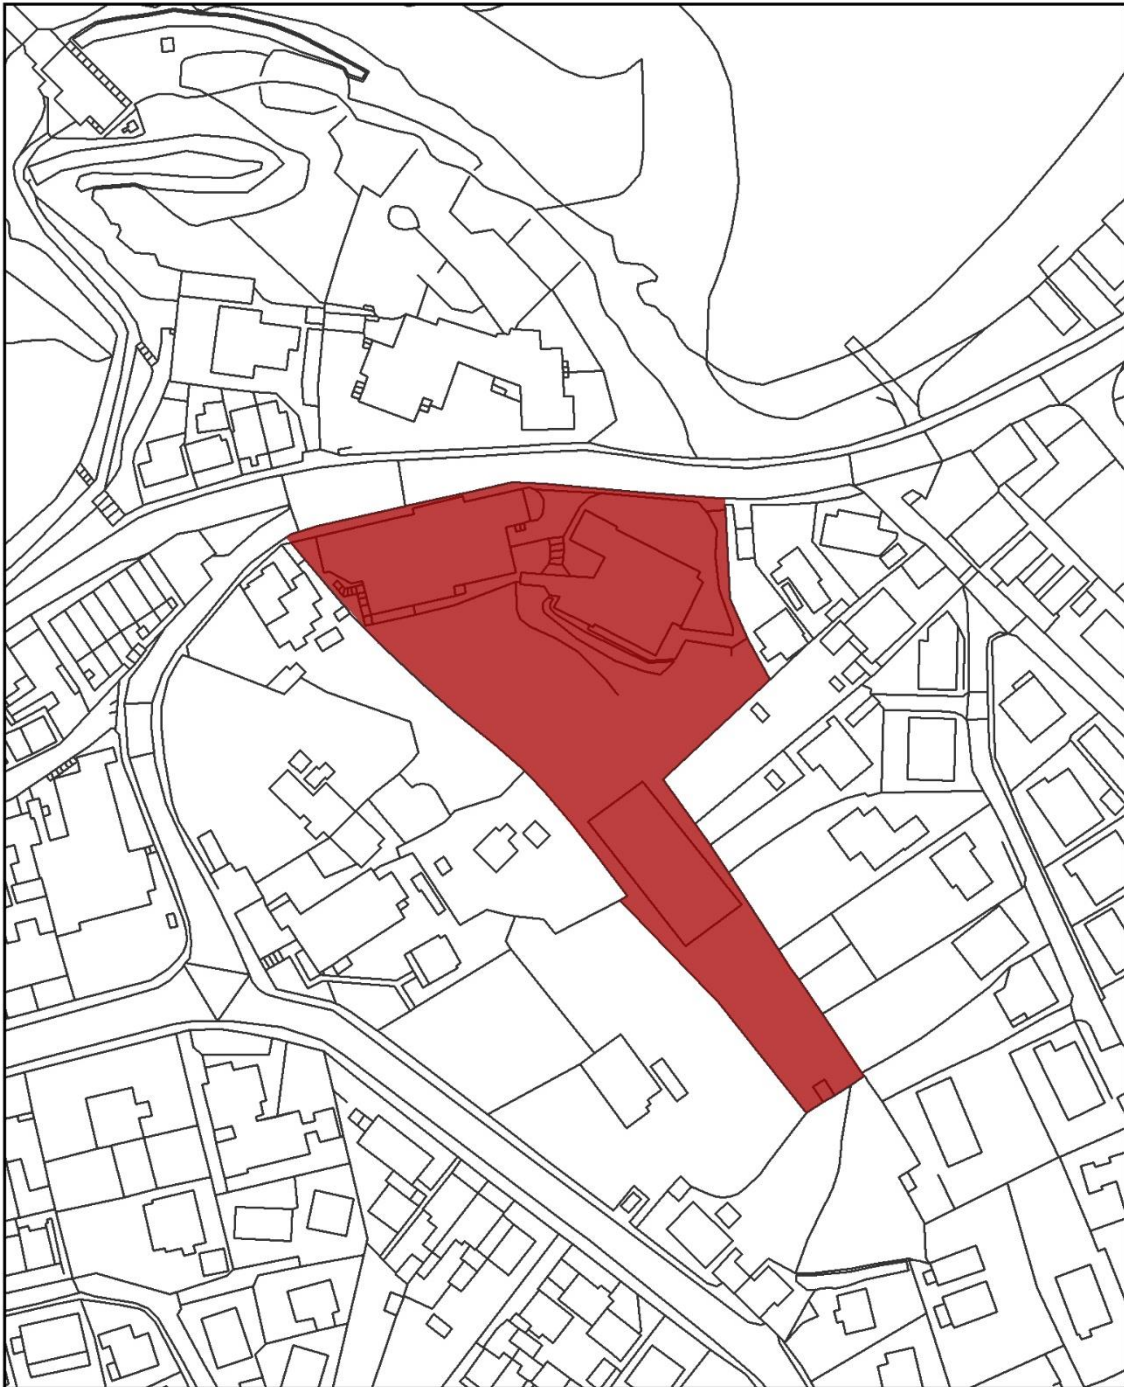

Site A7 Brownfield Land Register 2017

0 50 100 metres

Council of the
ISLES OF SCILLY

Town Hall, The Parade,
St Mary's, Isles of Scilly, TR21 0LW

This product includes mapping data licensed from Ordnance Survey with the permission of the Controller of Her Majesty's Stationery Office Crown copyright 2017. All rights reserved SLA Number 100024679

Site A7-a Brownfield Land Register 2017

Council of the
ISLES OF SCILLY

Town Hall, The Parade,
St Mary's, Isles of Scilly, TR21 0LW

This product includes mapping data licensed from Ordnance Survey with the permission of the Controller of Her Majesty's Stationery Office Crown copyright 2017. All rights reserved SLA Number 100024679