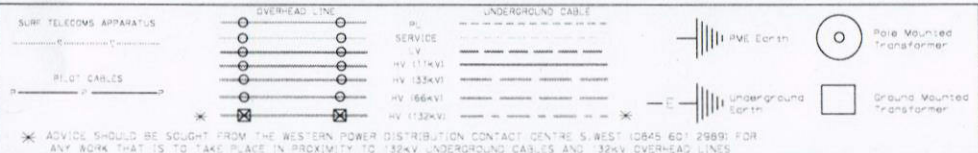

Based upon the Ordnance Survey map with the permission of the Controller of Her Majesty's Stationery Office. Crown Copyright Reserved.
Western Power Distribution, Avonbank, Feeder Road, Bristol, BS2 0TB. Licence Nos. 100022466, 100024877, 100021907, 100022432.
CARE SHOULD BE EXERCISED TO ENSURE THE PRECISE POSITION OF THE WPD APPARATUS IF WORK IS TO BE EXECUTED IN ITS VICINITY. If in doubt, contact your local WPD office.

Information is given as a guide only and its accuracy cannot be guaranteed.

PLEASE NOTE: This plan ONLY shows assets owned by Western Power Distribution.
Electricity assets owned by IEMO's (Independent Network Operators) MAY be present in this area.

DATE: 03/03/2021
SCALE 1:155 @ A4
DRAWN BY:
TITLE:
PLOT CENTRE: 090583.312.010499.452

WESTERN POWER DISTRIBUTION
Serving the Midlands, South West and Wales

WPD Copyright: This copy has been made by or with the authority of Western Power Distribution (WPD) pursuant to Section 47 of the Copyright, Designs and Patents Act 1988 unless the Act provides a relevant exception to copyright. The copy must not be copied without prior permission of the copyright owner.