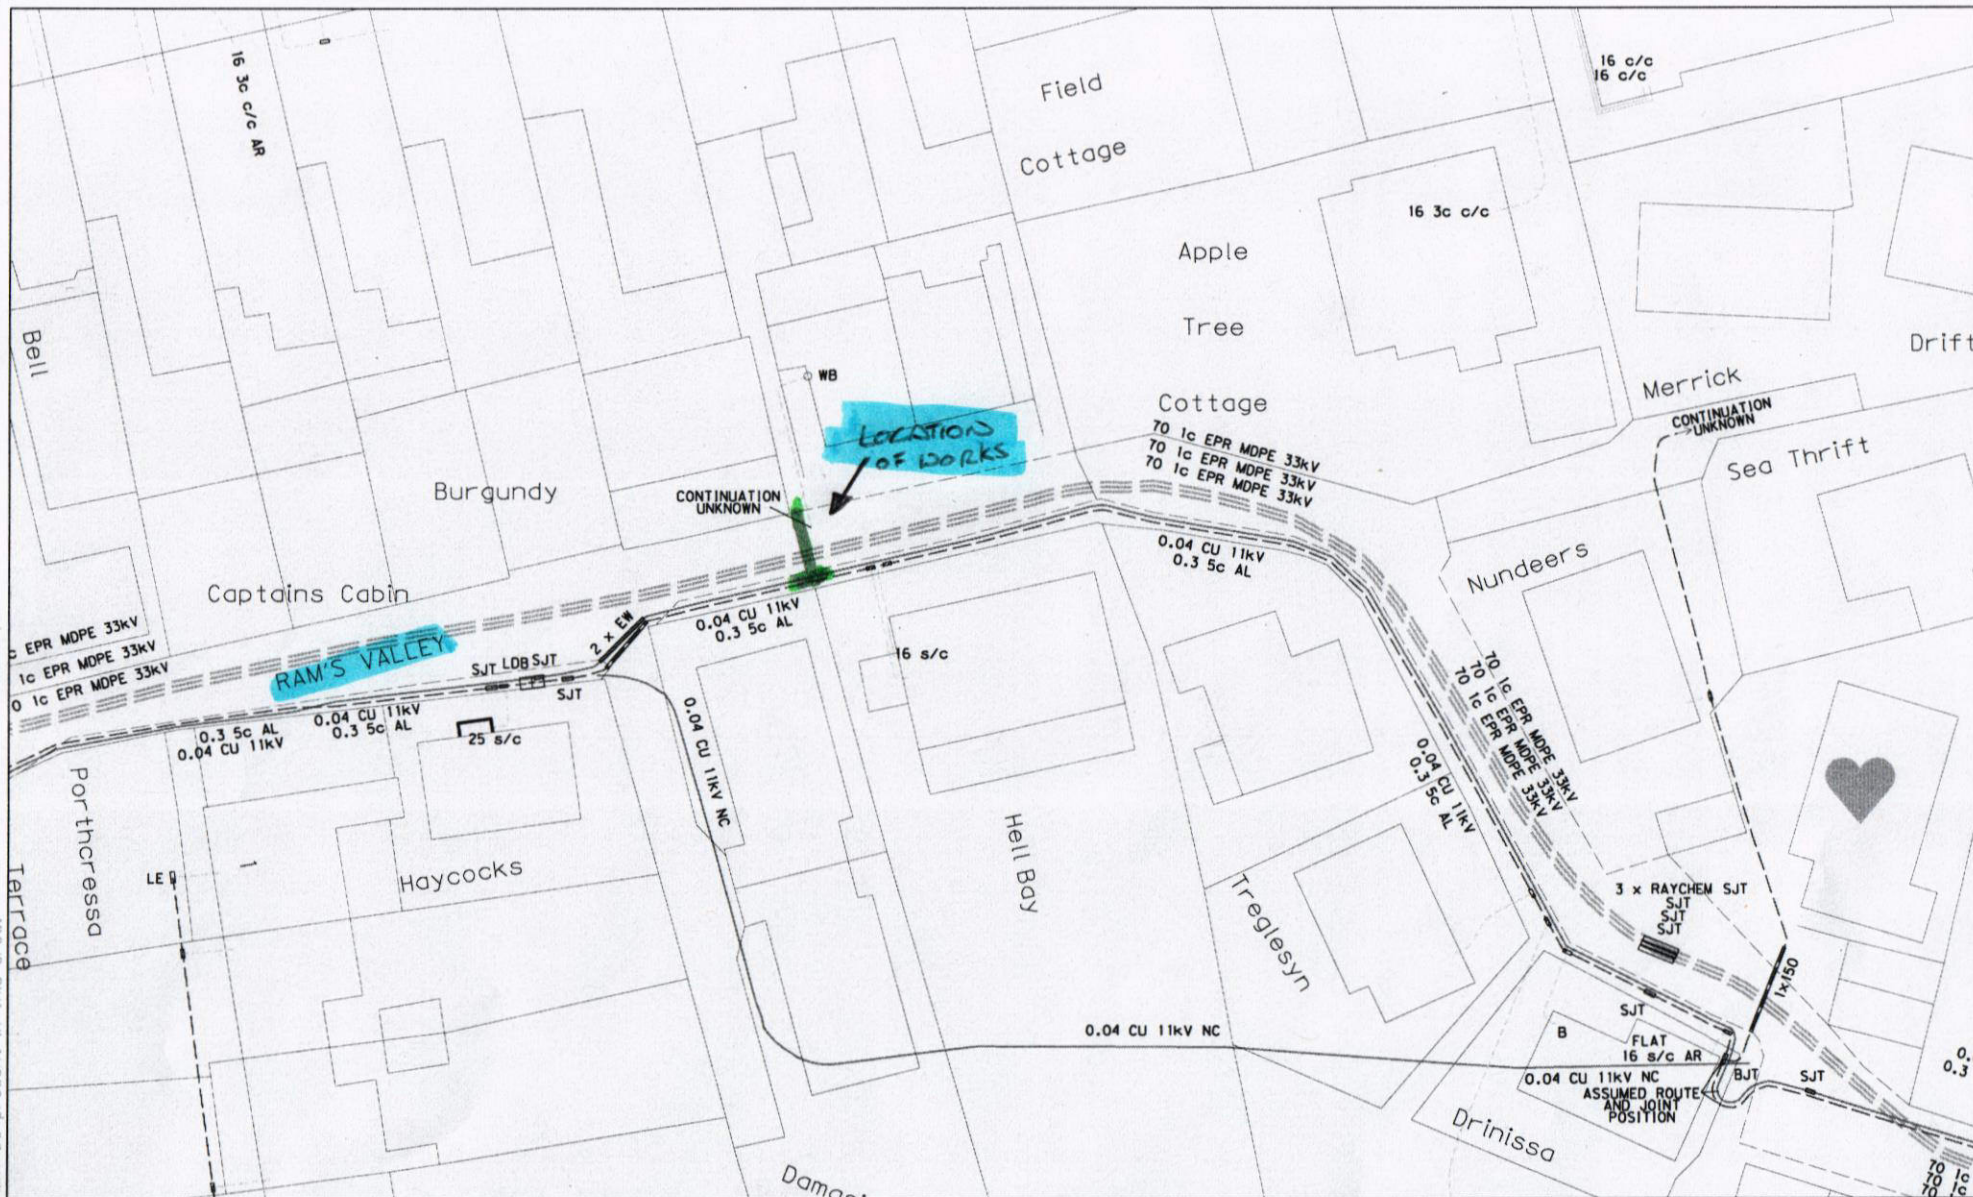

Based upon the Ordnance Survey map with the permission of the Controller of Her Majesty's Stationery Office. Crown Copyright Reserved.
 Western Power Distribution, Avonbank, Feeder Road, Bristol, BS2 0TS. Licence Nos. 100022468, 100024877, 100021907, 100022432.
 CARE SHOULD BE EXERCISED TO ENSURE THE PRECISE POSITION OF THE WPD APPARATUS IF WORK IS TO BE EXECUTED IN ITS VICINITY. If in doubt, contact your local WPD office.

DATE: 03/03/2021

SCALE 1:476

@ A4

DRAWN BY:

TITLE:

PLOT CENTRE: 090589.782.010494.045

WESTERN POWER DISTRIBUTION

Serving the Midlands, South West and Wales