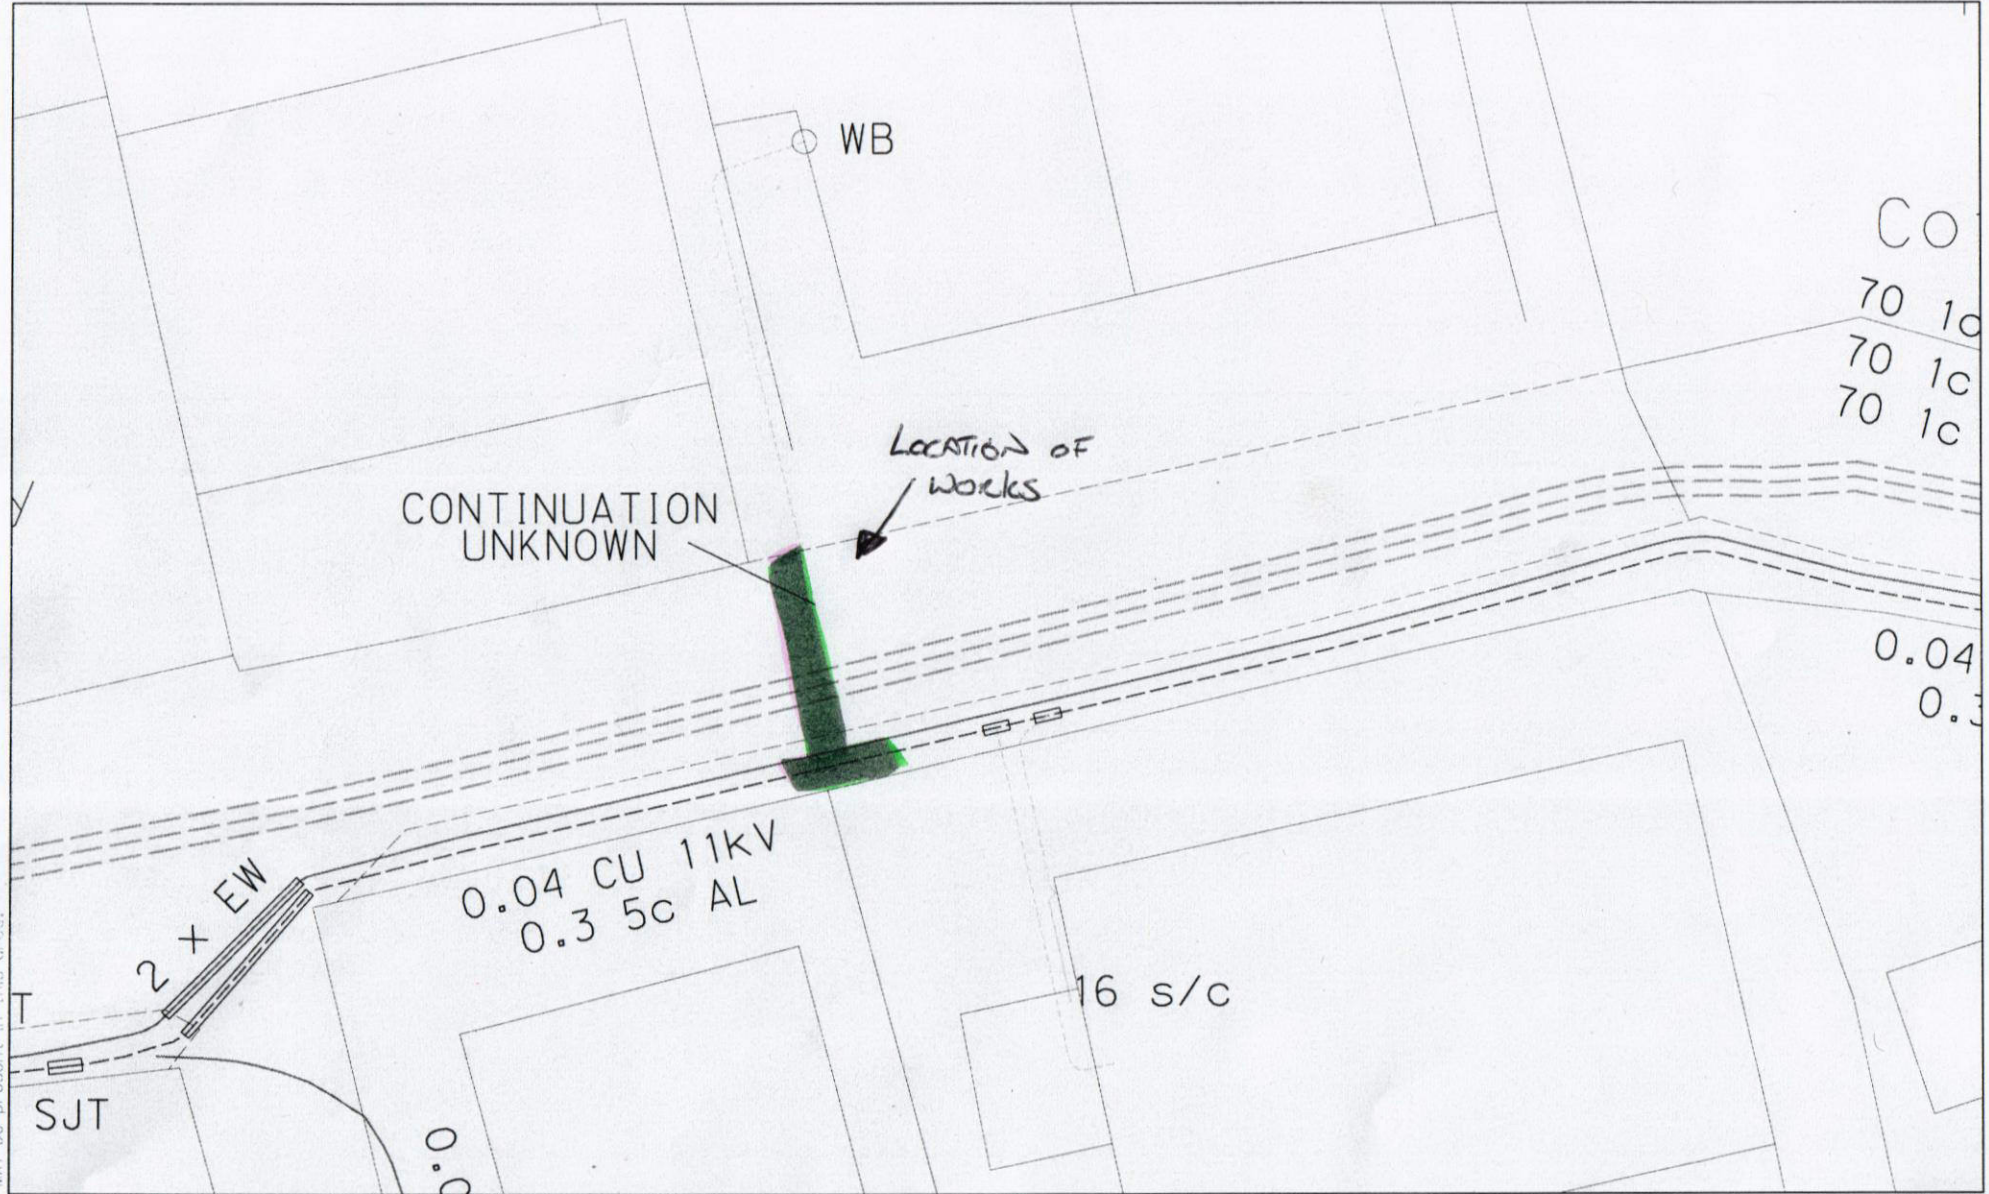

Based upon the Ordnance Survey map with the permission of the Controller of Her Majesty's Stationery Office. Crown Copyright Reserved.
Western Power Distribution, Avonbank, Feeder Road, Bristol, BS2 0TB. Licence Nos. 100022466, 100024877, 100021907, 100022432.
CARE SHOULD BE EXERCISED TO ENSURE THE PRECISE POSITION OF THE WPD APPARATUS IF WORK IS TO BE EXECUTED IN ITS VICINITY. If in doubt, contact your local WPD office.

Information is given as a guide only and its accuracy cannot be guaranteed.

PLEASE NOTE: This plan ONLY shows assets owned by Western Power Distribution.
Electricity assets owned by IEMO's (Independent Network Operators) MAY be present in this area.

DATE: 03/03/2021
SCALE 1:155 @ A4
DRAWN BY:
TITLE:
PLOT CENTRE: 090583.312.010499.452

WESTERN POWER DISTRIBUTION
Serving the Midlands, South West and Wales

WPD Copyright: This copy has been made by or with the authority of Western Power Distribution (WPD) pursuant to Section 47 of the Copyright, Designs and Patents Act 1988 unless the Act provides a relevant exception to copyright. The copy must not be copied without prior permission of the copyright owner.