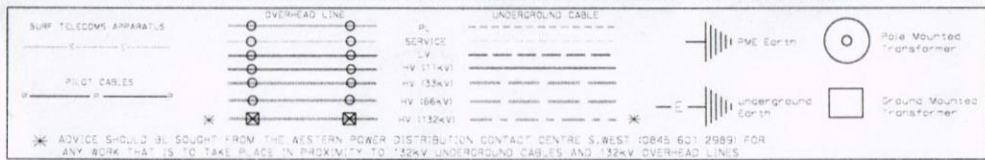

Based upon the Ordnance Survey map with the permission of the Controller of Her Majesty's Stationery Office. Crown Copyright Reserved.
Western Power Distribution, Avonbank, Feeder Road, Bristol, BS2 0TS. Licence Nos. 100022468, 100024877, 100021907, 100022432.
CARE SHOULD BE EXERCISED TO ENSURE THE PRECISE POSITION OF THE WPD APPARATUS IF WORK IS TO BE EXECUTED IN ITS VICINITY. If in doubt, contact your local WPD office.

Information is given as a guide only and its accuracy cannot be guaranteed.

PLEASE NOTE: This plan ONLY shows assets owned by Western Power Distribution. Electricity assets owned by IDNO's (Independent Network Operators) MAY be present in this area.

DATE: 03/03/2021

SCALE 1:476

@ A4

DRAWN BY:

TITLE:

PLOT CENTRE: 090589.782.010494.045

WESTERN POWER DISTRIBUTION

Serving the Midlands, South West and Wales

WPD Copyright this copy has been made by or with the authority of Western Power Distribution (WPD) pursuant to Section 47 of the Copyright Designs and Patents Act 1988 unless that Act provides a relevant exception to copyright. The copy must not be copied without prior permission of the copyright owner.