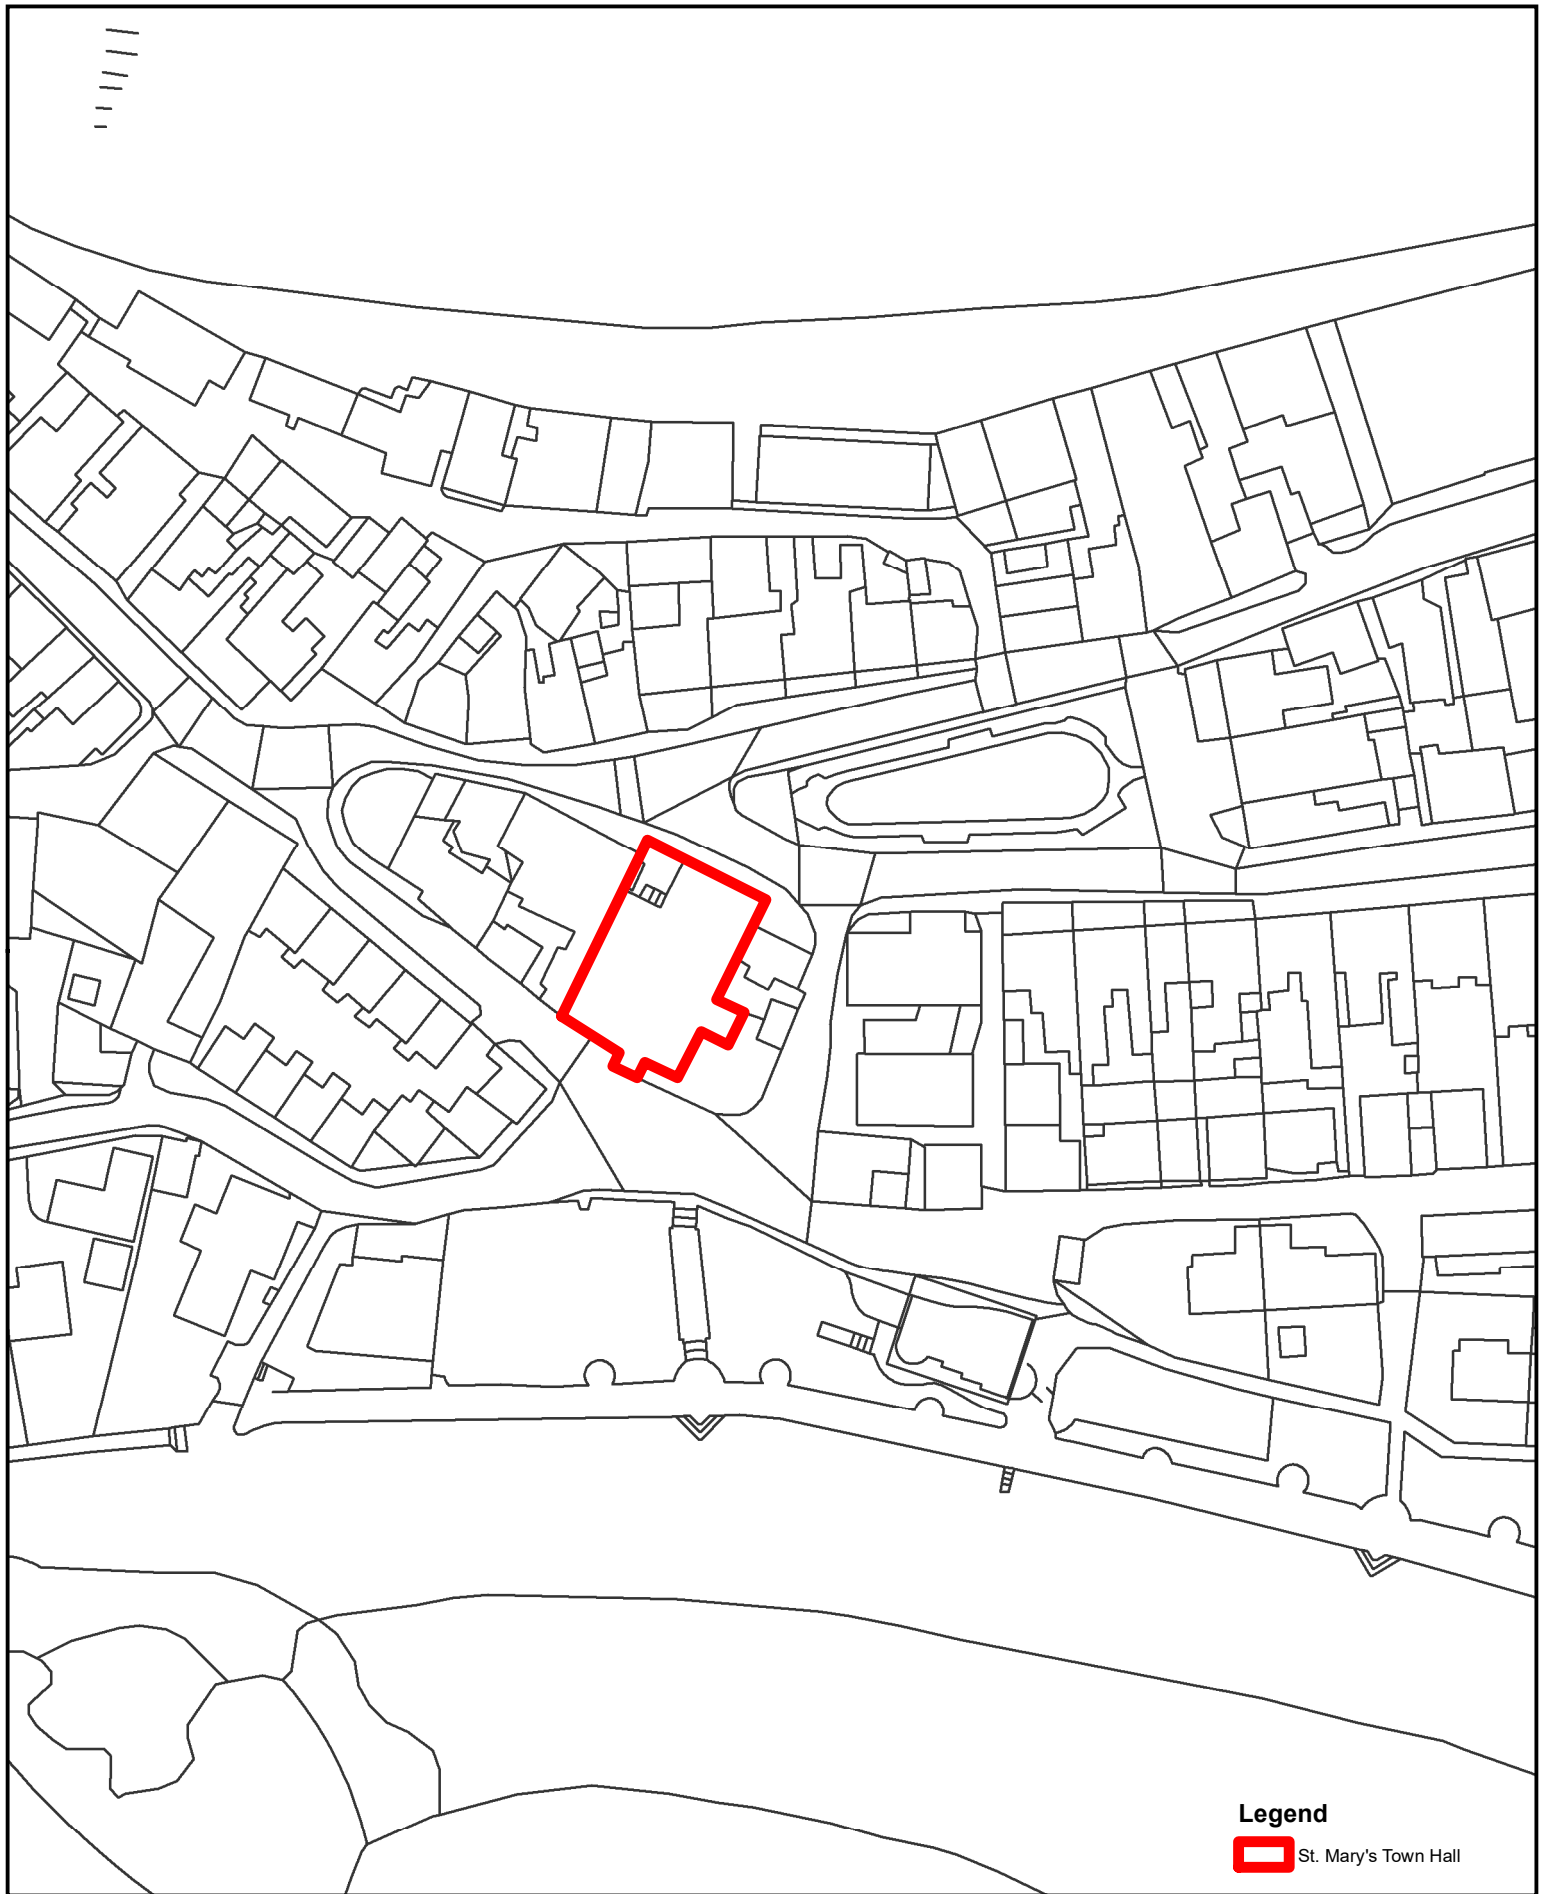

Town Hall, St Mary's, Isles of Scilly

Legend

 St. Mary's Town Hall

This product includes mapping data licensed from Ordnance Survey with the permission of the Controller of Her Majesty's Stationery Office Crown copyright 2019. All rights reserved SLA Number 100024679

Date: 18/07/2019

Town Hall, The Parade,
St Mary's, Isles of Scilly, TR21 0LW

1:1,000 @A4

0 30 60 metres

Council of the
ISLES OF SCILLY