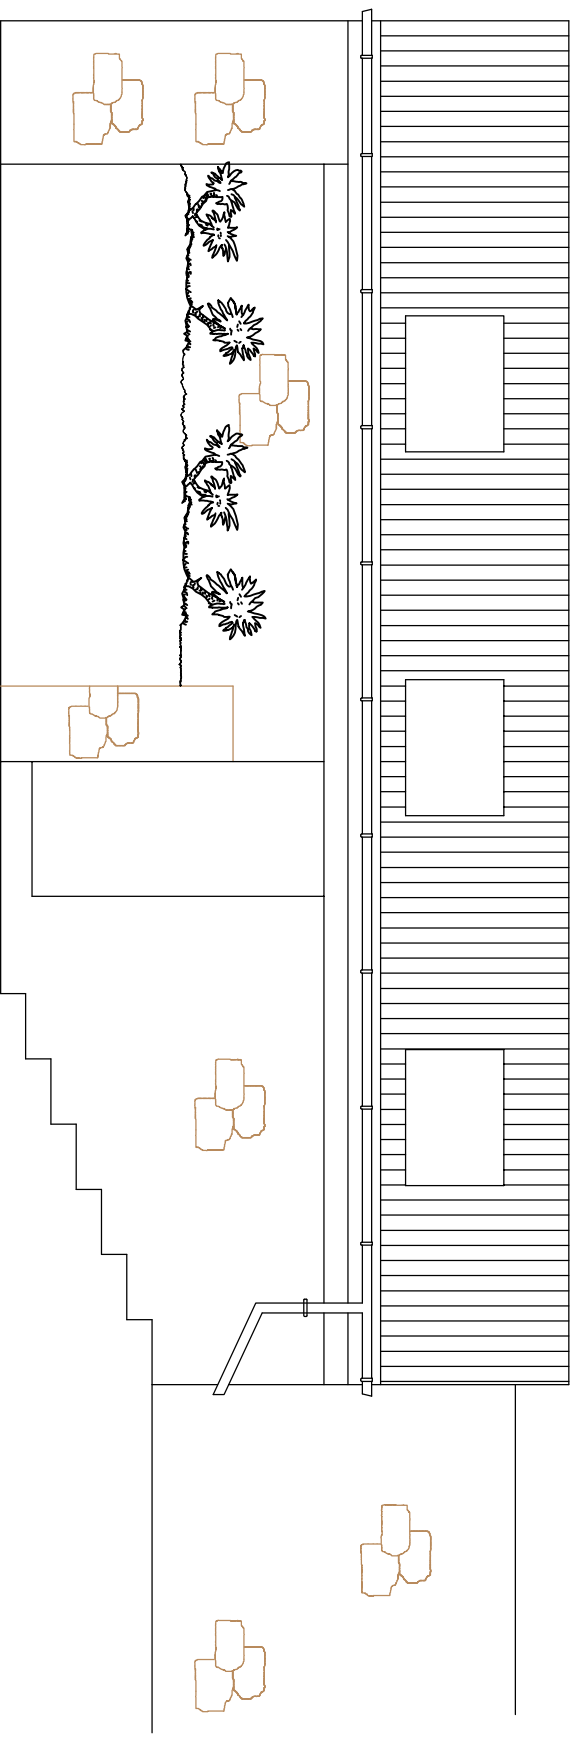

Existing South East Elevation

Existing South West Elevation

NOTES:

DRAWN BY:	ISBLEY
DATE:	November 2018
SCALE:	1:50 @ A3
FILENAME:	Base Survey November 2018

DRAWING TITLE: Outbuildings at Carnwethers - Existing	
SE & SW Elevations	
DRAWING NUMBER:	IA/CW/003