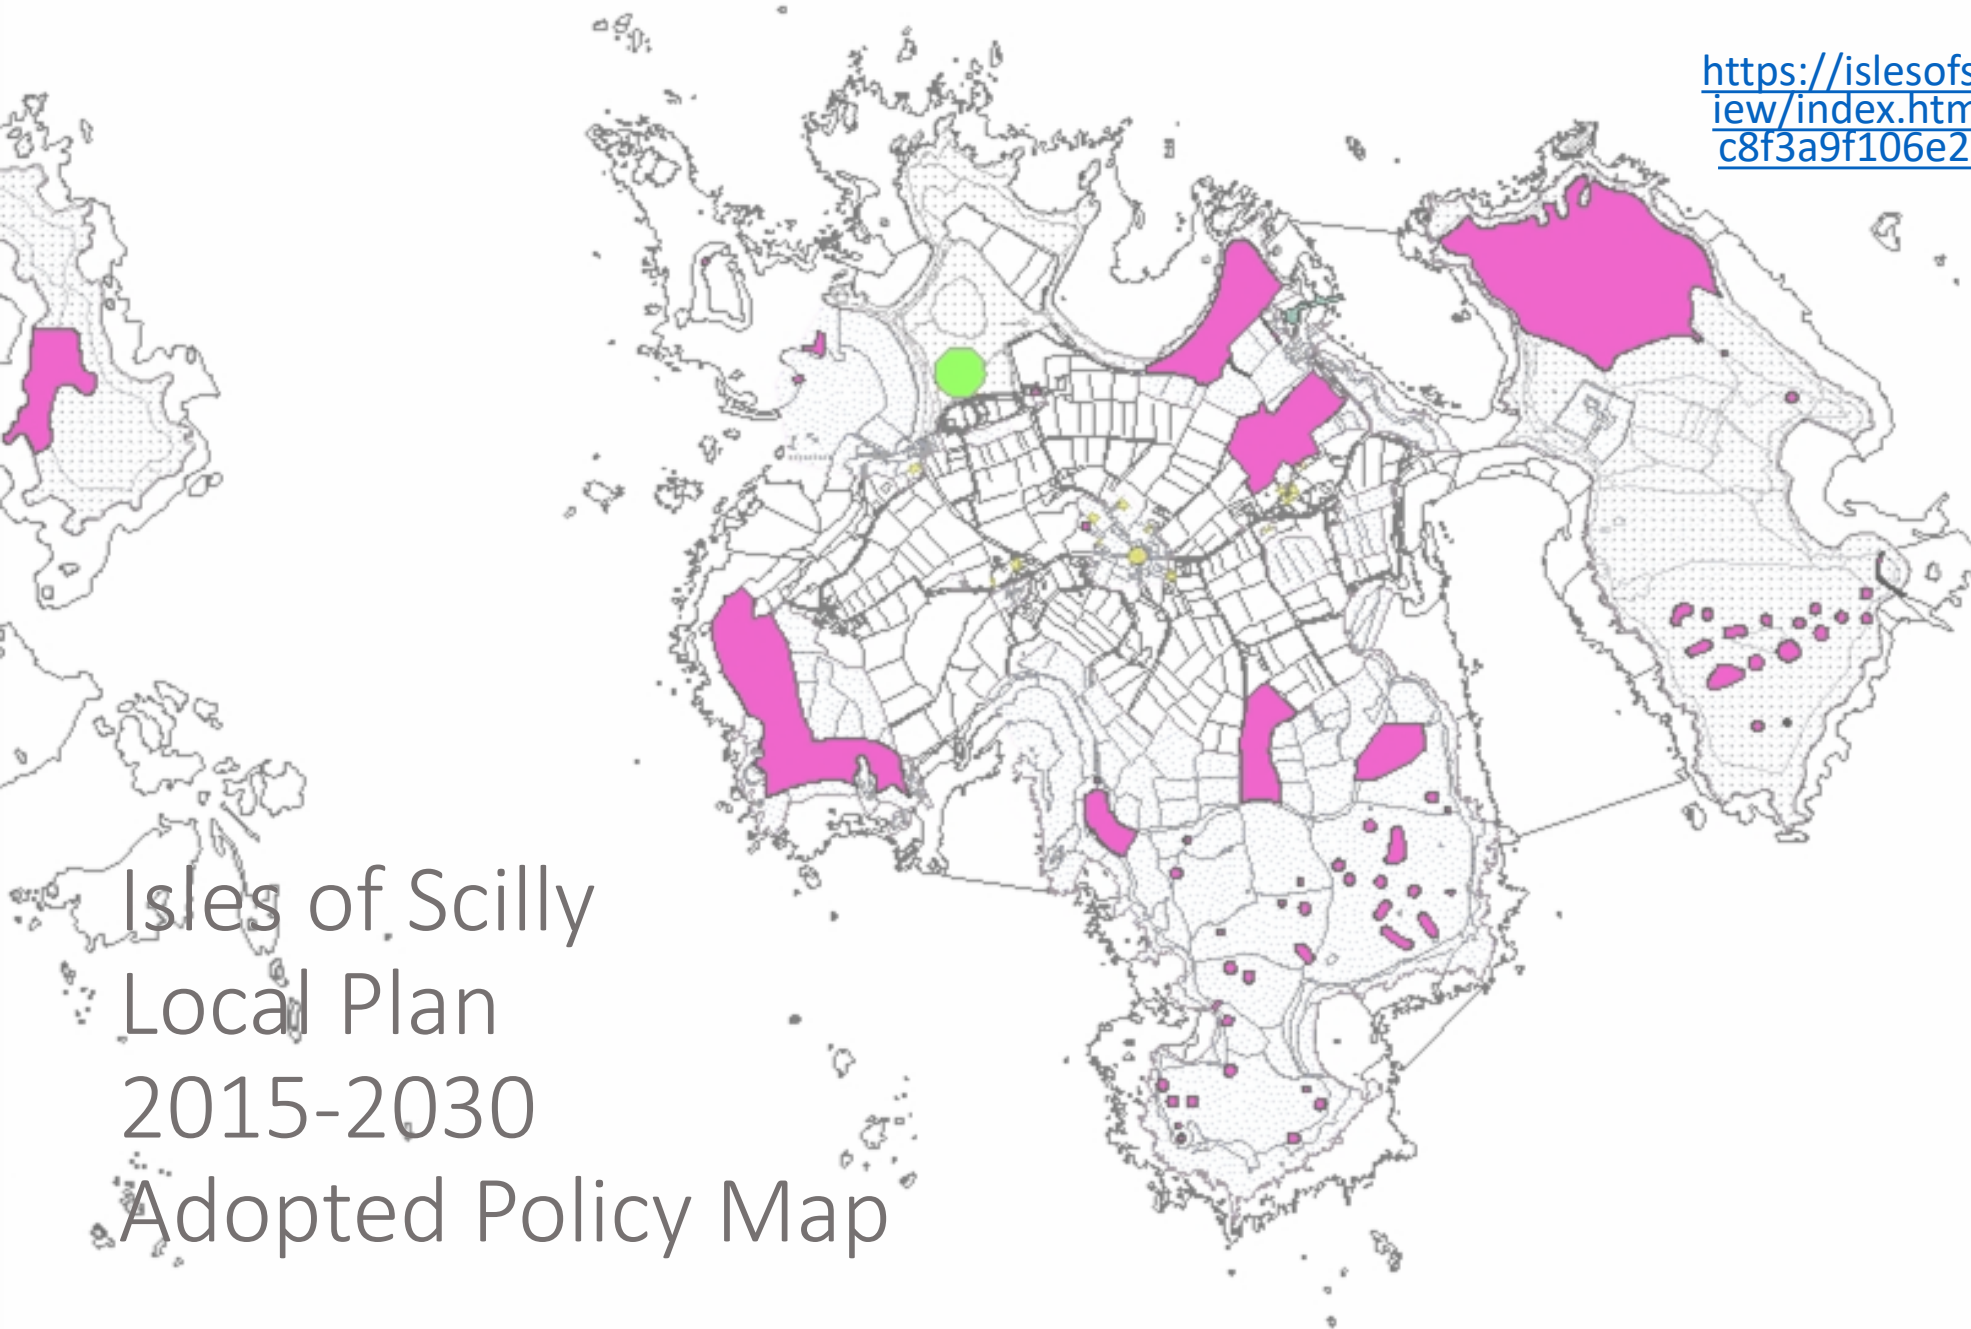

Please see
<https://islesofscilly.maps.arcgis.com/apps/View/index.html?appid=94f4f28abe2246da8c8f3a9f106e2760> for detailed view and key

Isles of Scilly
Local Plan
2015-2030
Adopted Policy Map

St Agnes