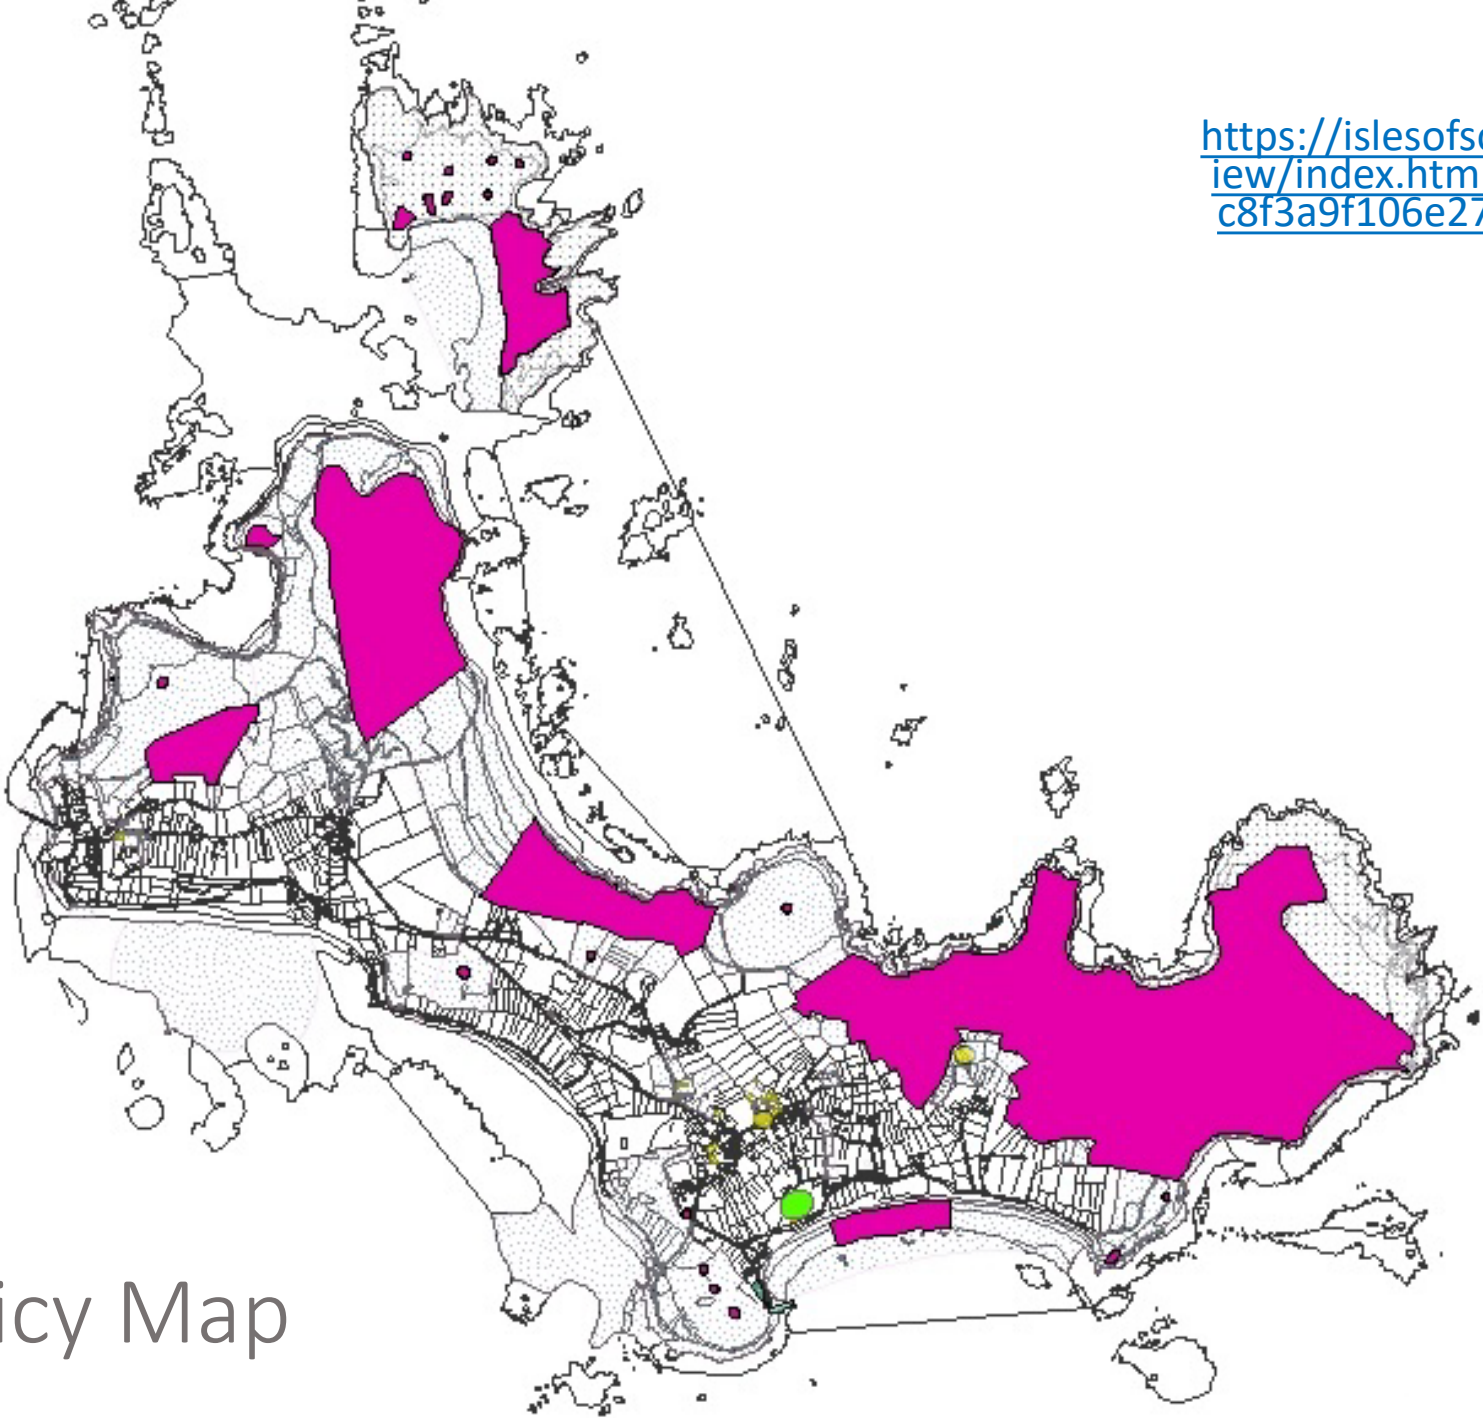

Please see:
<https://islesofscilly.maps.arcgis.com/apps/View/index.html?appid=94f4f28abe2246da8c8f3a9f106e2760> for detailed view and key

Isles of Scilly
Local Plan
2015-2030
Adopted Policy Map