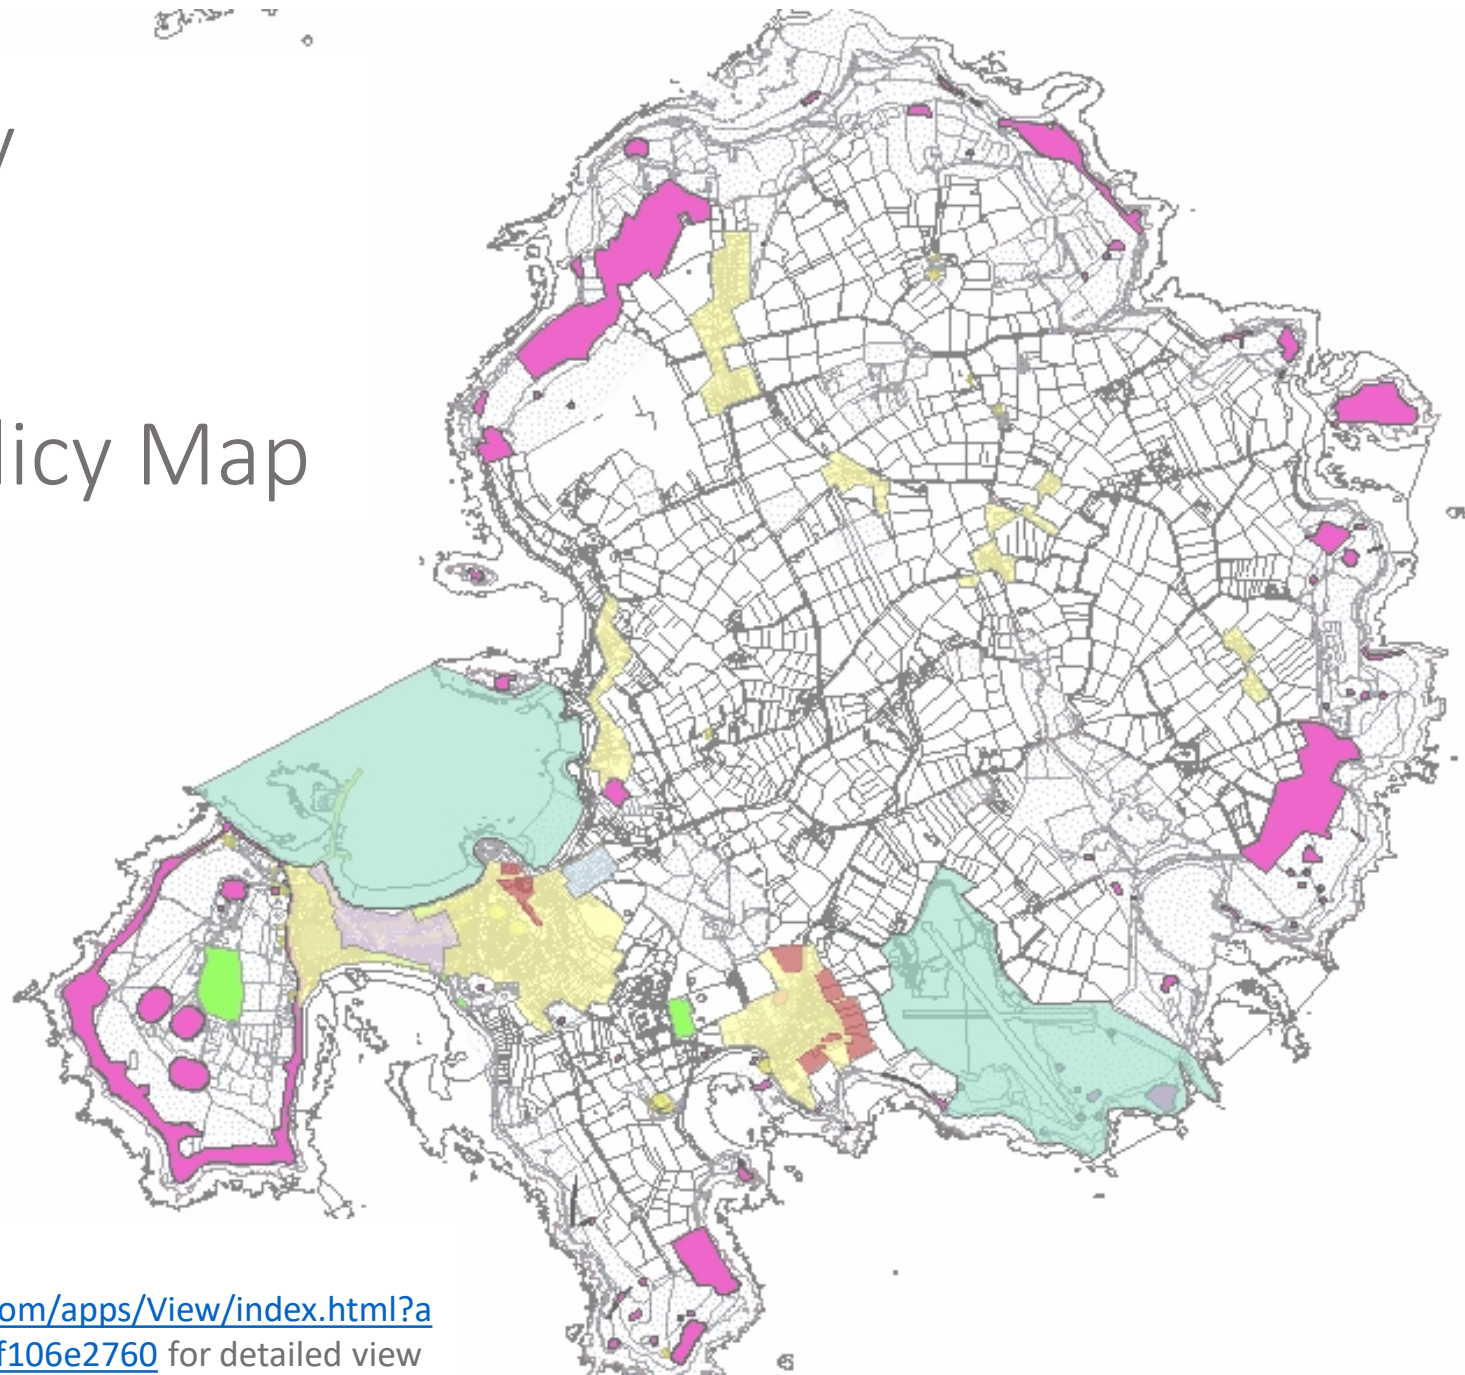

# Isles of Scilly Local Plan 2015-2030 Adopted Policy Map

Please see:

<https://islesofscilly.maps.arcgis.com/apps/View/index.html?appid=94f4f28abe2246da8c8f3a9f106e2760> for detailed view

St Mary's