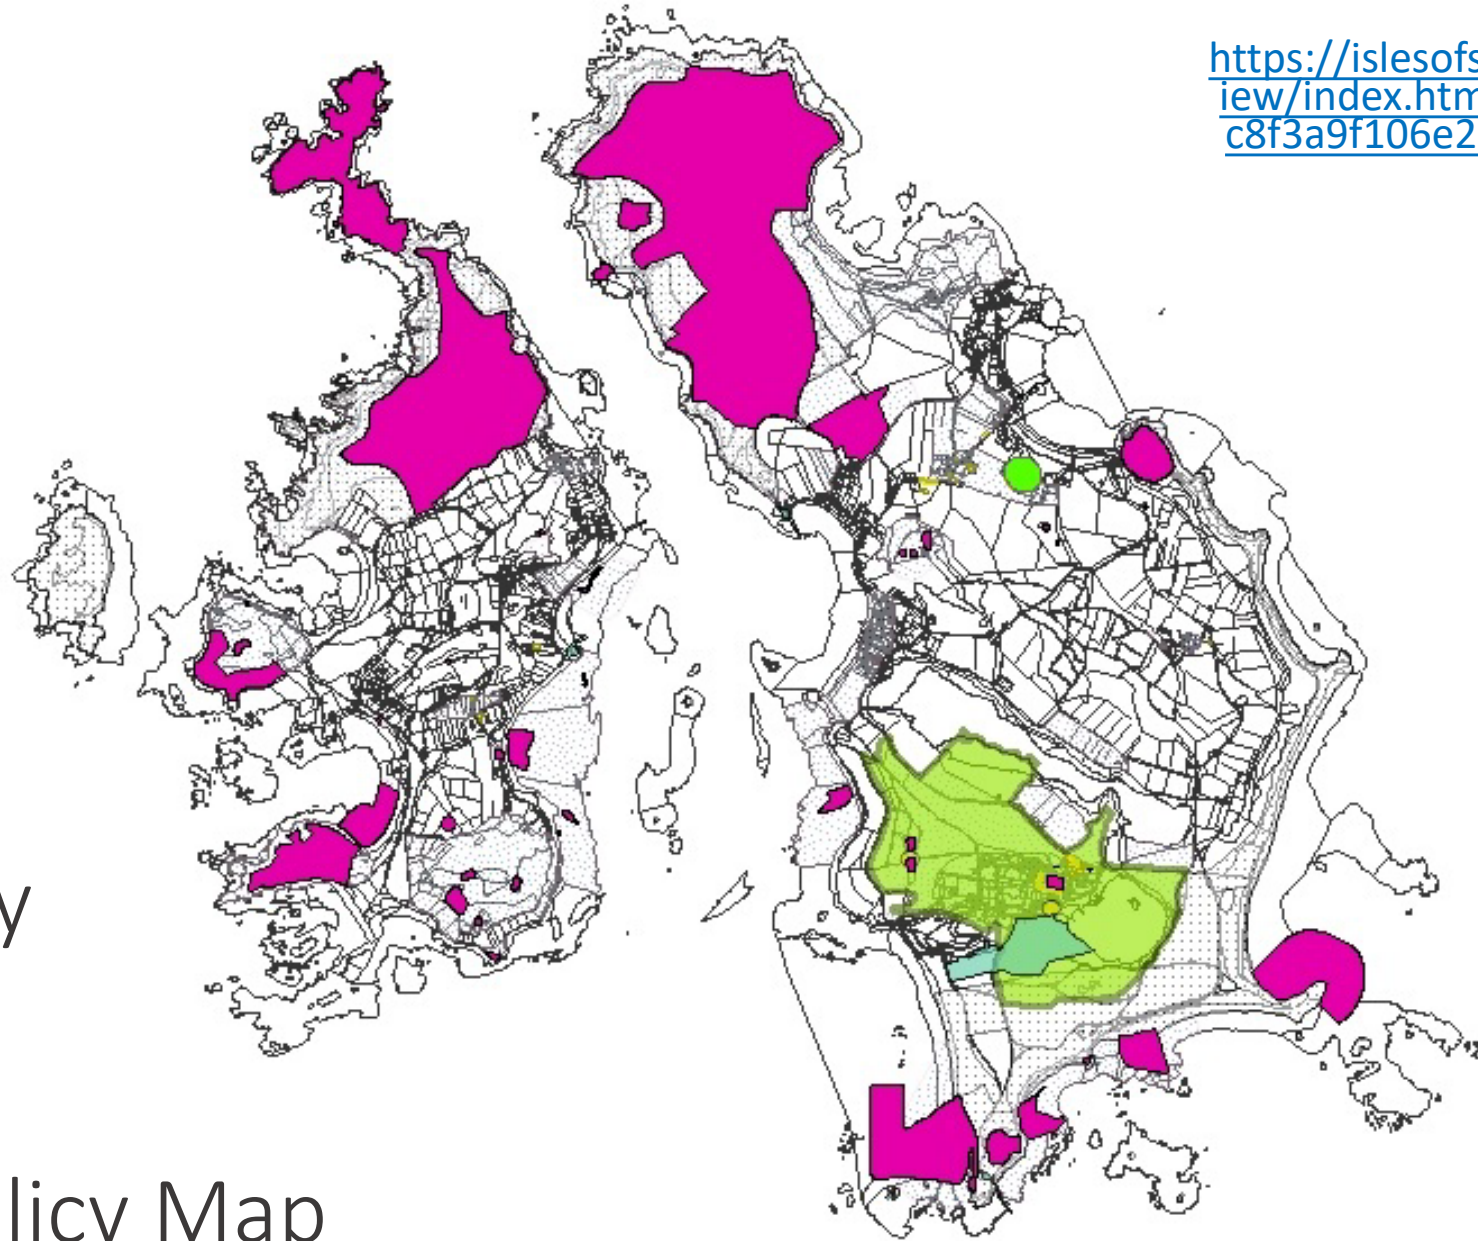

Please see:

<https://islesofscilly.maps.arcgis.com/apps/View/index.html?appid=94f4f28abe2246da8c8f3a9f106e2760> for detailed view and key

Isles of Scilly
Local Plan
2015-2030
Adopted Policy Map

Tresco and Bryher