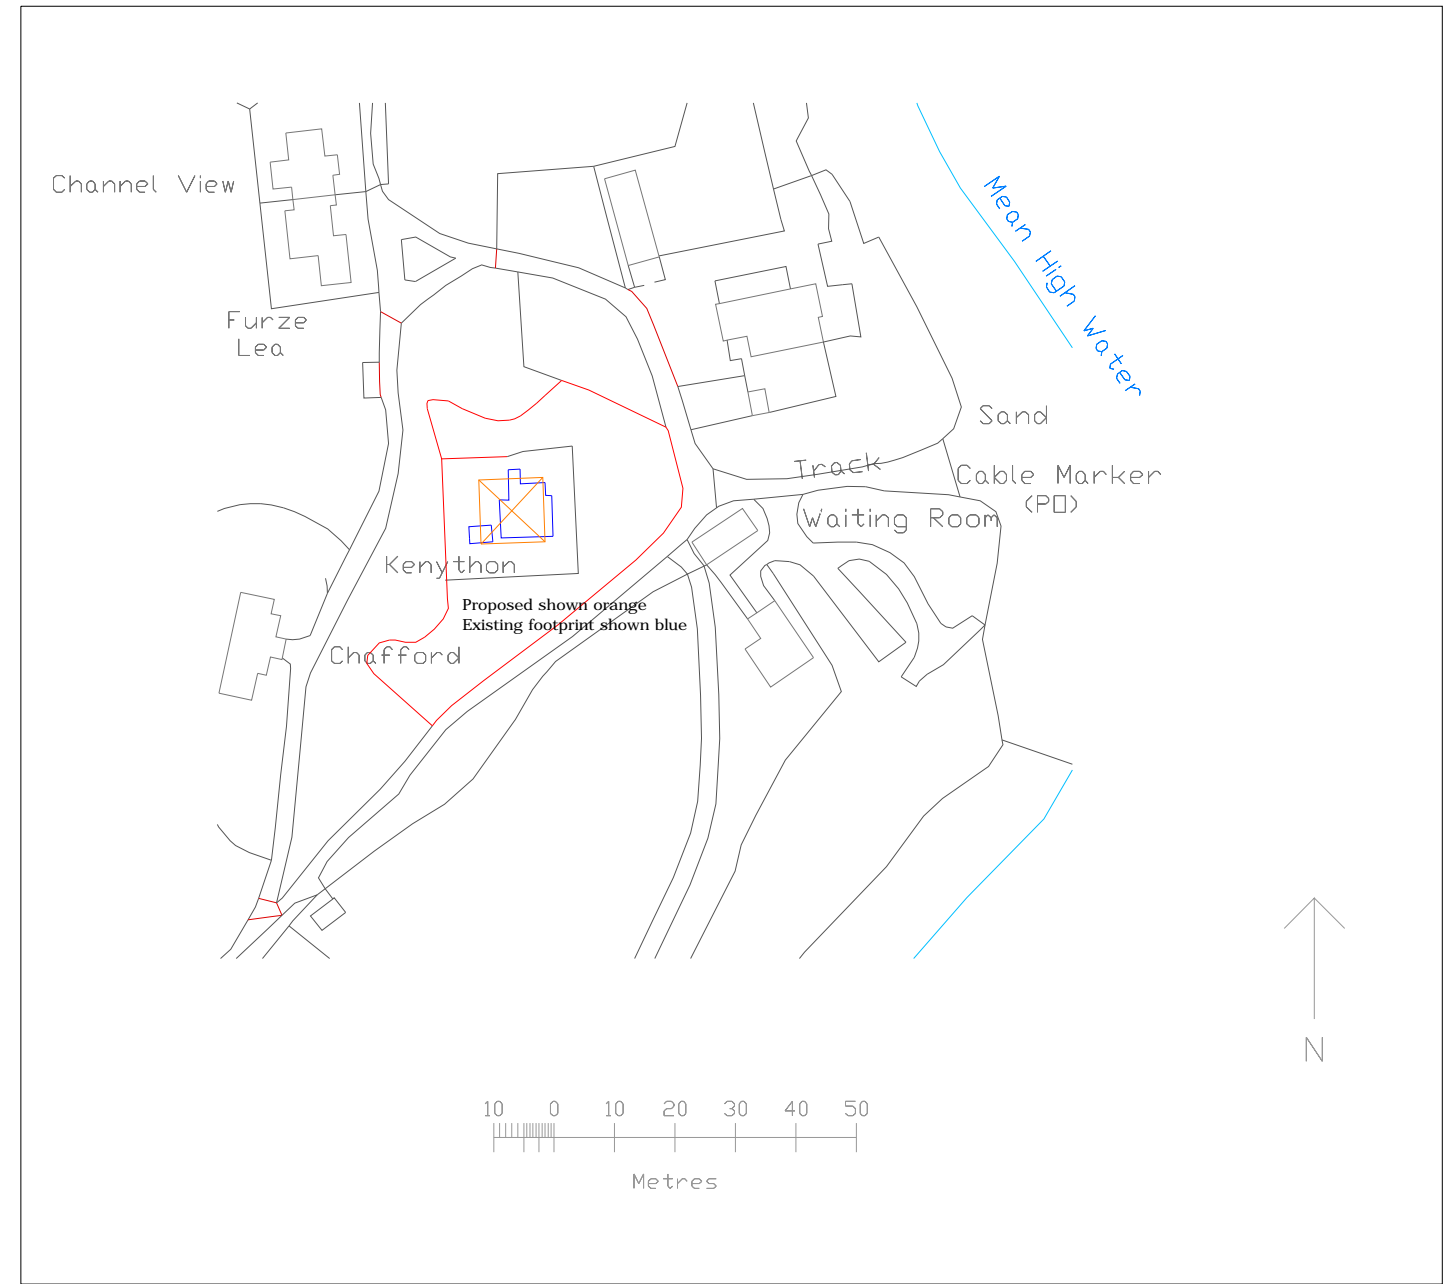

SITE PLAN (1:500)

LOCATION PLAN (1:1250)

Any Discrepancies - Please feed back to Framelines

Planning Drawings - NOT FOR CONSTRUCTION OR FABRICATION

1:500 (On A3)

1:1250 (On A3)

For: Island Fish Ltd  
Project: Replacement Building / workspace

Kenython  
Bryher  
Isles of Scilly  
TR23 0PR

PLANNING

DRAWING NO

TITLE

REV

DATE

SCALE

P 001

Site | Location Plans

A

12/10/2016

1:500 /  
1:1250  
(on A3)