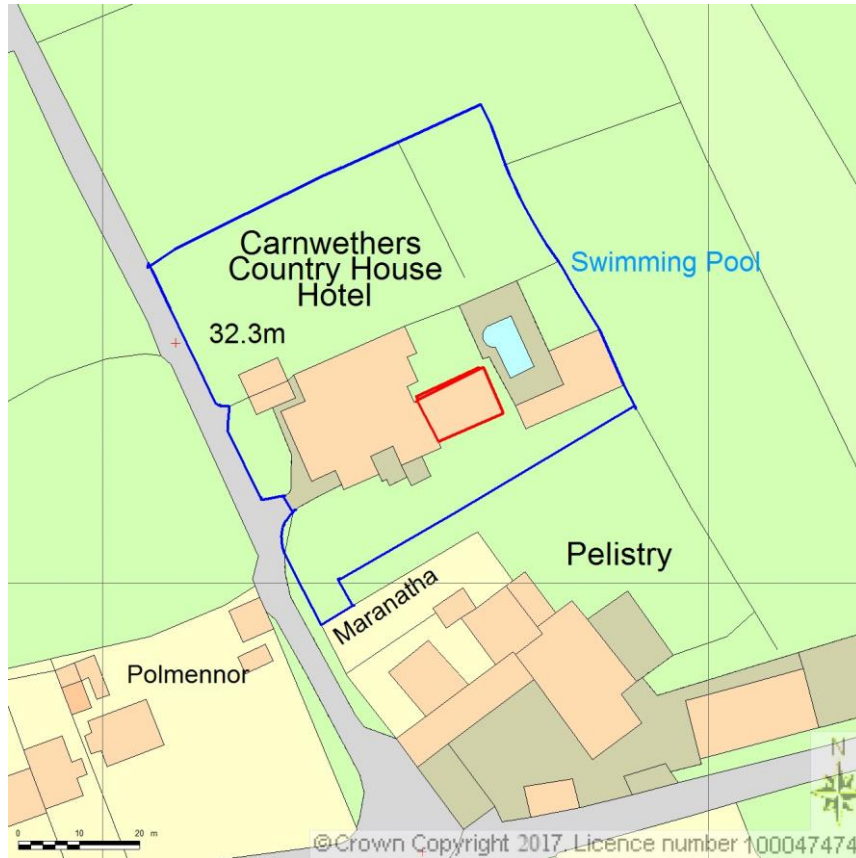

SITE LOCATION PLAN
AREA 2 HA
SCALE 1:1250 on A4
CENTRE COORDINATES: 92455, 11825

Supplied by Streetwise Maps Ltd
www.streetwise.net
Licence No: 100047474
23/02/2017 09:12