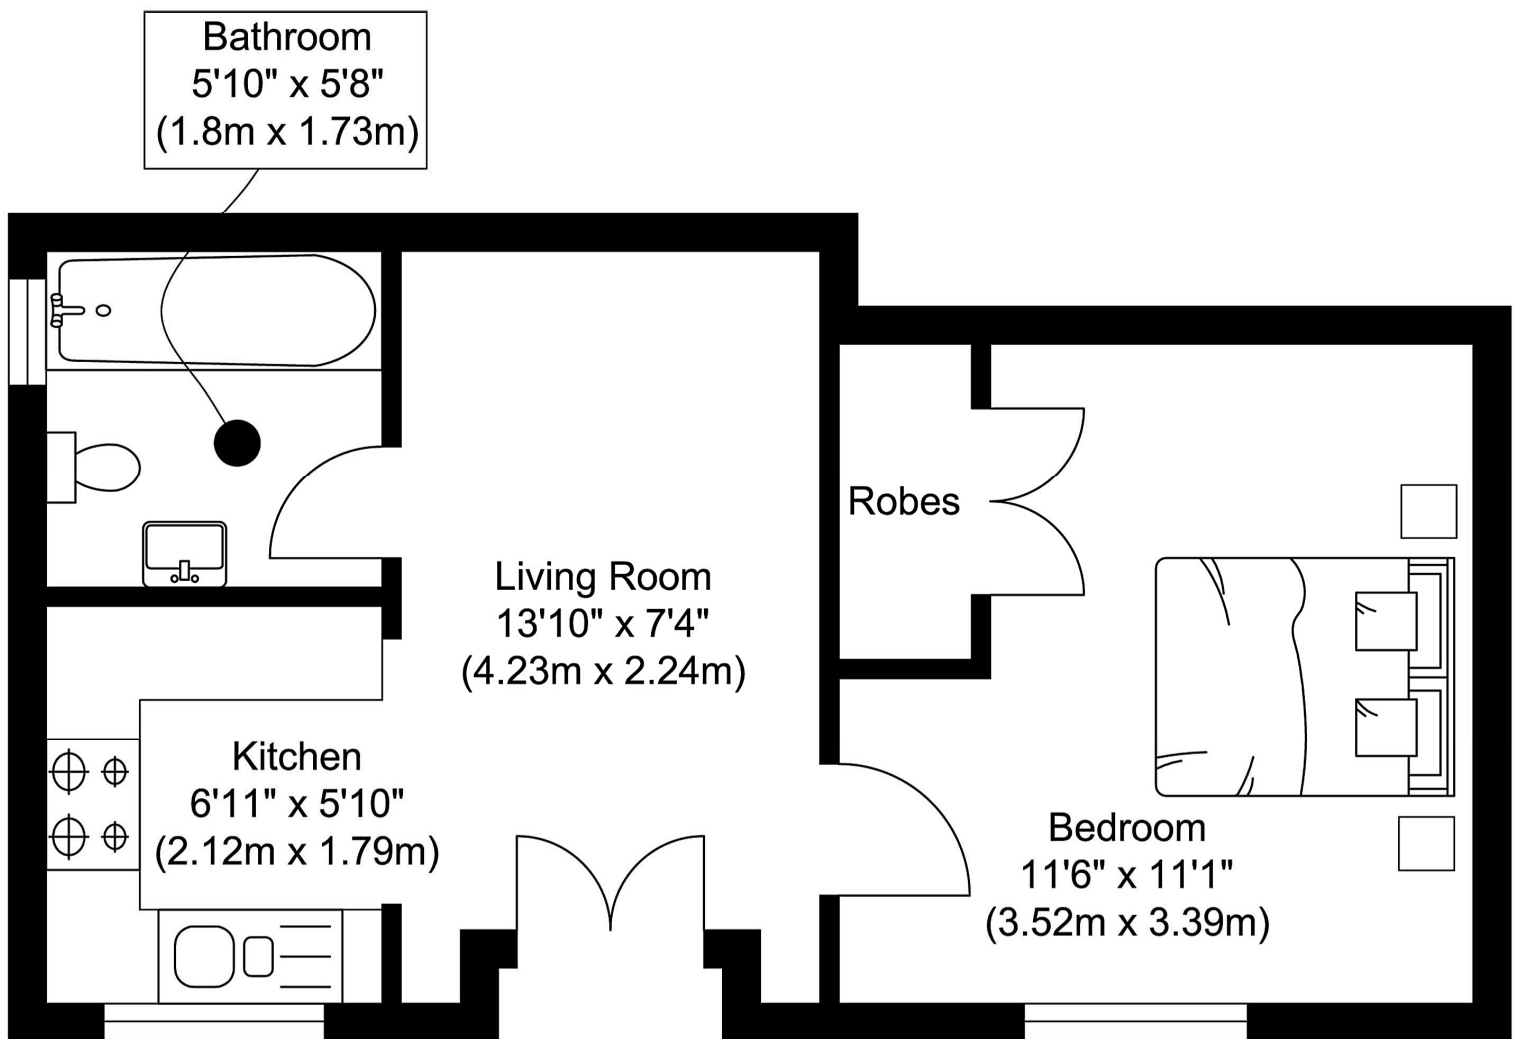

Approximate Floor Area  
 582.75 sq. ft.  
 (54.14 sq. m)

## Poolside, Carnwethers, St Marys

Whilst every attempt has been made to ensure the accuracy of the floor plan contained here, measurements of doors, windows, rooms and any other items are approximate and no responsibility is taken for any error, omission, or misstatement. This plan is for illustrative purposes only and should be used as such by any prospective purchaser. The services, systems and appliances shown have not been tested and no guarantee as to their operability or efficiency can be given.  
[www.virtual360.net](http://www.virtual360.net)

**Approximate Floor Area**  
**304.51 sq. ft.**  
**(28.29 sq. m)**

**Secret Garden, Carnwethers, St Marys**

Whilst every attempt has been made to ensure the accuracy of the floor plan contained here, measurements of doors, windows, rooms and any other items are approximate and no responsibility is taken for any error, omission, or misstatement. This plan is for illustrative purposes only and should be used as such by any prospective purchaser. The services, systems and appliances shown have not been tested and no guarantee as to their operability or efficiency can be given.  
[www.virtual360.net](http://www.virtual360.net)