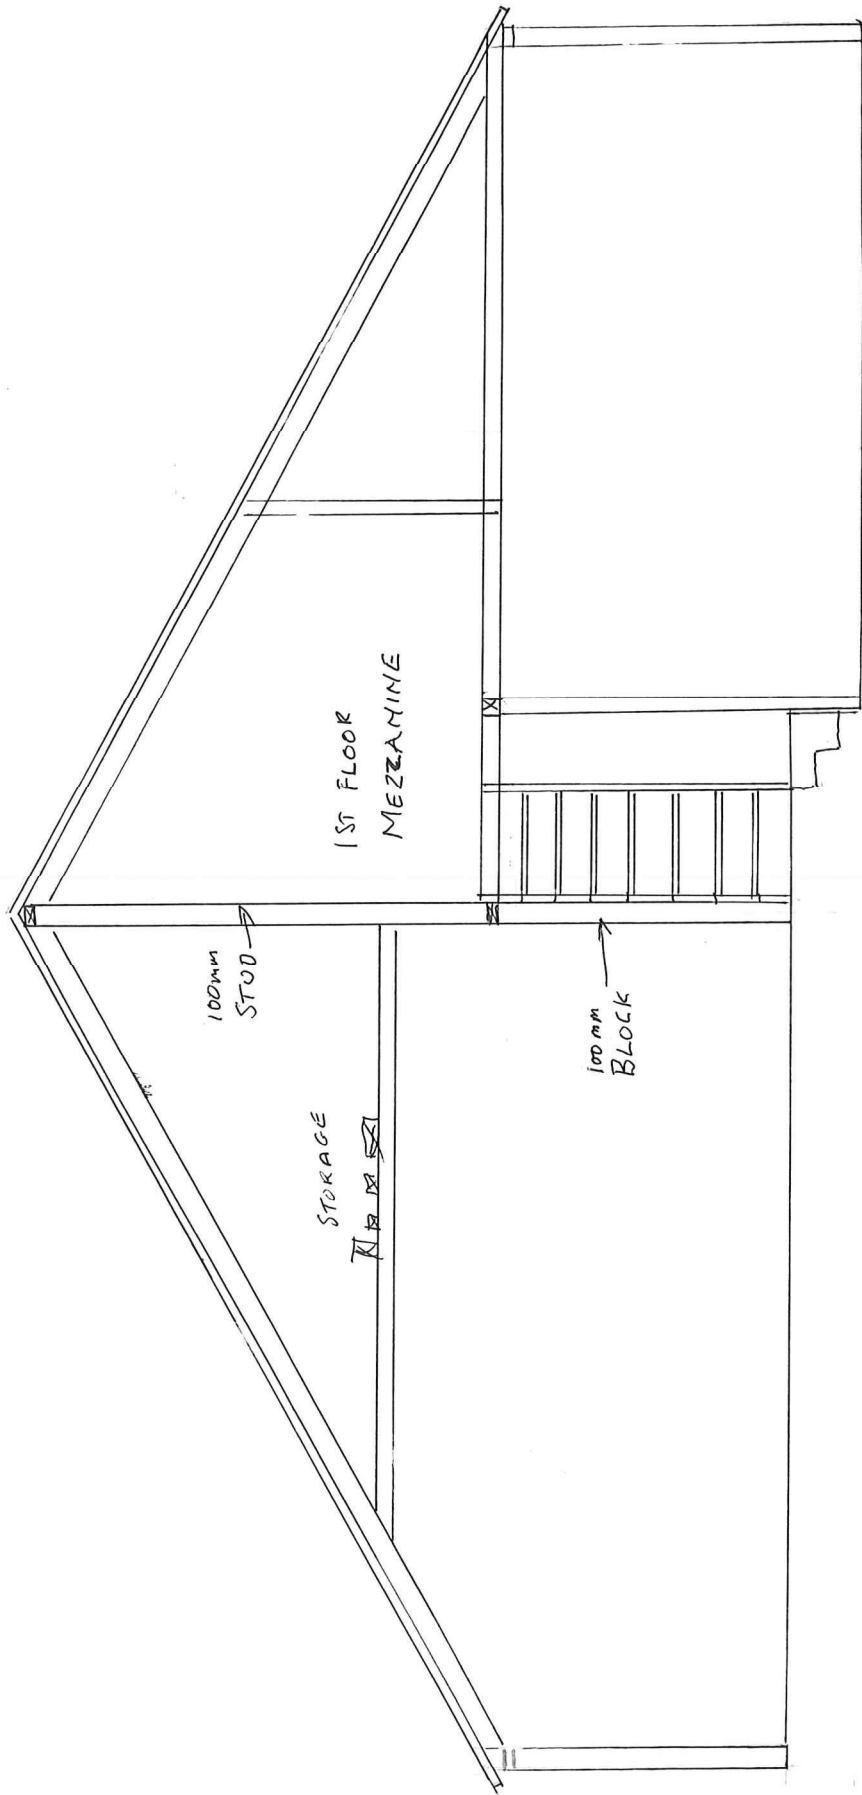

CASTLE FARM WORKSHOP EXISTING FLOOR PLAN

RECEIVED

By Olivia.Rickman at 9:53 am, Nov 19, 2021

PLAN  
GRD FLOOR

1ST FLOOR

DRN SA HARDING  
SCALE 1:100  
REF CFW \$

SECTION: EXISTING FLOOR PLAN

DRM SA HARDING  
SCALE 1:40  
REF C.F.W. 10