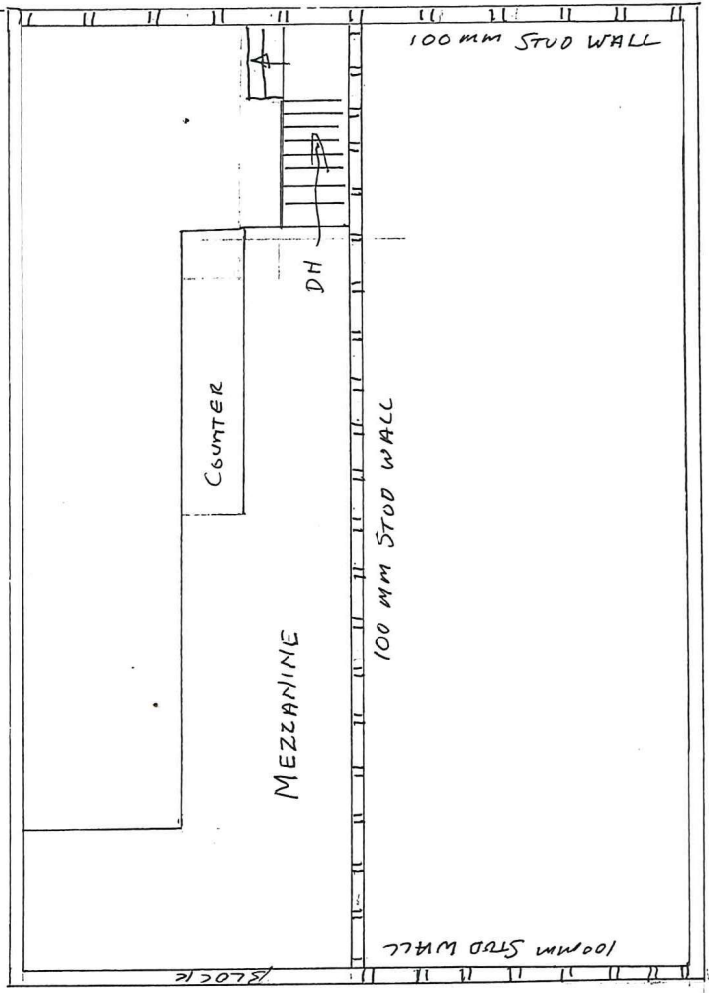

CASTLE FARM WORKSHOP EXISTING FLOOR PLAN

RECEIVED

By Olivia.Rickman at 9:53 am, Nov 19, 2021

PLAN  
GRD FLOOR

1ST FLOOR

DRN SA HARDING  
SCALE 1:100  
REF CFW \$

SECTION: EXISTING FLOOR PLAN

DRM SA HARDING  
SCALE 1:40  
REF C.F.W. 10