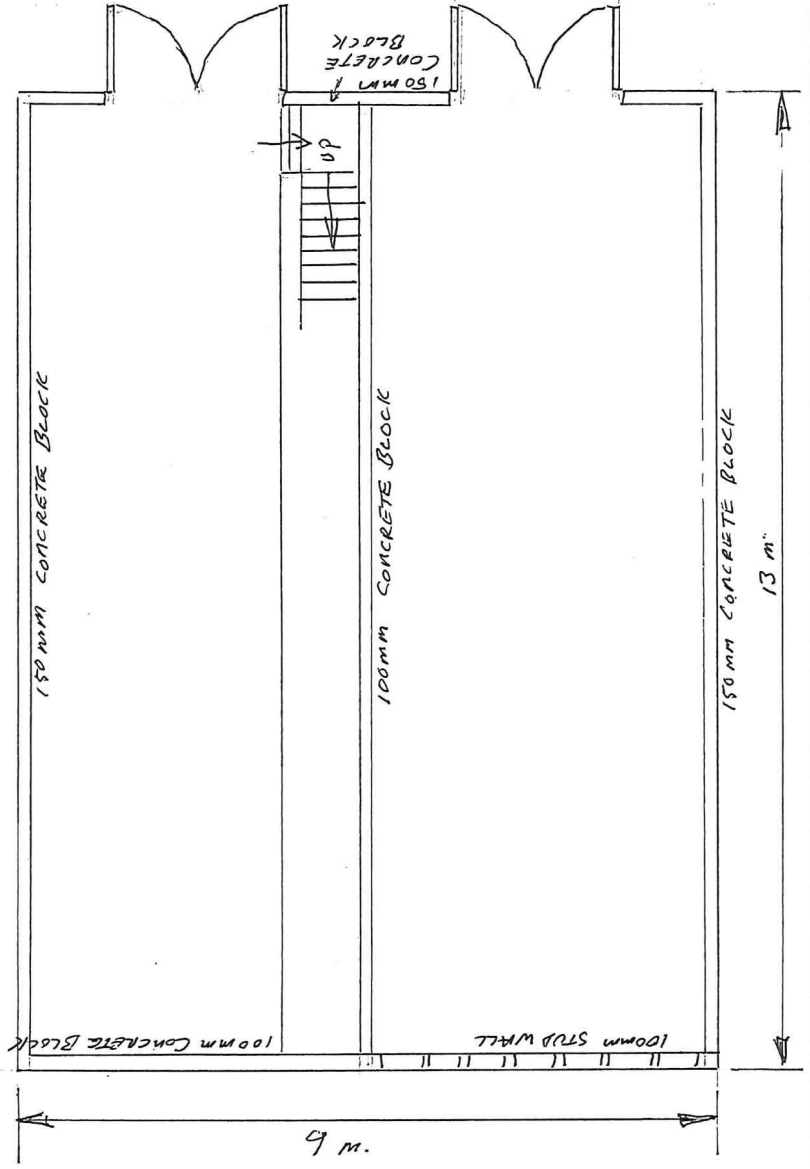

CASTLE FARM WORKSHOP EXISTING FLOOR PLAN

RECEIVED

By Olivia.Rickman at 9:53 am, Nov 19, 2021

PLAN  
GRD FLOOR

1ST FLOOR

DRN SA HARDING  
SCALE 1:100  
REF CFW \$

SECTION: EXISTING FLOOR PLAN

DRM SA HARDING  
SCALE 1:40  
REF C.F.W. 10