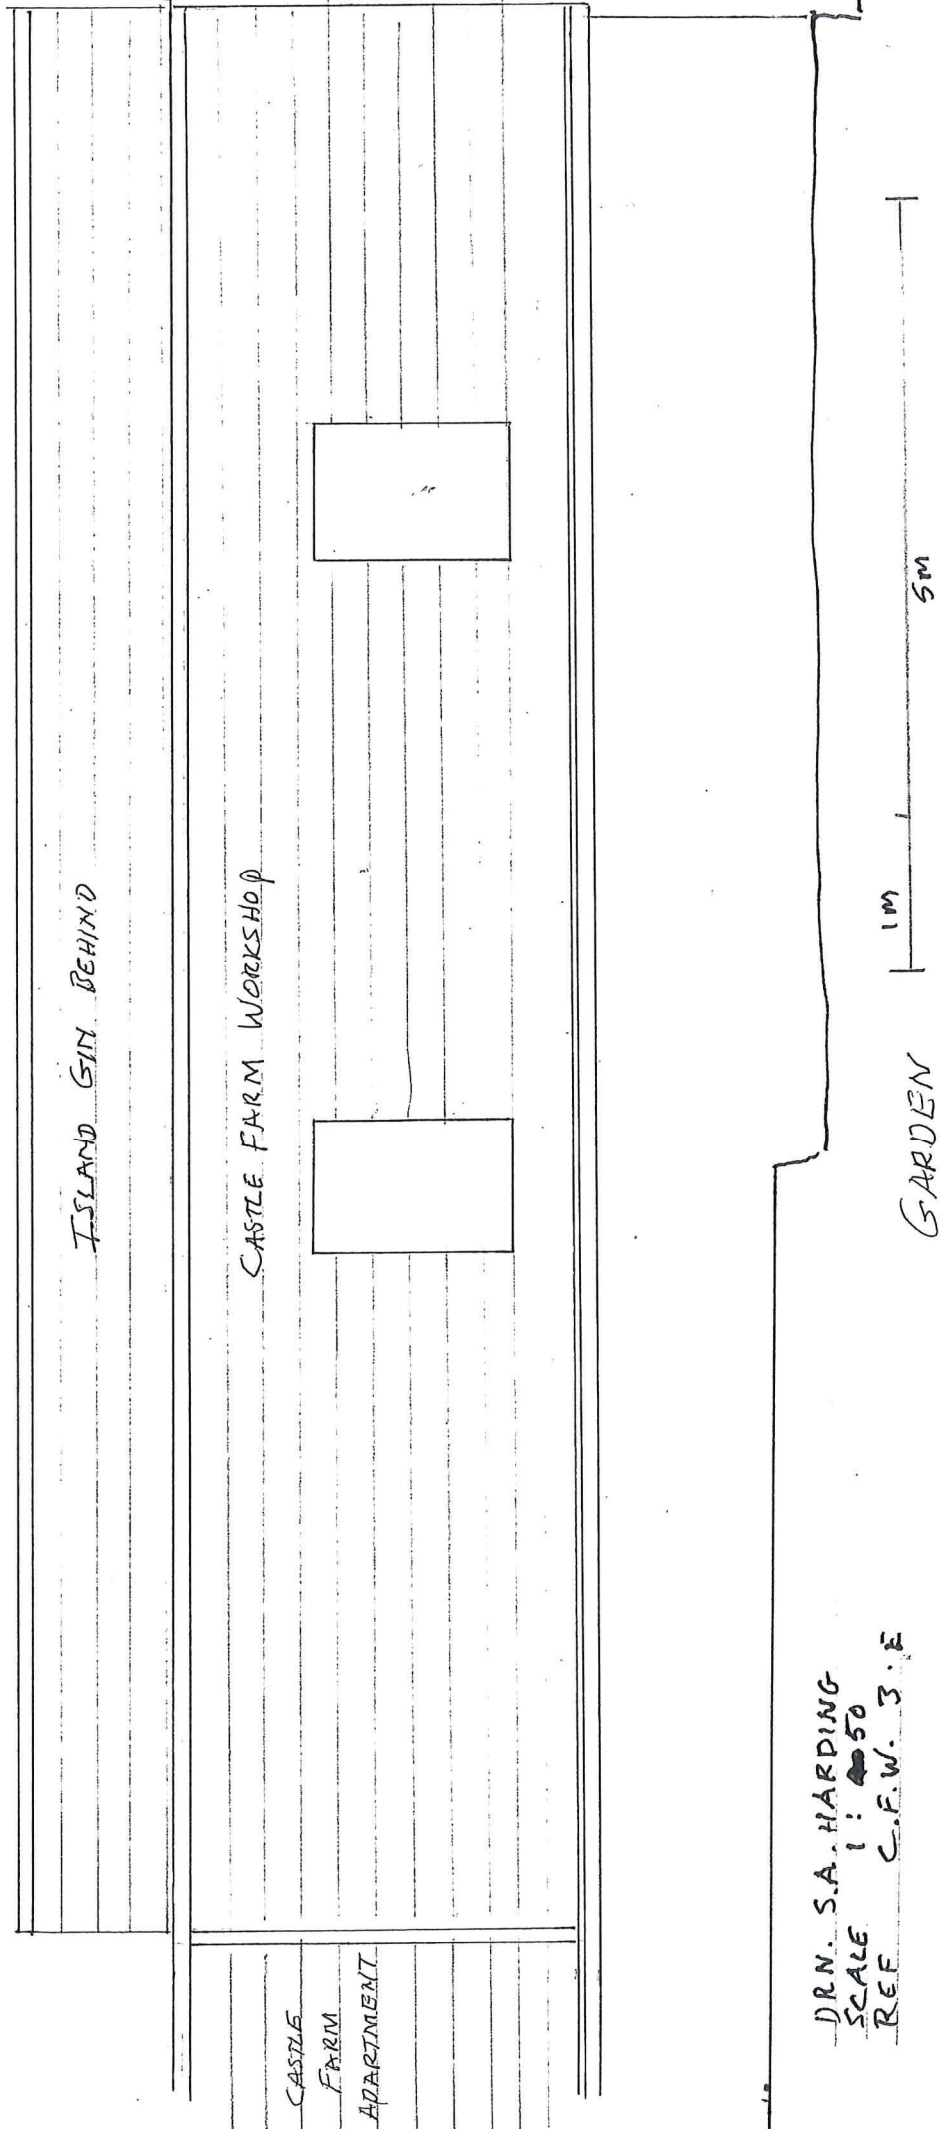

RECEIVED

By Olivia Rickman at 9:58 am, Nov 19, 2021

EXISTING WEST ELEVATION

ISLAND GIN BEHIND

CASTLE FARM WORKSHOP

CASTLE
FARM
APARTMENT

GARDEN

1M

5M

DRN. S.A. HARDING
SCALE 1: 50
REF C.F.W. 3.E