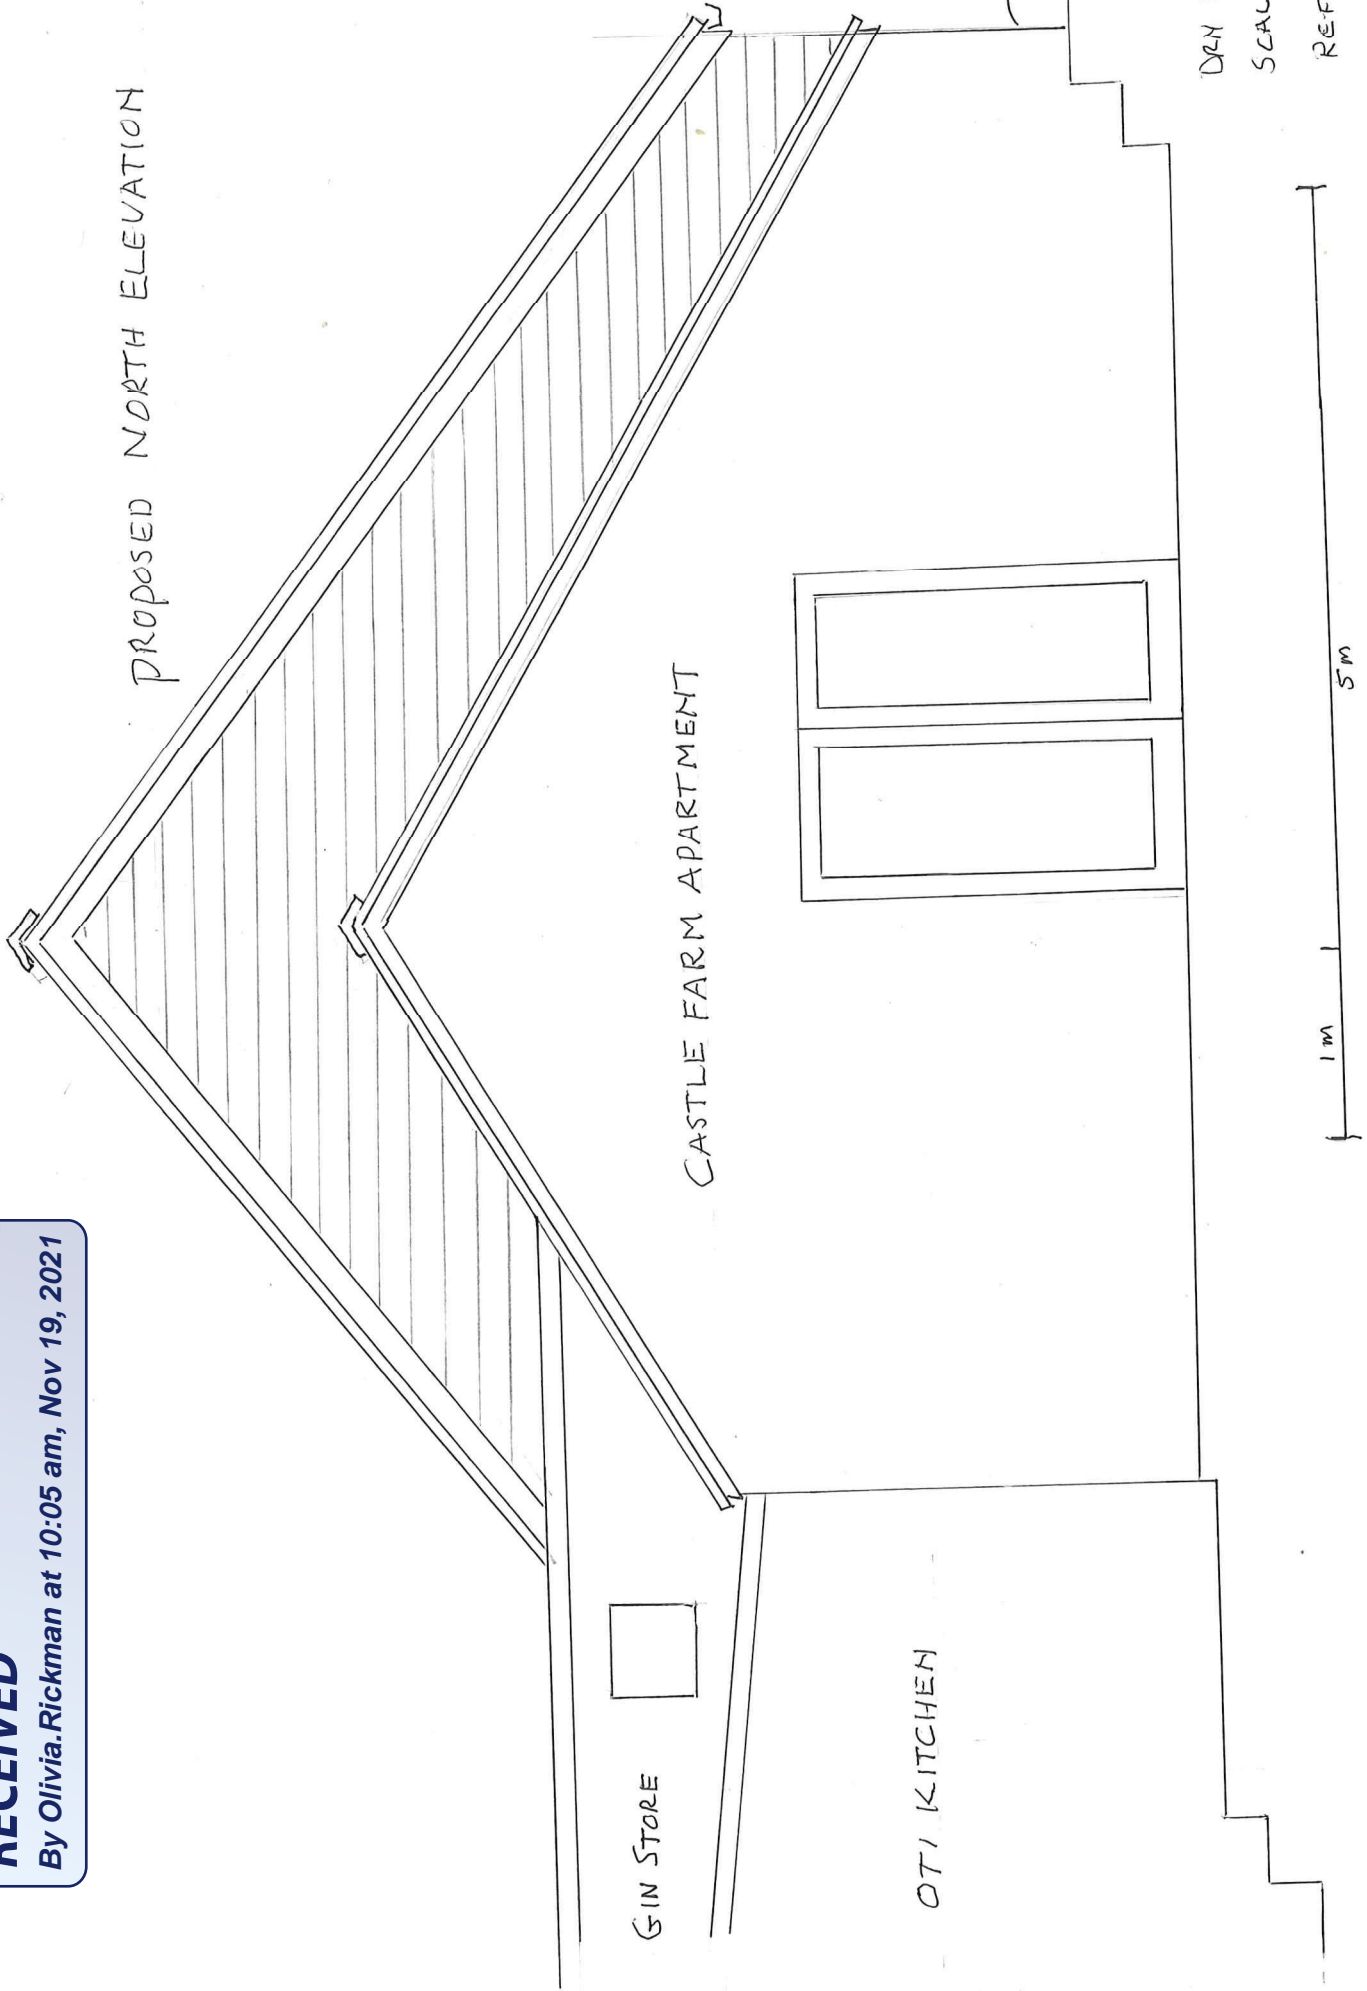

**RECEIVED**

By Olivia.Rickman at 10:05 am, Nov 19, 2021

PROPOSED NORTH ELEVATION

S S

CASTLE FARM APARTMENT

GIN STORE

OTI KITCHEN

DYN SHARDING

SCALE 1:40

REF C.F.W 2:P

1m

5m