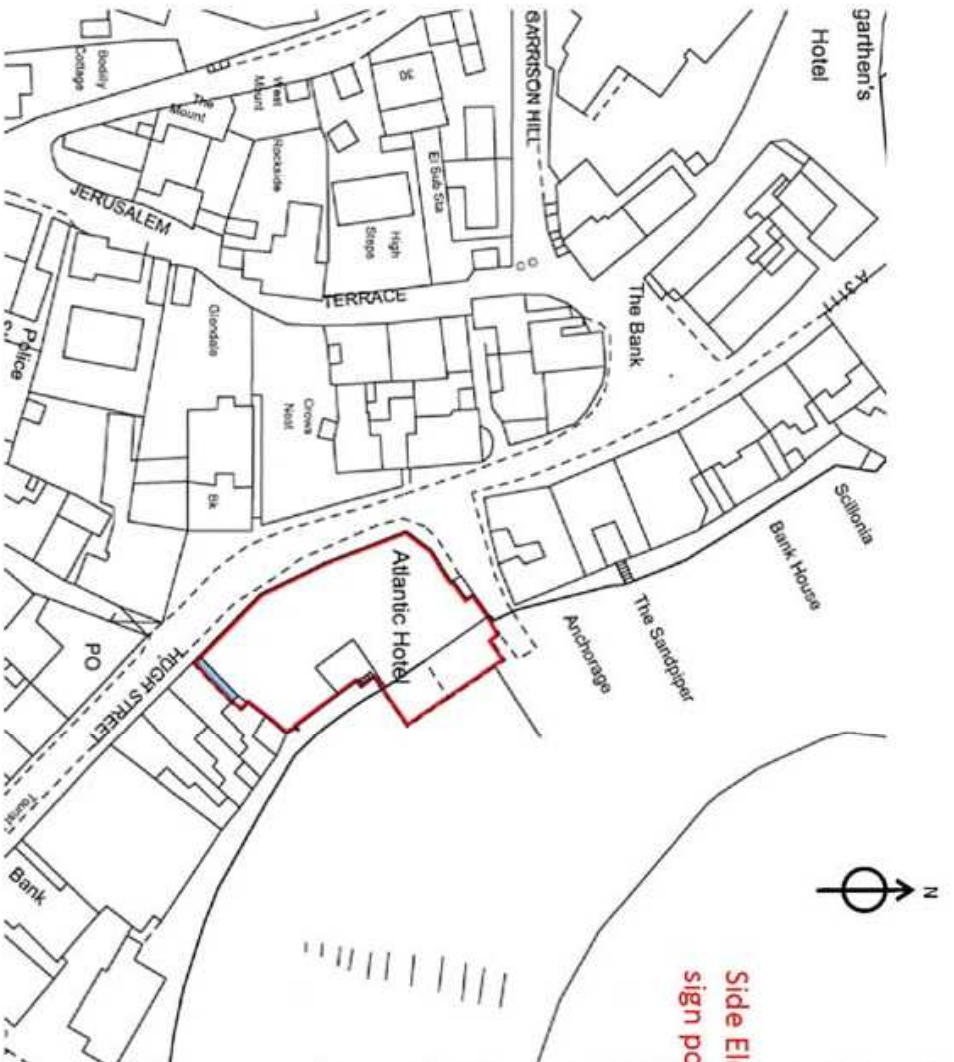

Street Plan
Scale 1:500

Atlantic Hotel, Hugh Street, Hugh Town, St. Marys.

Front Elevation
sign positions

Side Elevation
sign position

Block Plan
Scale 1:250

Atlantic Hotel, Hugh Street, Hugh Town, St. Marys.