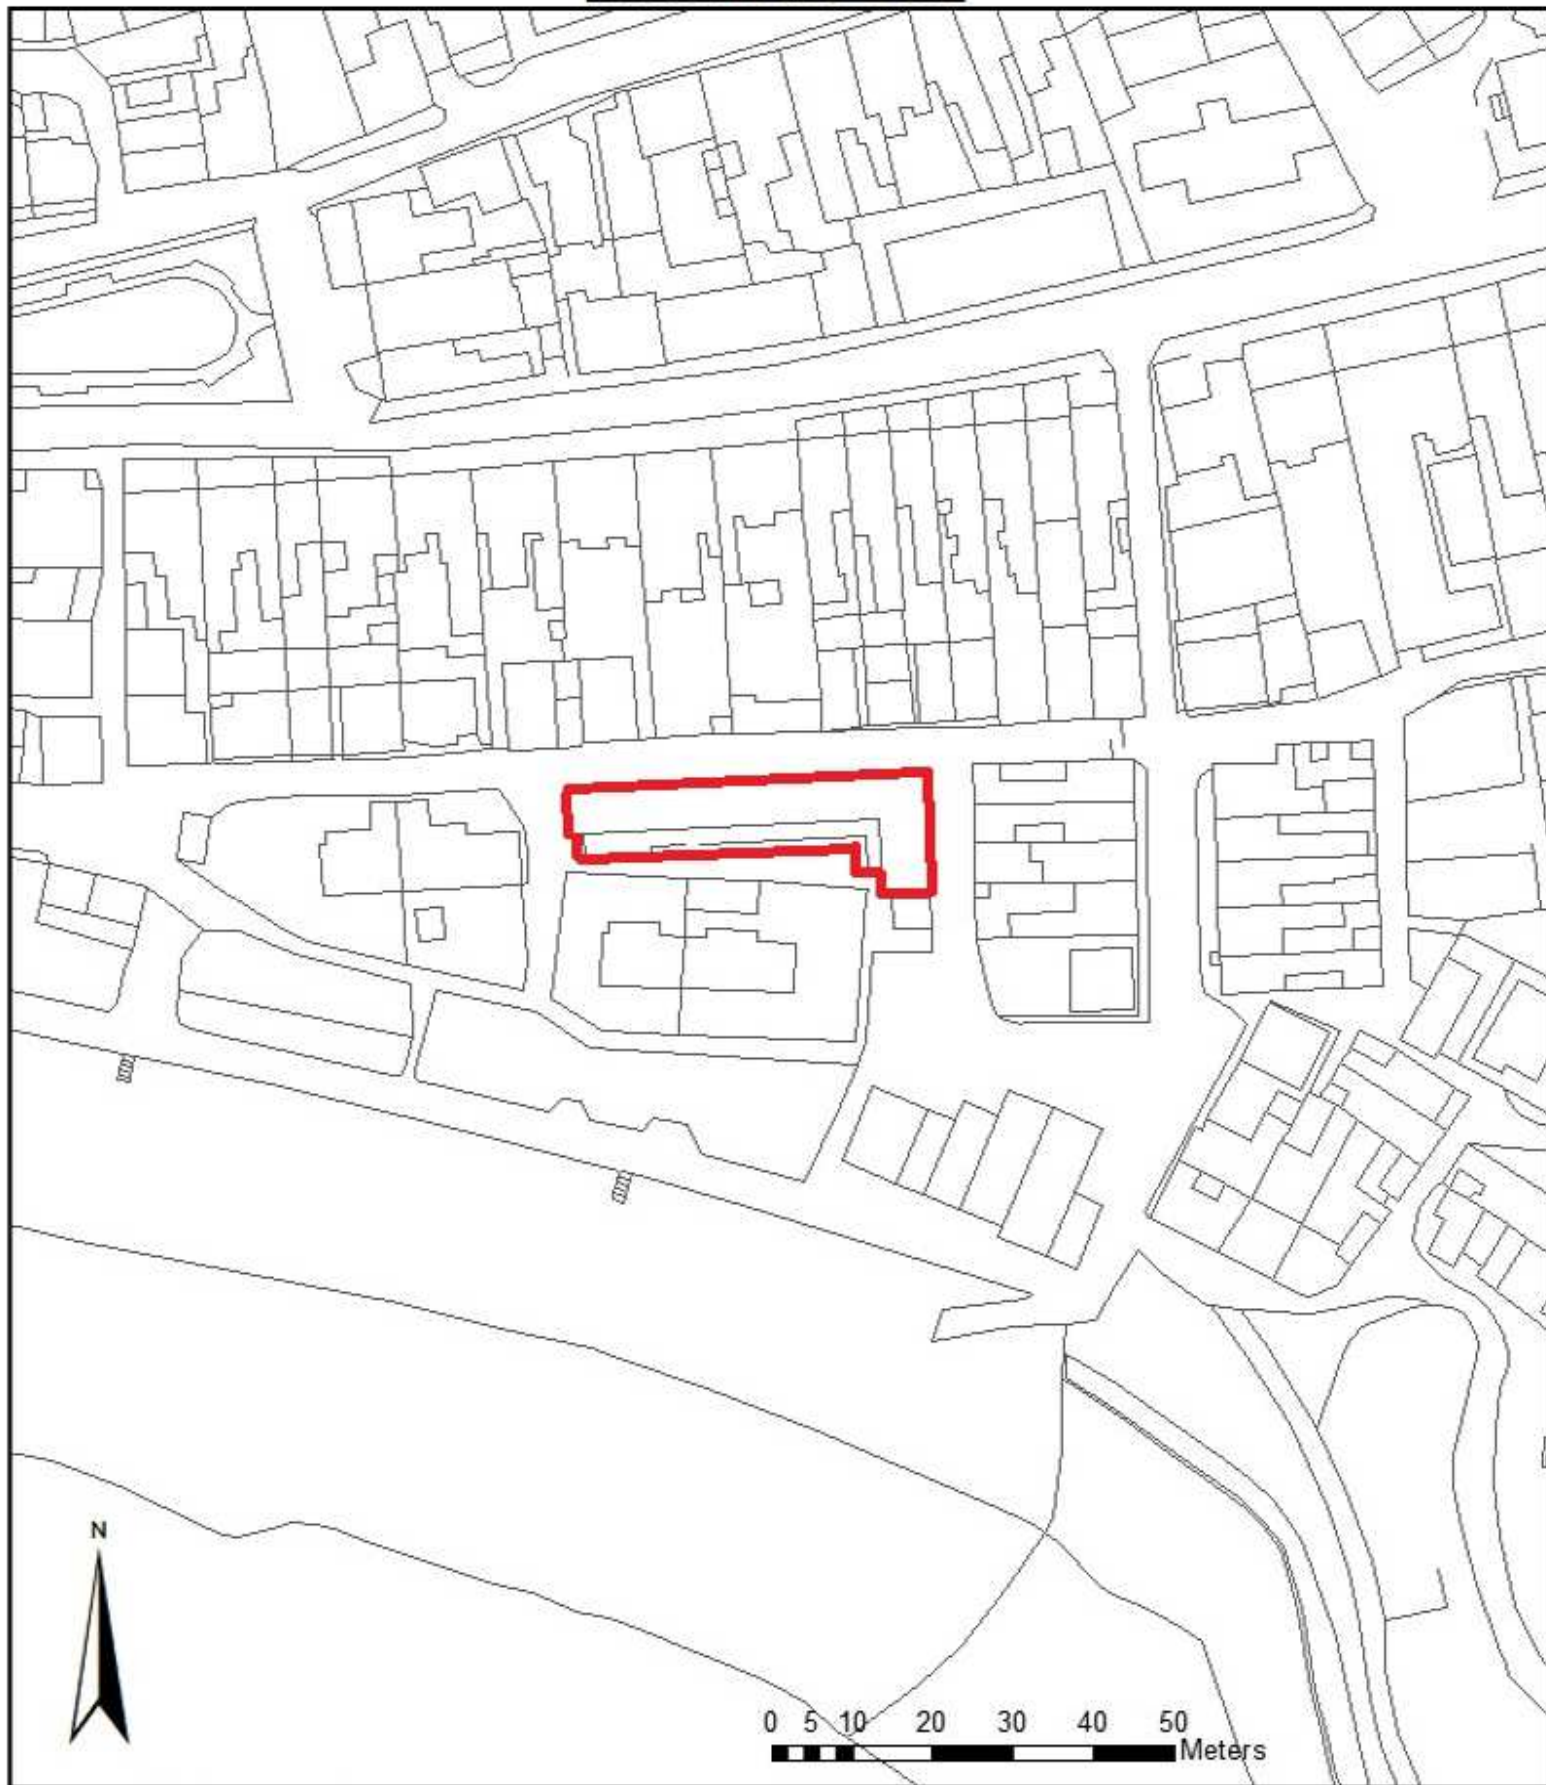

Porthcressa Flats, Porthcressa Road, St Mary's, Isles of Scilly

LOCATION PLAN

Planning and Development Department
Council of the Isles of Scilly
Garrison Lane
St Mary's
Isles of Scilly
TR21 0JD

This product includes mapping data licensed
from Ordnance Survey with the permission of
the Controller of Her Majesty's Stationery Office
Crown copyright 2014. All rights reserved
SLA Number 100024679