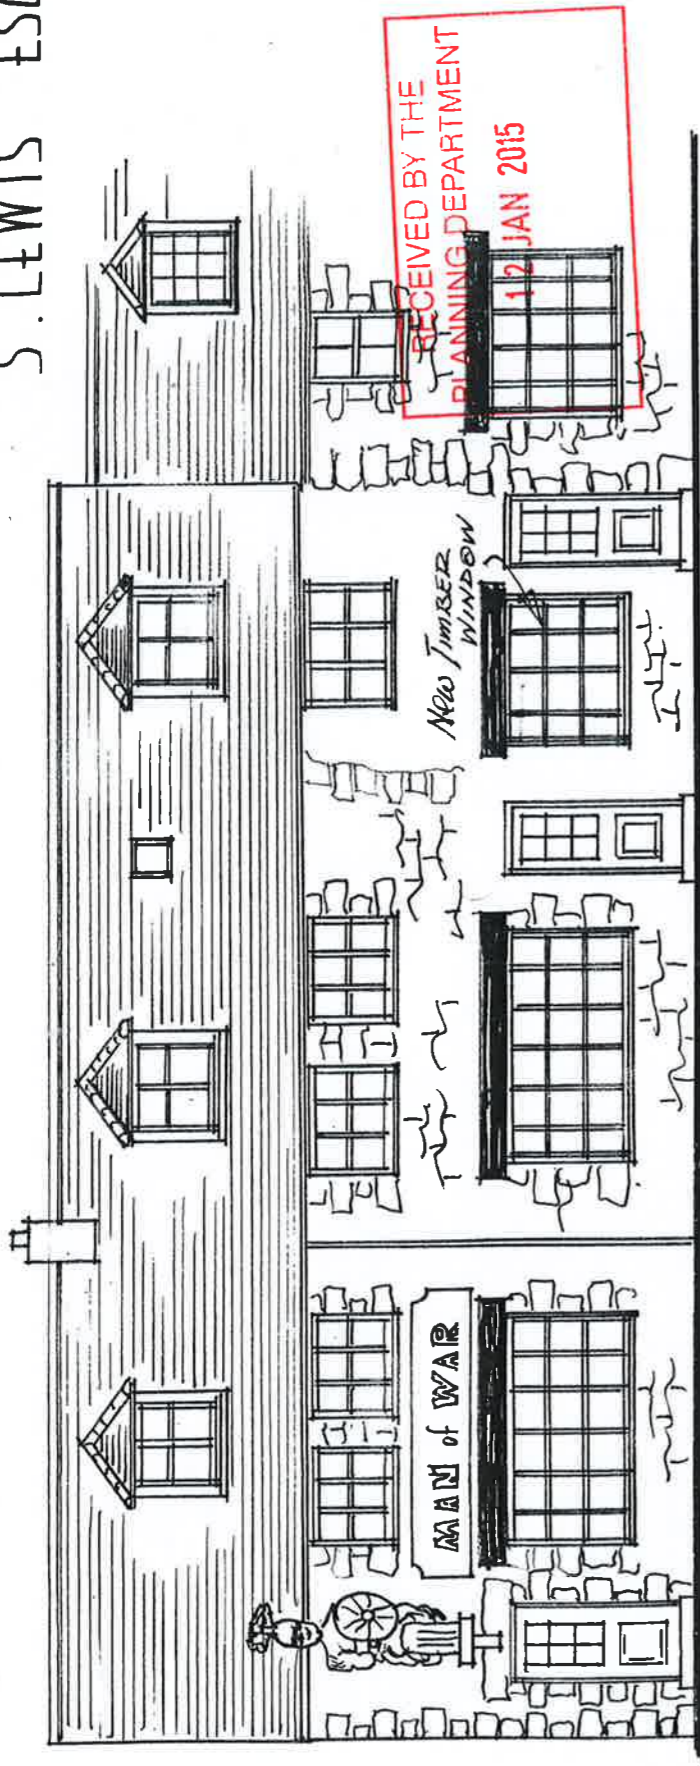

BUCCABU BIKE HIRE STRAND ST MARYS
PROPOSED CONVERSION TO LIVING ACCOMMODATION

S. LEWIS ESA.

FRONT ELEVATION

DATE OCT. 2014
SCALE - 1:50 & 1:100

PROPOSED GROUND FLOOR LAYOUT

SL-B-2A