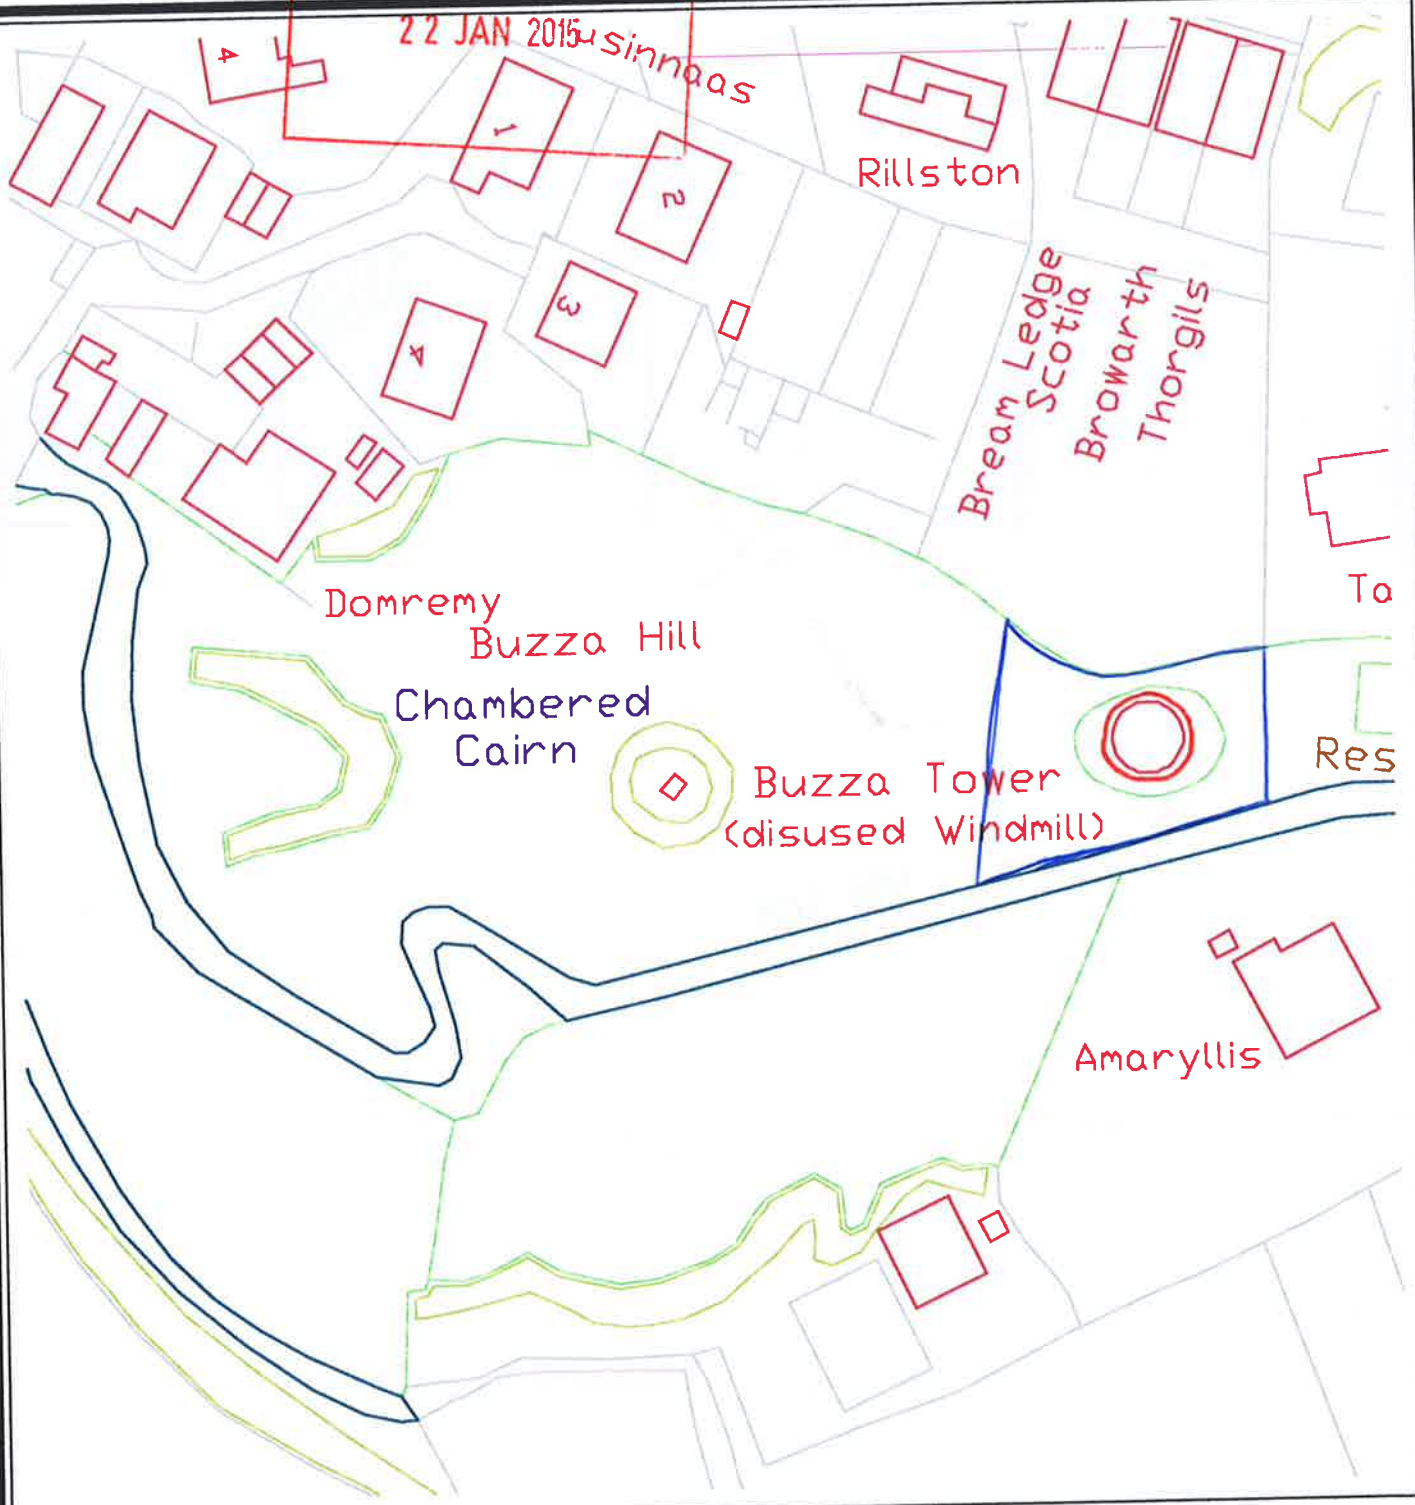

RECEIVED BY THE
PLANNING DEPARTMENT

22 JAN 2015 sinnaas

*Buzza Tower
Buzza Hill
St. Mary's,
Isles of Scilly.*

Date - January 2015
Amended -
Scale - 1 : 1250

PAUL OSBORNE
CARN THOMAS
ST. MARY'S, ISLES of SCILLY.
TR21 OPT Tel (01720) 423066
Email: paul@sailsilly.com

Location Plan