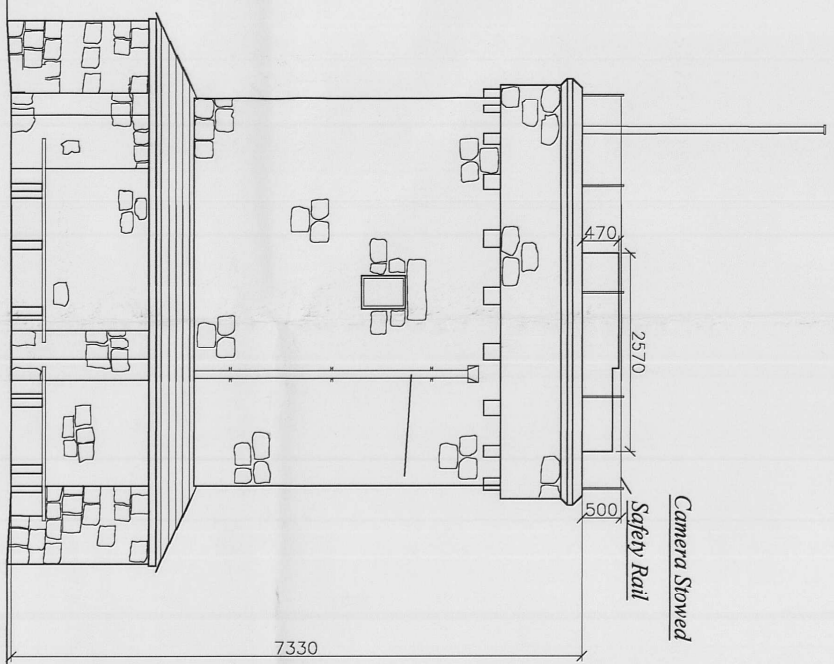

Proposed Section

Proposed East Elevation

Amended  
13 FEB 2015  
Plans

RECEIVED BY THE  
PLANNING DEPARTMENT  
13 FEB 2015

**Buzza Tower**  
**Buzza**  
**St. Mary's**  
**Isles of Scilly**  
**Proposed Amendments**  
**to Tower Slowed**

**Proposed Elevation and**  
**Section With Camera**  
**Lowered.**  
**Mr Andrew Combes**

Date - February 2012  
Amended - November 2014  
Scale - 1:50

PAUL OSBORNE  
CARIN THOMAS  
ST. MARY'S ISLES OF SCILLY  
TR21 OPT. tel (01720) 433066  
Email - paul@scilly.gov.uk