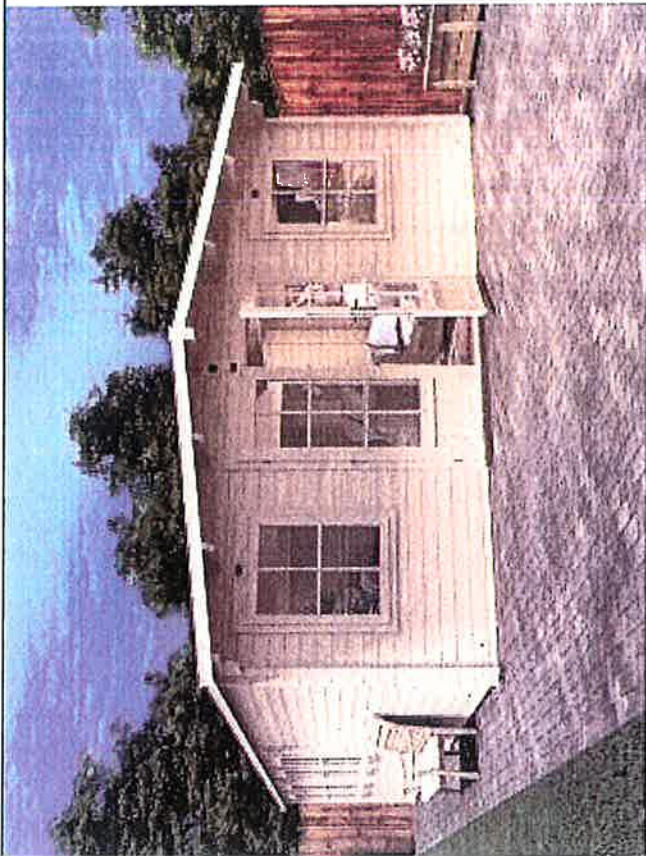

January Sale Extended – Must End in 01 days 07 hours 10 minutes 01 seconds

PremiumPlus Severn Grande XL W5.0m x D10.0m

At Dunster House we believe you should get the best out of your garden and utilise it in the best way possible. That is why we present to you the massive PremiumPlus Severn Grande XL log cabin. Imagine having that extra space you always needed but can't get in your house. This premium quality log cabin is beautifully designed using quality materials. Every single aspect is taken care of. The only thing you need to do is decide where you want it and we will take care of the rest.