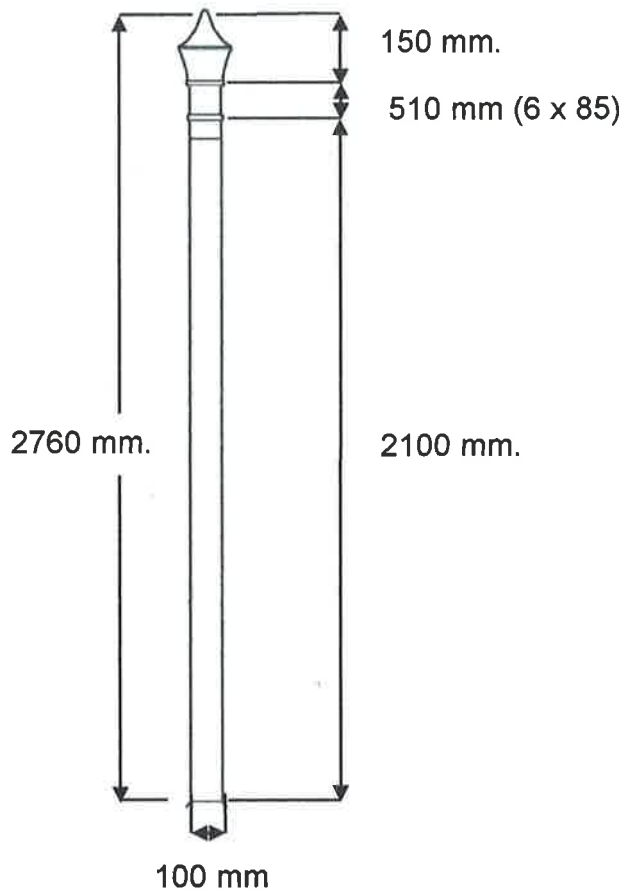

Dimensions of freestanding post and single finger (not to scale)

P-15-044

Details of text on finger:

Arial font to be used with letters 40 mm high

- Finger 1 Glandore Gallery 550 m
- Finger 2 Porthloo Studios 500 m
- Finger 3 Rosehill Studio 400 m
- Finger 4 Phoenix Craft Studios 150 m
- Finger 5 The Scilly Cart Co
- Finger 6 St Marys Bike Hire