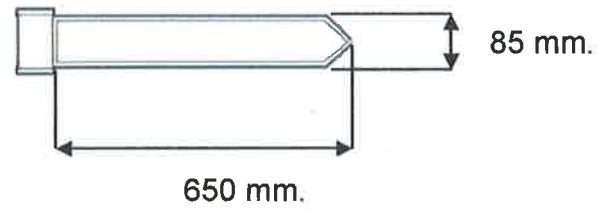

Dimensions of freestanding post and single finger (not to scale)

P-15-044

Details of text on finger:

Arial font to be used with letters 40 mm high

- Finger 1 Glandore Gallery 550 m
- Finger 2 Porthloo Studios 500 m
- Finger 3 Rosehill Studio 400 m
- Finger 4 Phoenix Craft Studios 150 m
- Finger 5 The Scilly Cart Co
- Finger 6 St Marys Bike Hire