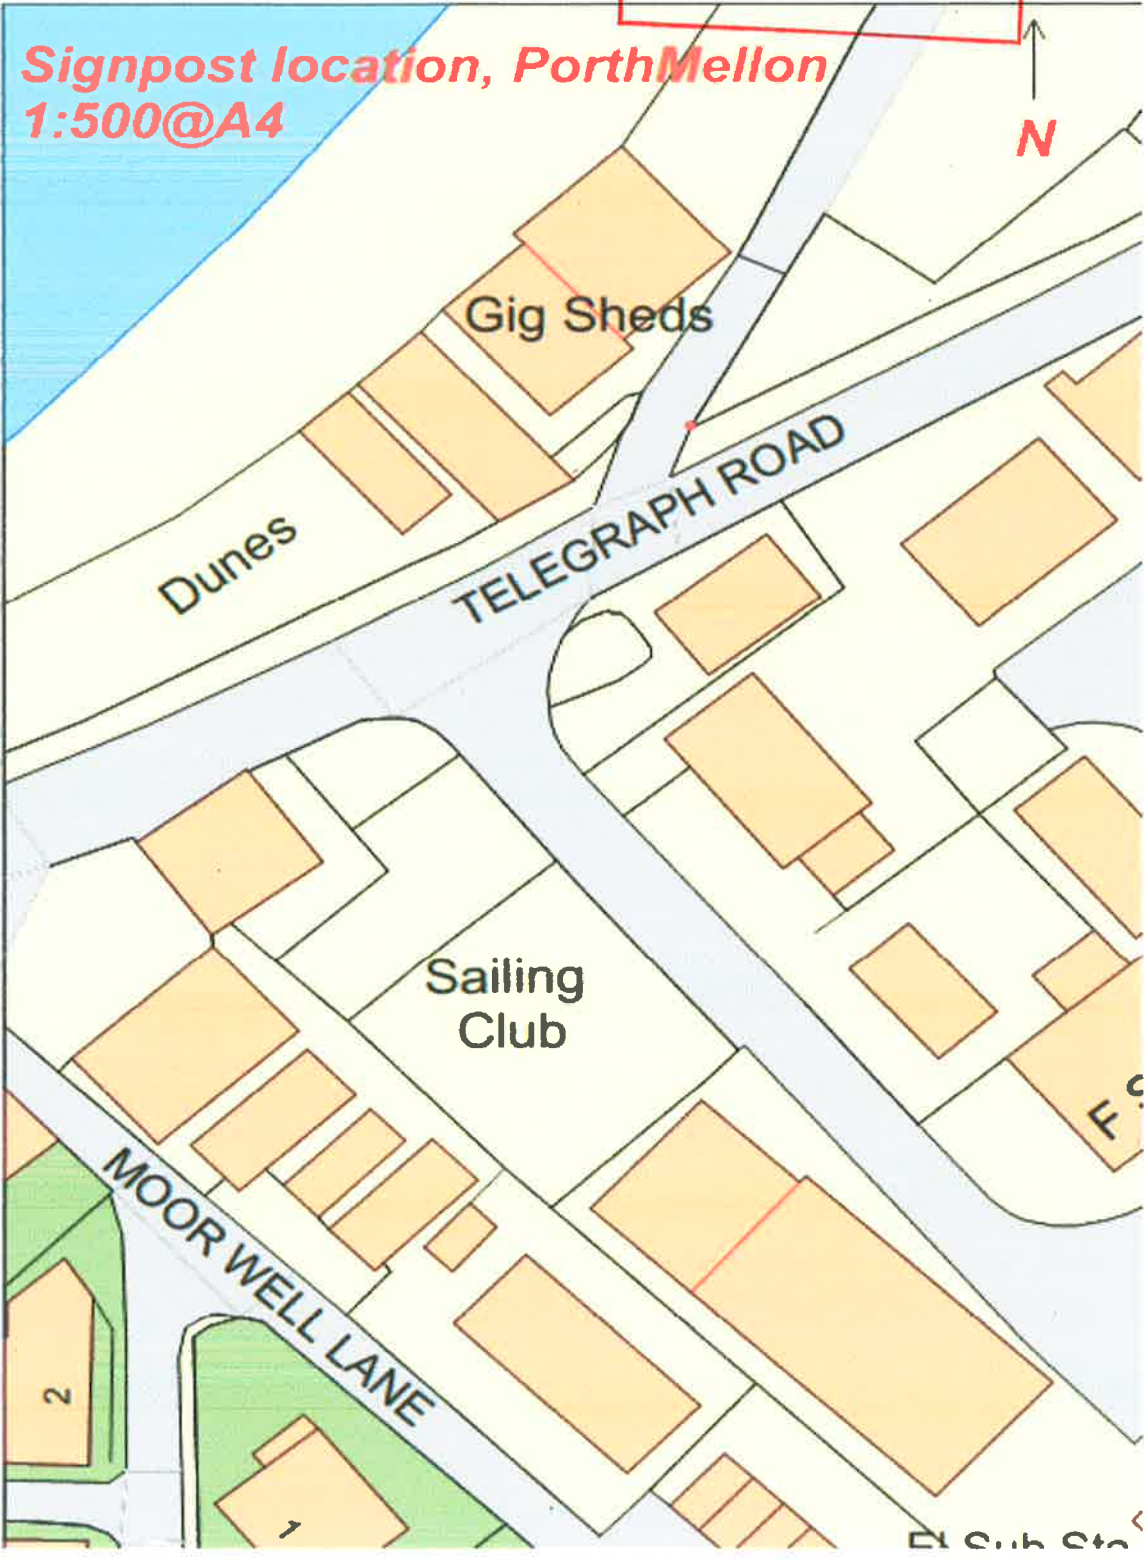

Map of location with sign marked by ● at corner of Telegraph Road and unnamed track leading to gig sheds

Scale 1:500 @ A4

RECEIVED BY THE
PLANNING DEPARTMENT
10 JUN 2015

P-15-044

© Crown copyright and database rights 2012. Ordnance Survey Licence No 100023148