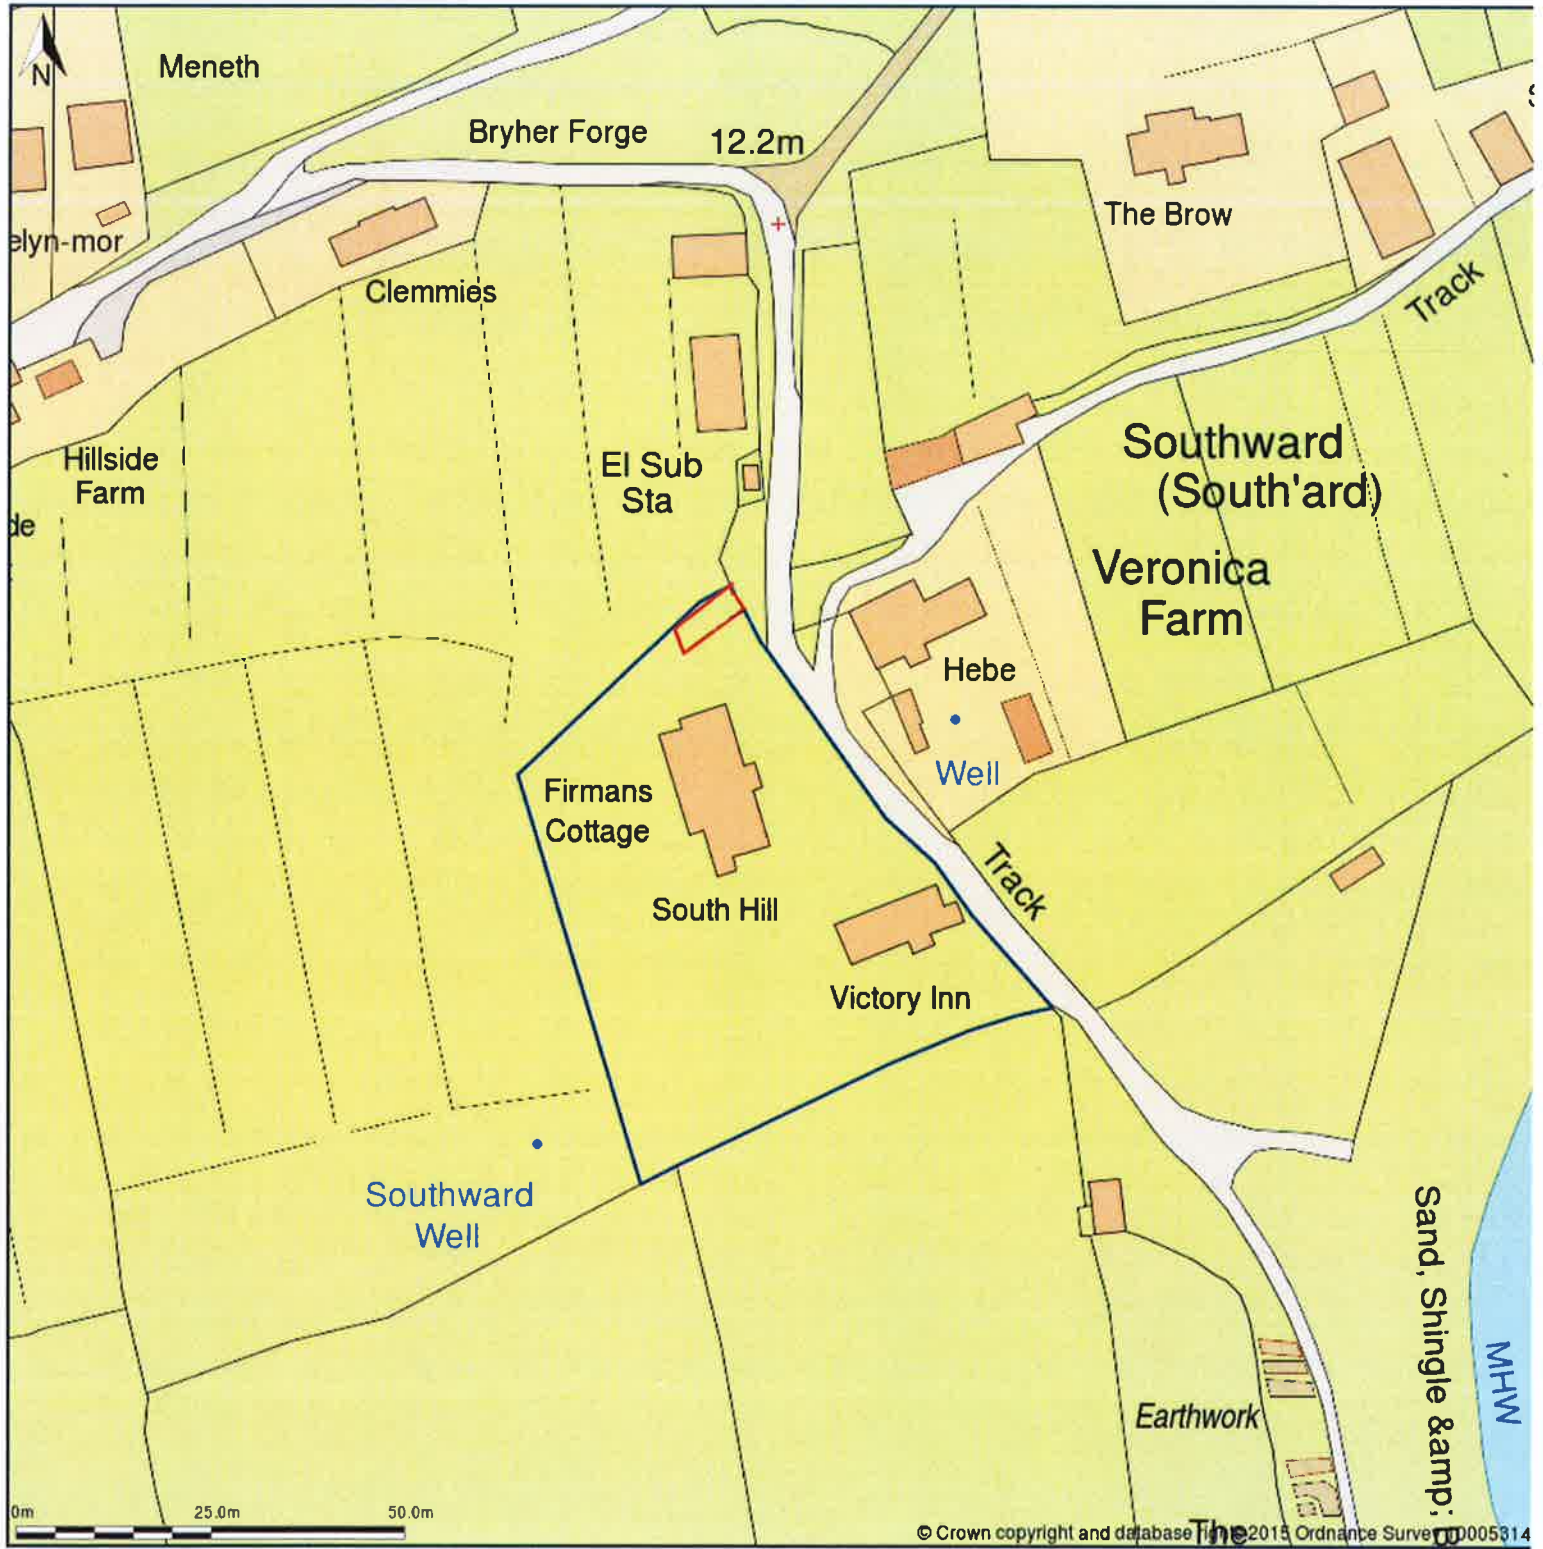

South Hill, Green Bay Road, Bryher, TR23 0PR

This area bounded by: 87718.640625,14592.6875 87918.640625,14792.6875 (at a scale of 1:1250) The representation of a road, track or path is no evidence of a right of way and the representation of features as lines is no evidence of a property boundary.

Produced on 28th Aug 2015 from the Ordnance Survey National Geographic Database and incorporating surveyed revision available at this date. Reproduction in whole or part is prohibited without the prior written permission of Ordnance Survey. © Crown copyright 2015. Supplied by buyaplan.co.uk a licensed Ordnance Survey partner (100053143). Unique plan reference: #00073000-CB79