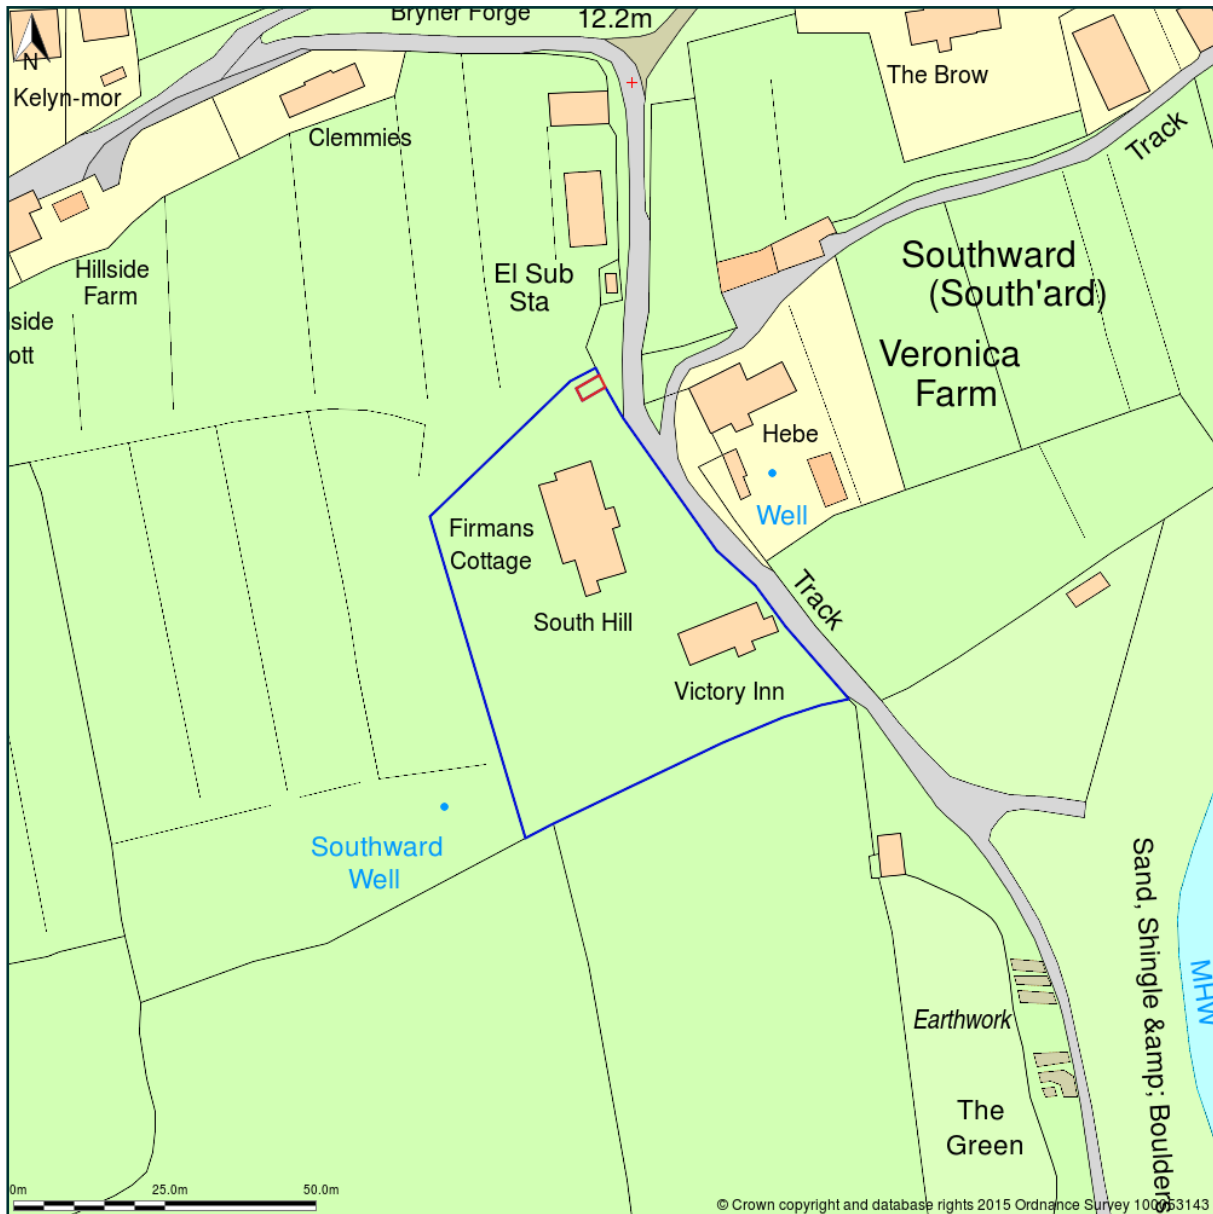

South Hill, Green Bay Road, Bryher, TR23 0PR

Site Plan shows area bounded by: 87714.34375,14577.0625 87914.34375,14777.0625 (at a scale of 1:1250) The representation of a road, track or path is no evidence of a right of way. The representation of features as lines is no evidence of a property boundary.

Produced on 25th Jun 2015 from the Ordnance Survey National Geographic Database and incorporating surveyed revision available at this date. Reproduction in whole or part is prohibited without the prior permission of Ordnance Survey. © Crown copyright 2015. Supplied by buyaplan.co.uk a licensed Ordnance Survey partner (100053143). Unique plan reference: #00068975-30BDC6