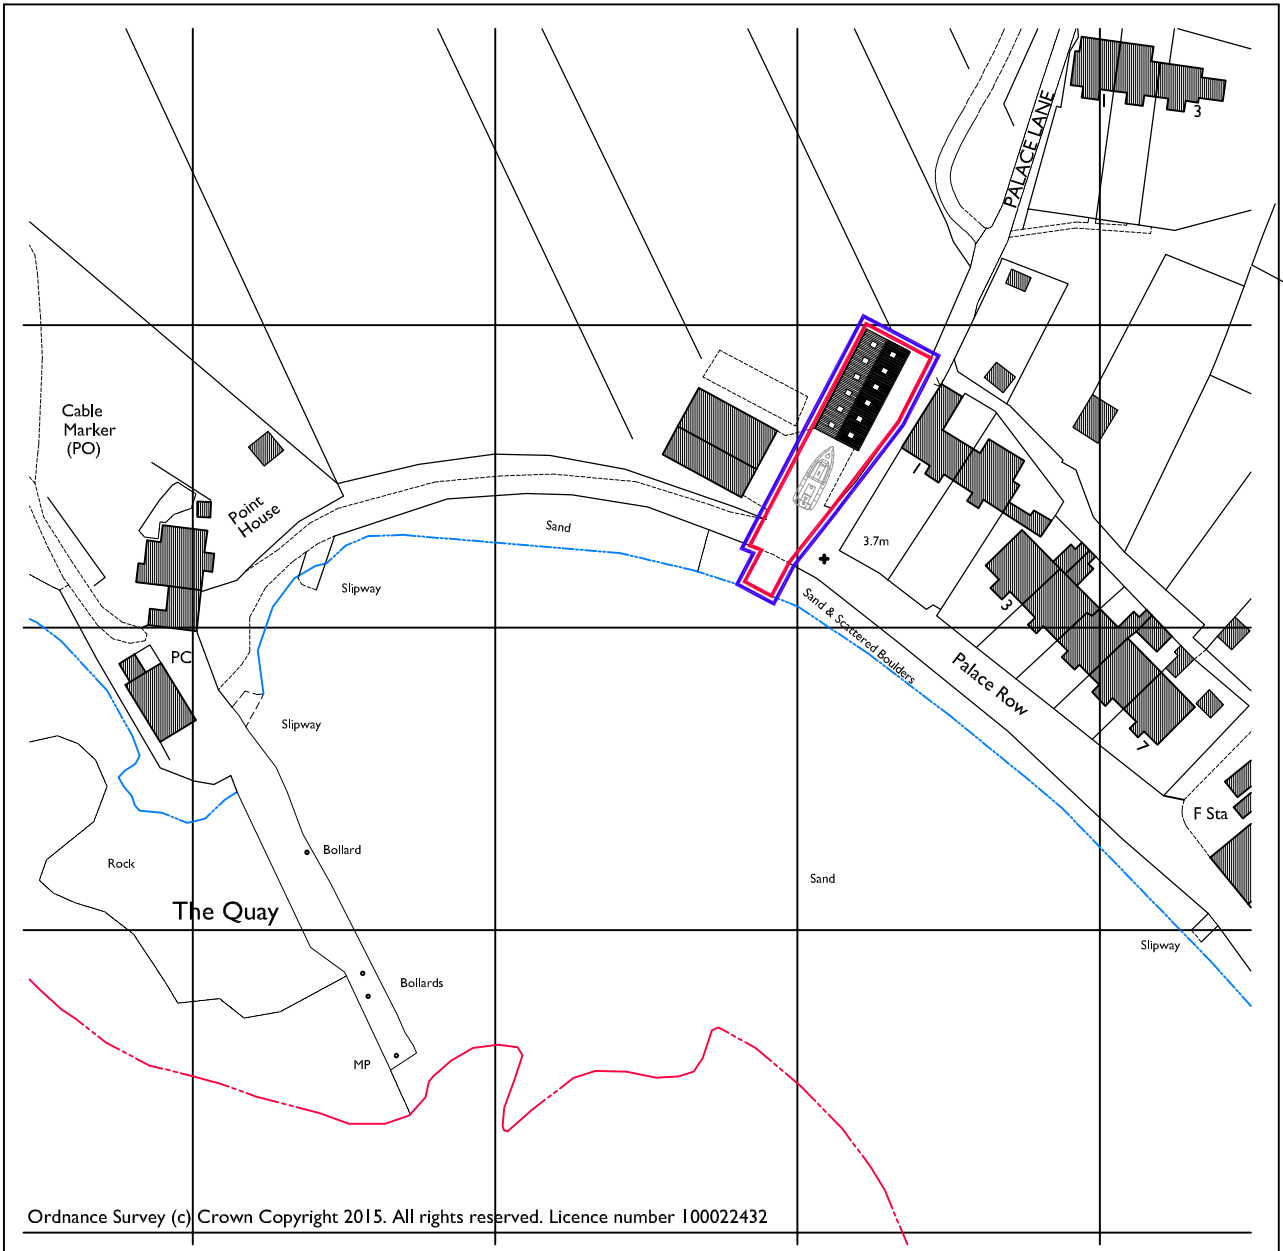

0 10M 20M 50M

Ordnance Survey (c) Crown Copyright 2015. All rights reserved. Licence number 100022432

Rev. A - 28.07.15

Do not scale from this drawing use figured dimensions only

PROJECT **Boat Shed, New Grimsby**

DRAWING **Location Plan**

DRAWING No. **3815-Loc-01**

SCALE: **1 : 1250 @ A4** DATE: **Jul. 2015**

**llewellyn
harker**
ARCHITECTS