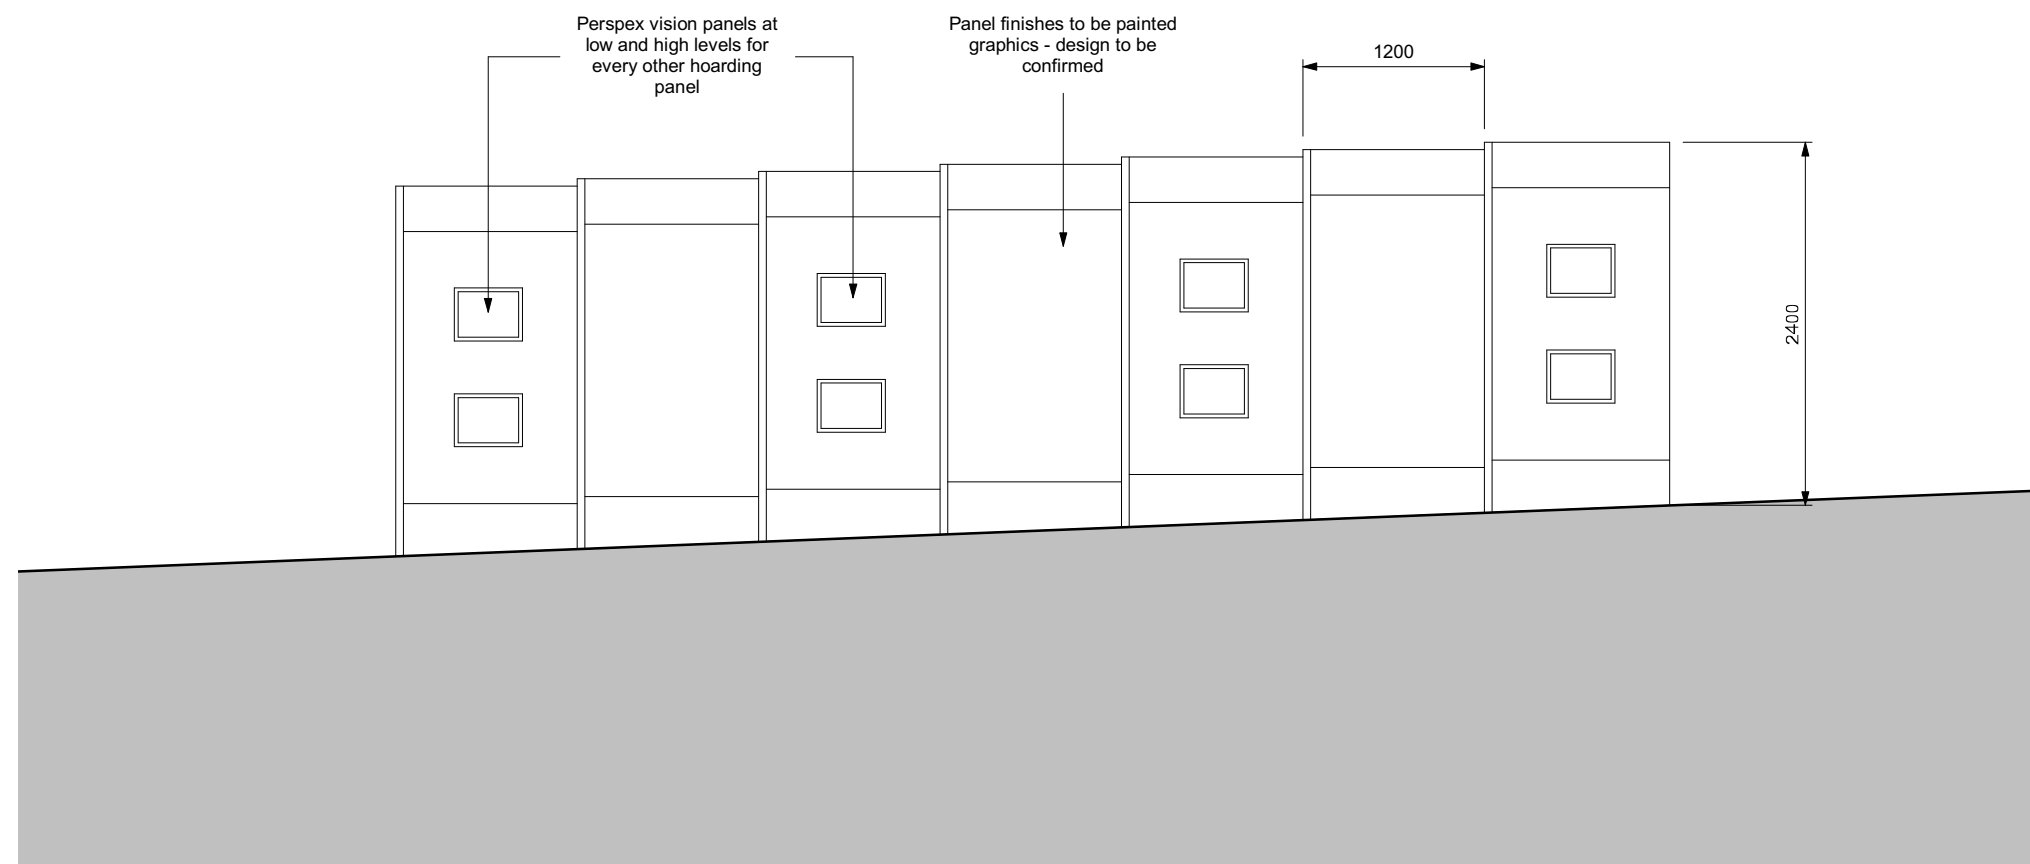

Revision Notes

date	rev	name	chk	note
------	-----	------	-----	------

Isles of Scilly School Site Hoarding Elevation

Drawing Title Site Hoarding Elevation	Project Isles of Scilly School
Scale at A3 1 : 50	Date Jul '15
Drawn JS	Chk SLE
Drawing No 25505_AP1001	Rev
Norbury Court The Millfields Plymouth PL1 3LL	T 01752 202 088 F 01752 202 089 www.stridetreglown.co.uk