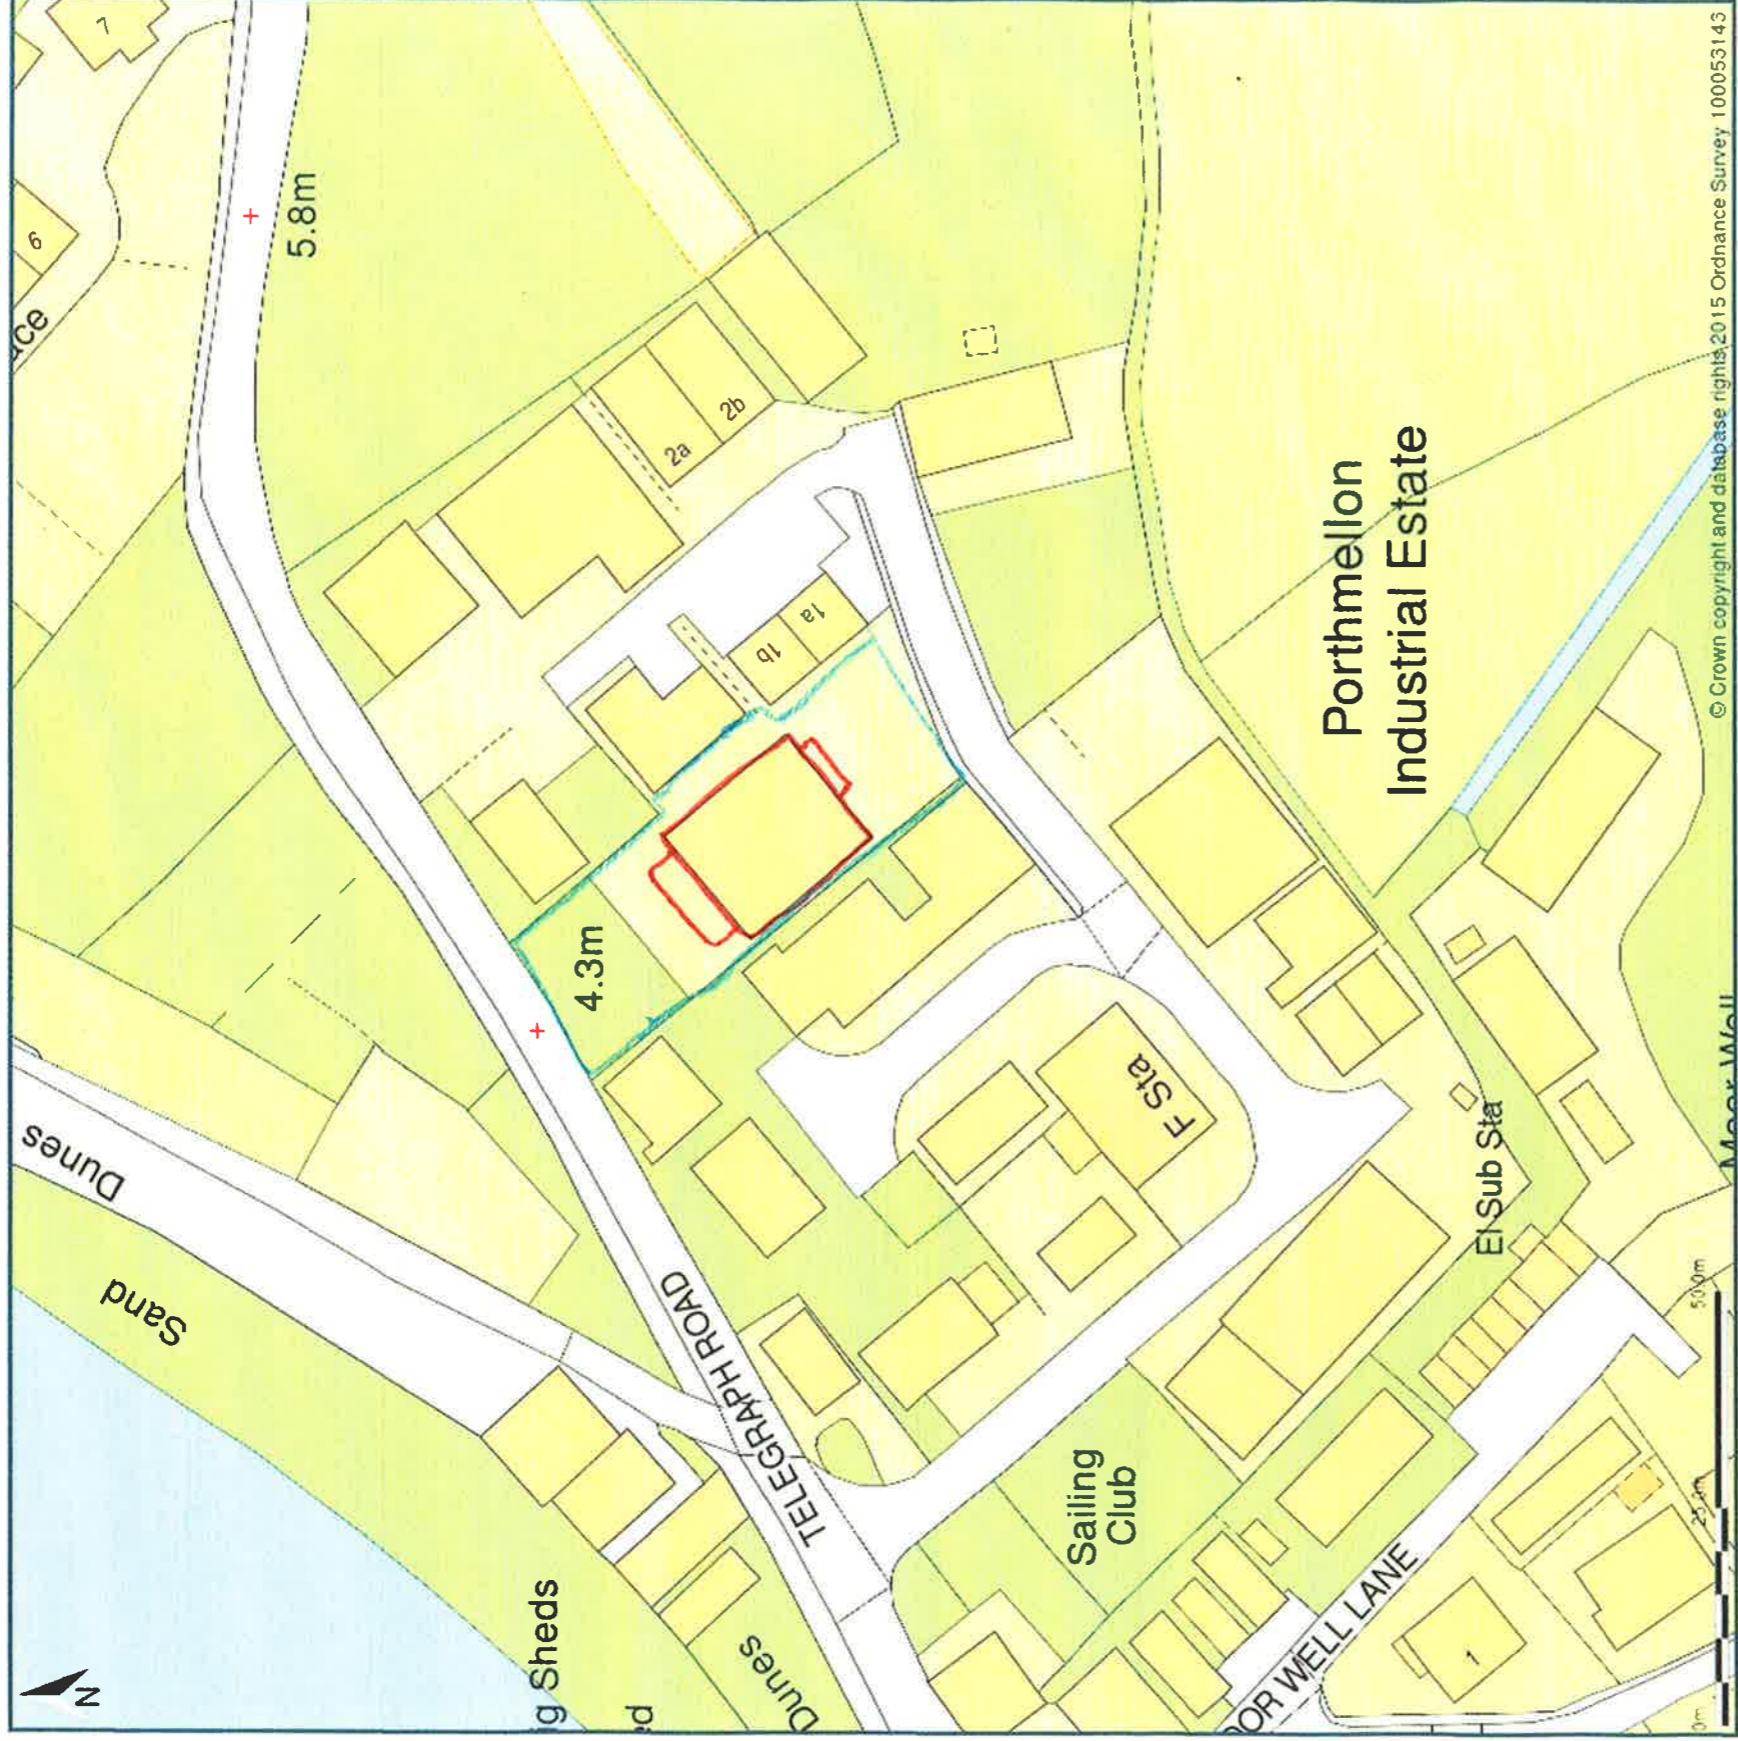

Buy A Plan

UK's Fastest and Easiest Planning Site

RECEIVED BY THE
PLANNING DEPARTMENT
05 AUG 2015

P-15-033

Scillonias Building Supplies, 21 Porthmellon Industrial Estate, Isles Of Scilly, TR21 0JY

Site Plan shows area bounded by: 90795.21875,10596.765625 90995.21875,10796.765625 (at a scale of 1:1250). The representation of a road, track or path is no evidence of a right of way. The representation of features as lines is no evidence of a property boundary.

Produced on 1st Aug 2015 from the Ordnance Survey National Geographic Database and incorporating surveyed revision available at this date. Reproduction in whole or part is prohibited without the prior permission of Ordnance Survey. © Crown copyright 2015. Supplied by buyaplan.co.uk a licensed Ordnance Survey partner (100053143). Unique plan reference: #00072035-E2959A