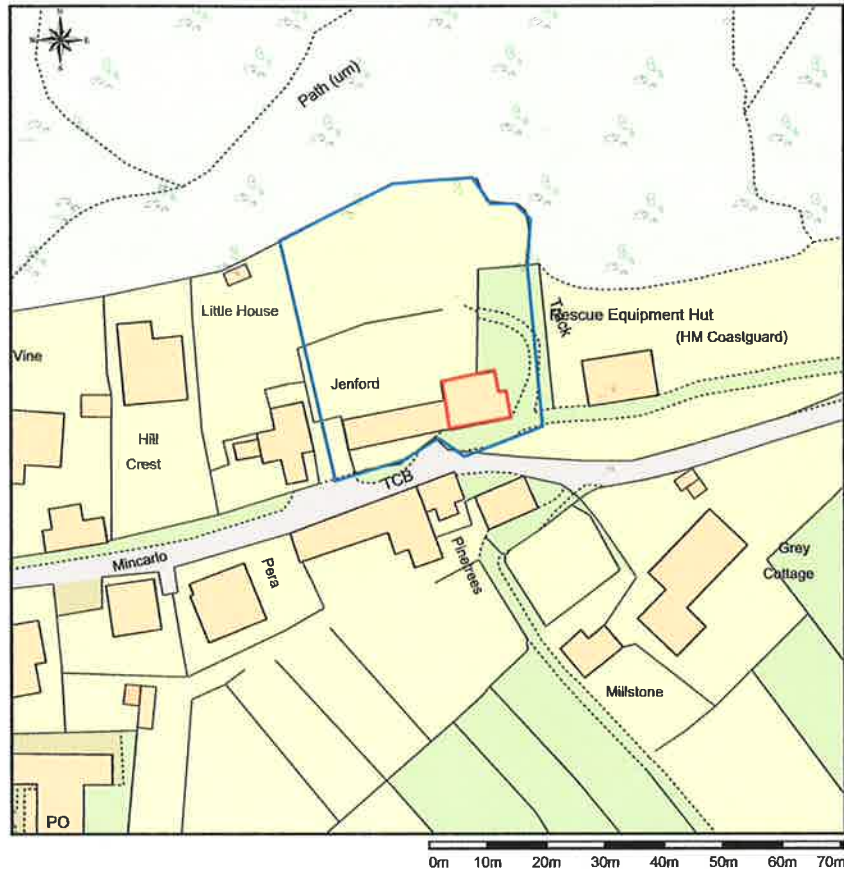

Location Plan of TR230PR

This Plan includes the following Licensed Data: OS MasterMap Colour PDF Location Plan by the Ordnance Survey National Geographic Database and incorporating surveyed revision available at the date of production. Reproduction in whole or in part is prohibited without the prior permission of Ordnance Survey. The representation of a road, track or path is no evidence of a right of way. The representation of features, as lines is no evidence of a property boundary. © Crown copyright and database rights, 2015. Ordnance Survey 0100031673

Scale: 1:1250, paper size: A4

P-15-102

RECEIVED BY THE
PLANNING DEPARTMENT
02 DEC 2015