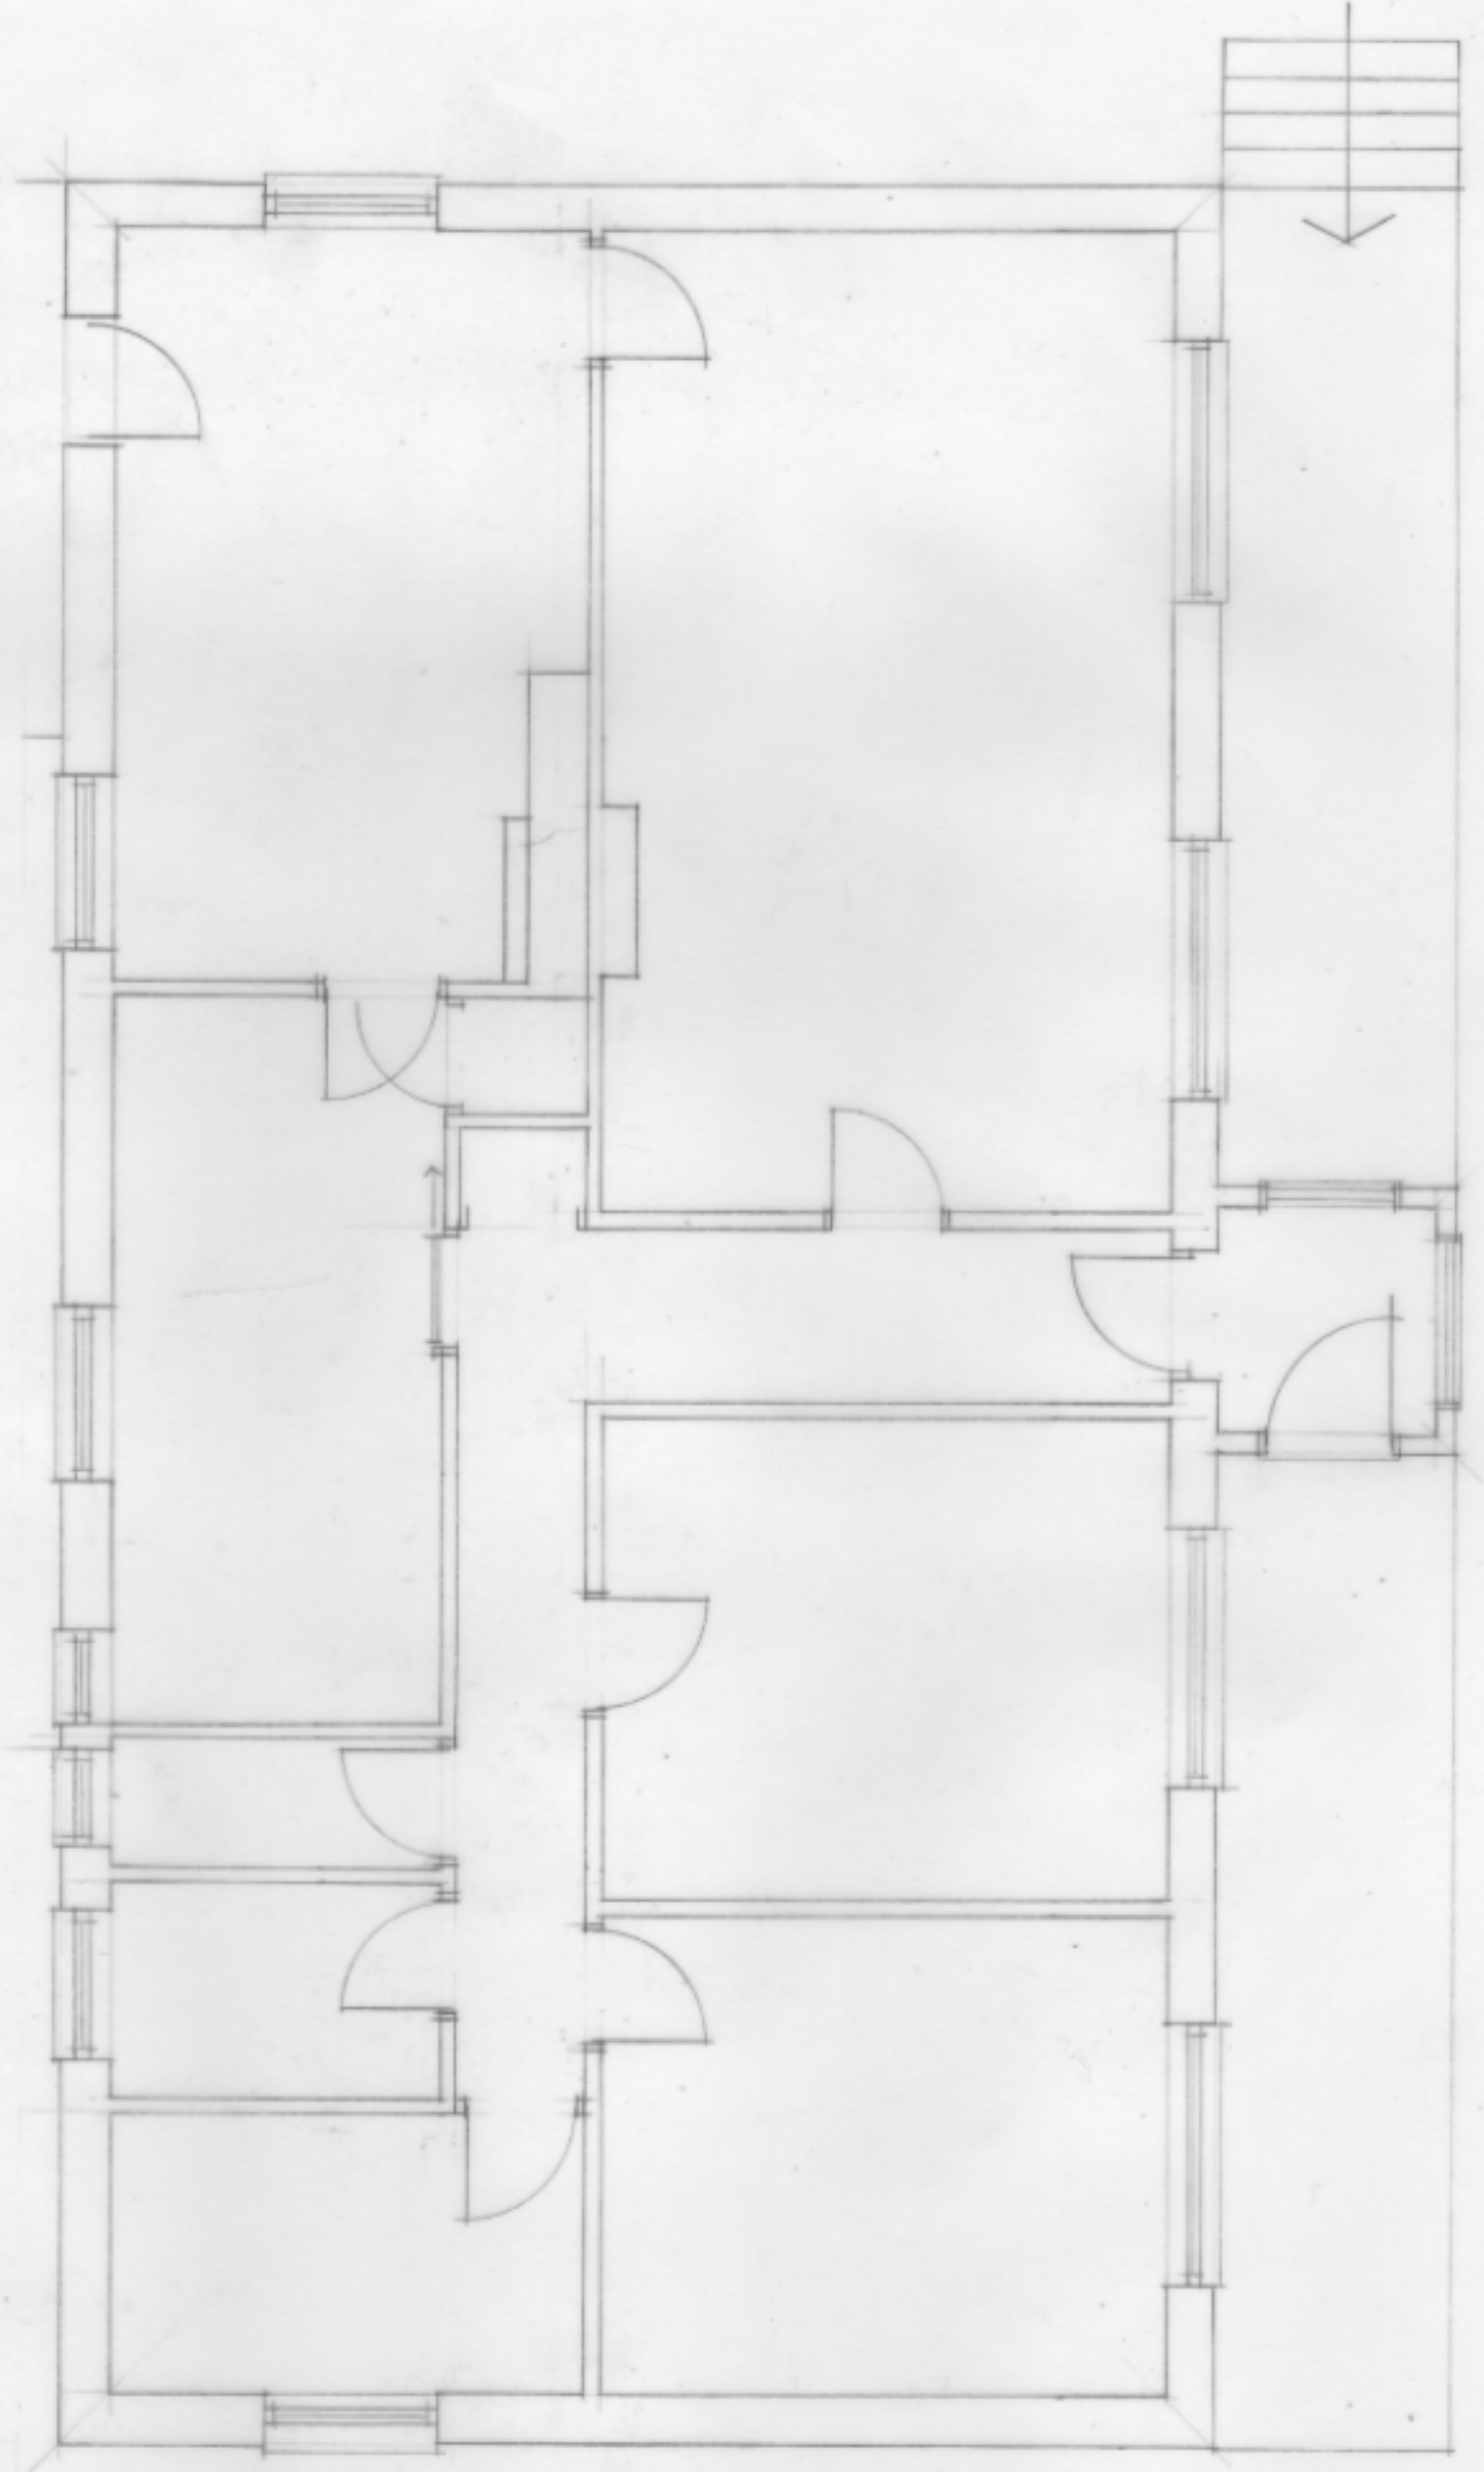

EXISTING FLOOR PLAN

**ISLANDS ARCHITECTS**  
Porthcressa, St Mary's, Isles of Scilly, TR21 0JQ and  
6 Manor Farm Close, Pampeme, Blandford, Dorset, DT11 8XL  
01256 480040

**Project:**  
Proposed New House, Sunhome,  
St Mary's Isles of Scilly

**Client:**  
Nick and Becca Cust

**Drawing:**  
Survey Floor Plan

**Scale:** 1:50

**Drawn:** bdc 15.09.15      **Dwg No.:** 2068 / 01