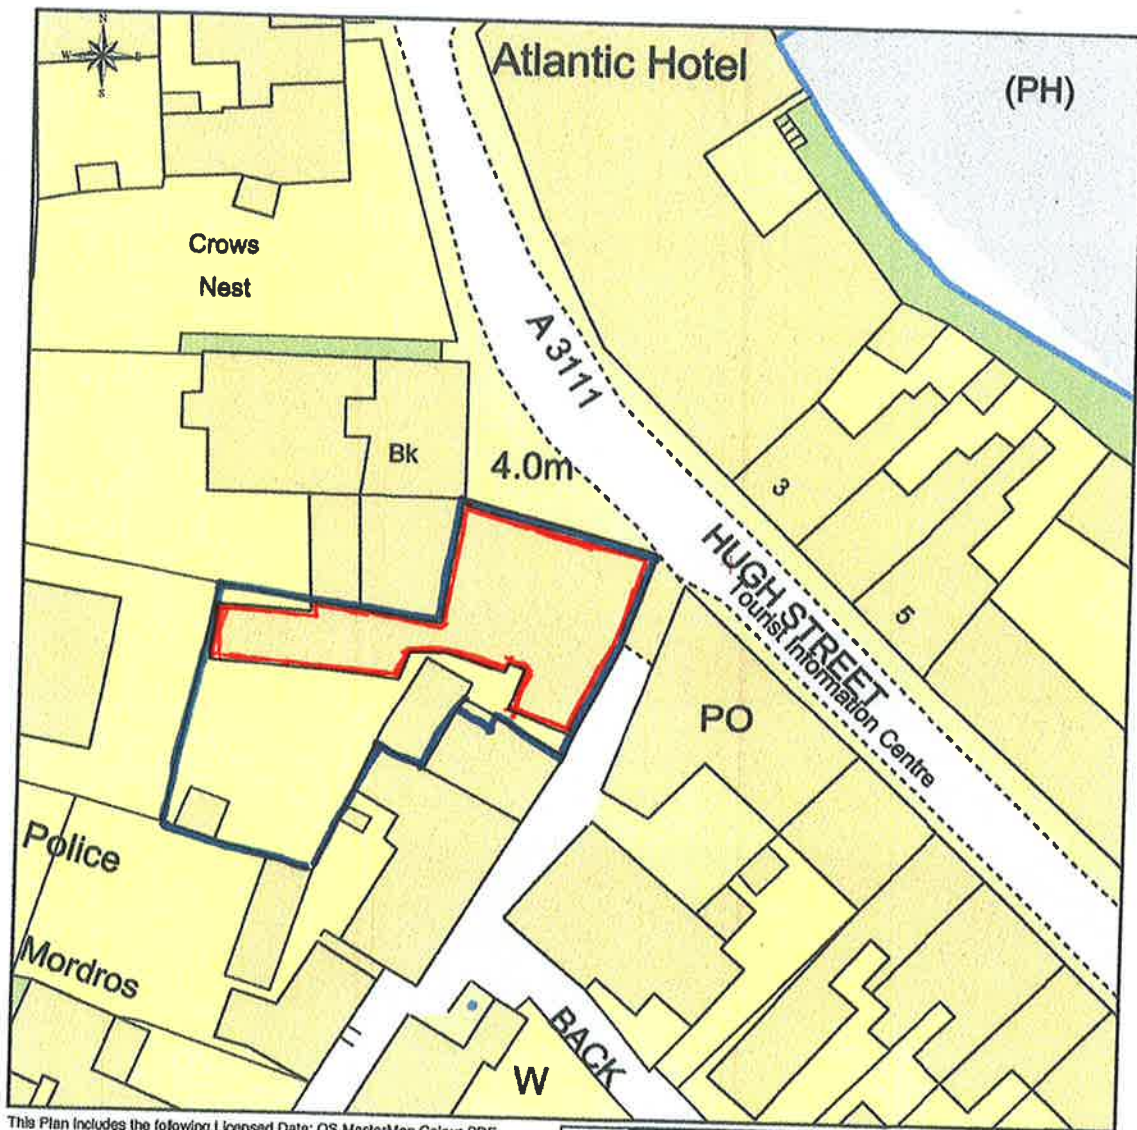

Site Plan Kavorna Cafe and Take Away

This Plan includes the following Licensed Data: OS MasterMap Colour PDF Location Plan by the Ordnance Survey National Geographic Database and incorporating surveyed revision available at the date of production. Reproduction in whole or in part is prohibited without the prior permission of Ordnance Survey. The representation of a road, track or path is no evidence of a right of way. The representation of features, as lines is no evidence of a property boundary. © Crown copyright and database rights, 2016. Ordnance Survey 0100031673

Scale: 1:500, paper size: A4

Kavorna Cafe and Take Away

Site Plan

21 High St.
St. Mary's
Isles of Scilly
TR210LL

RECEIVED BY THE
PLANNING DEPARTMENT
11 FEB 2016

plans ahead by emapsite™