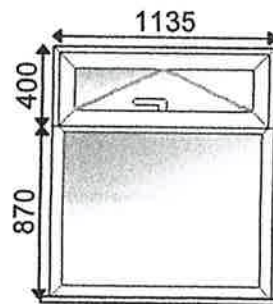

P-16-031

P-16-031

1 - 1780w x 1310h (Basic Frame Size)
1 - 1780w x 1340h, 30mm Cill
Viewed Outside
Style No: 109

2a

1 - 1760w x 1310h (Basic Frame Size)
1 - 1760w x 1340h, 30mm Cill
Viewed Outside
Style No: 109

1a

Doc. no.

5LP-4

1 - 1135w x 1270h (Basic Frame Size)
1 - 1135w x 1300h, 30mm Cill
Viewed Outside
Style No: 13

3a

Doc. no.

5LP-5