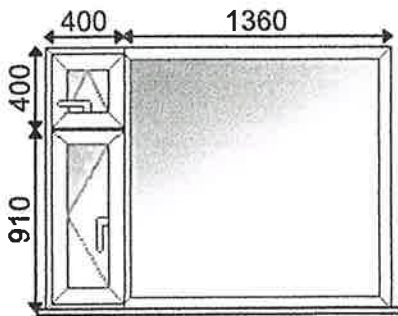

P-16-031

P-16-031

1 - 1780w x 1310h (Basic Frame Size)
1 - 1780w x 1340h, 30mm Cill
Viewed Outside
Style No: 109

2a

1 - 1760w x 1310h (Basic Frame Size)
1 - 1760w x 1340h, 30mm Cill
Viewed Outside
Style No: 109

1a

Doc. no.

5LP-4

1 - 1135w x 1270h (Basic Frame Size)
1 - 1135w x 1300h, 30mm Cill
Viewed Outside
Style No: 13

3a

Doc. no.

5LP-5