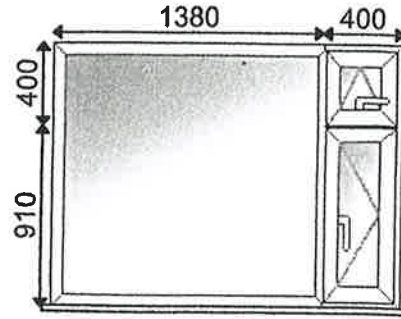

P-16-031

P-16-031

1 - 1780w x 1310h (Basic Frame Size)
1 - 1780w x 1340h, 30mm Cill
Viewed Outside
Style No: 109

2a

1 - 1760w x 1310h (Basic Frame Size)
1 - 1760w x 1340h, 30mm Cill
Viewed Outside
Style No: 109

1a

Doc. no.

5LP-4

1 - 1135w x 1270h (Basic Frame Size)
1 - 1135w x 1300h, 30mm Cill
Viewed Outside
Style No: 13

3a

Doc. no.

5LP-5