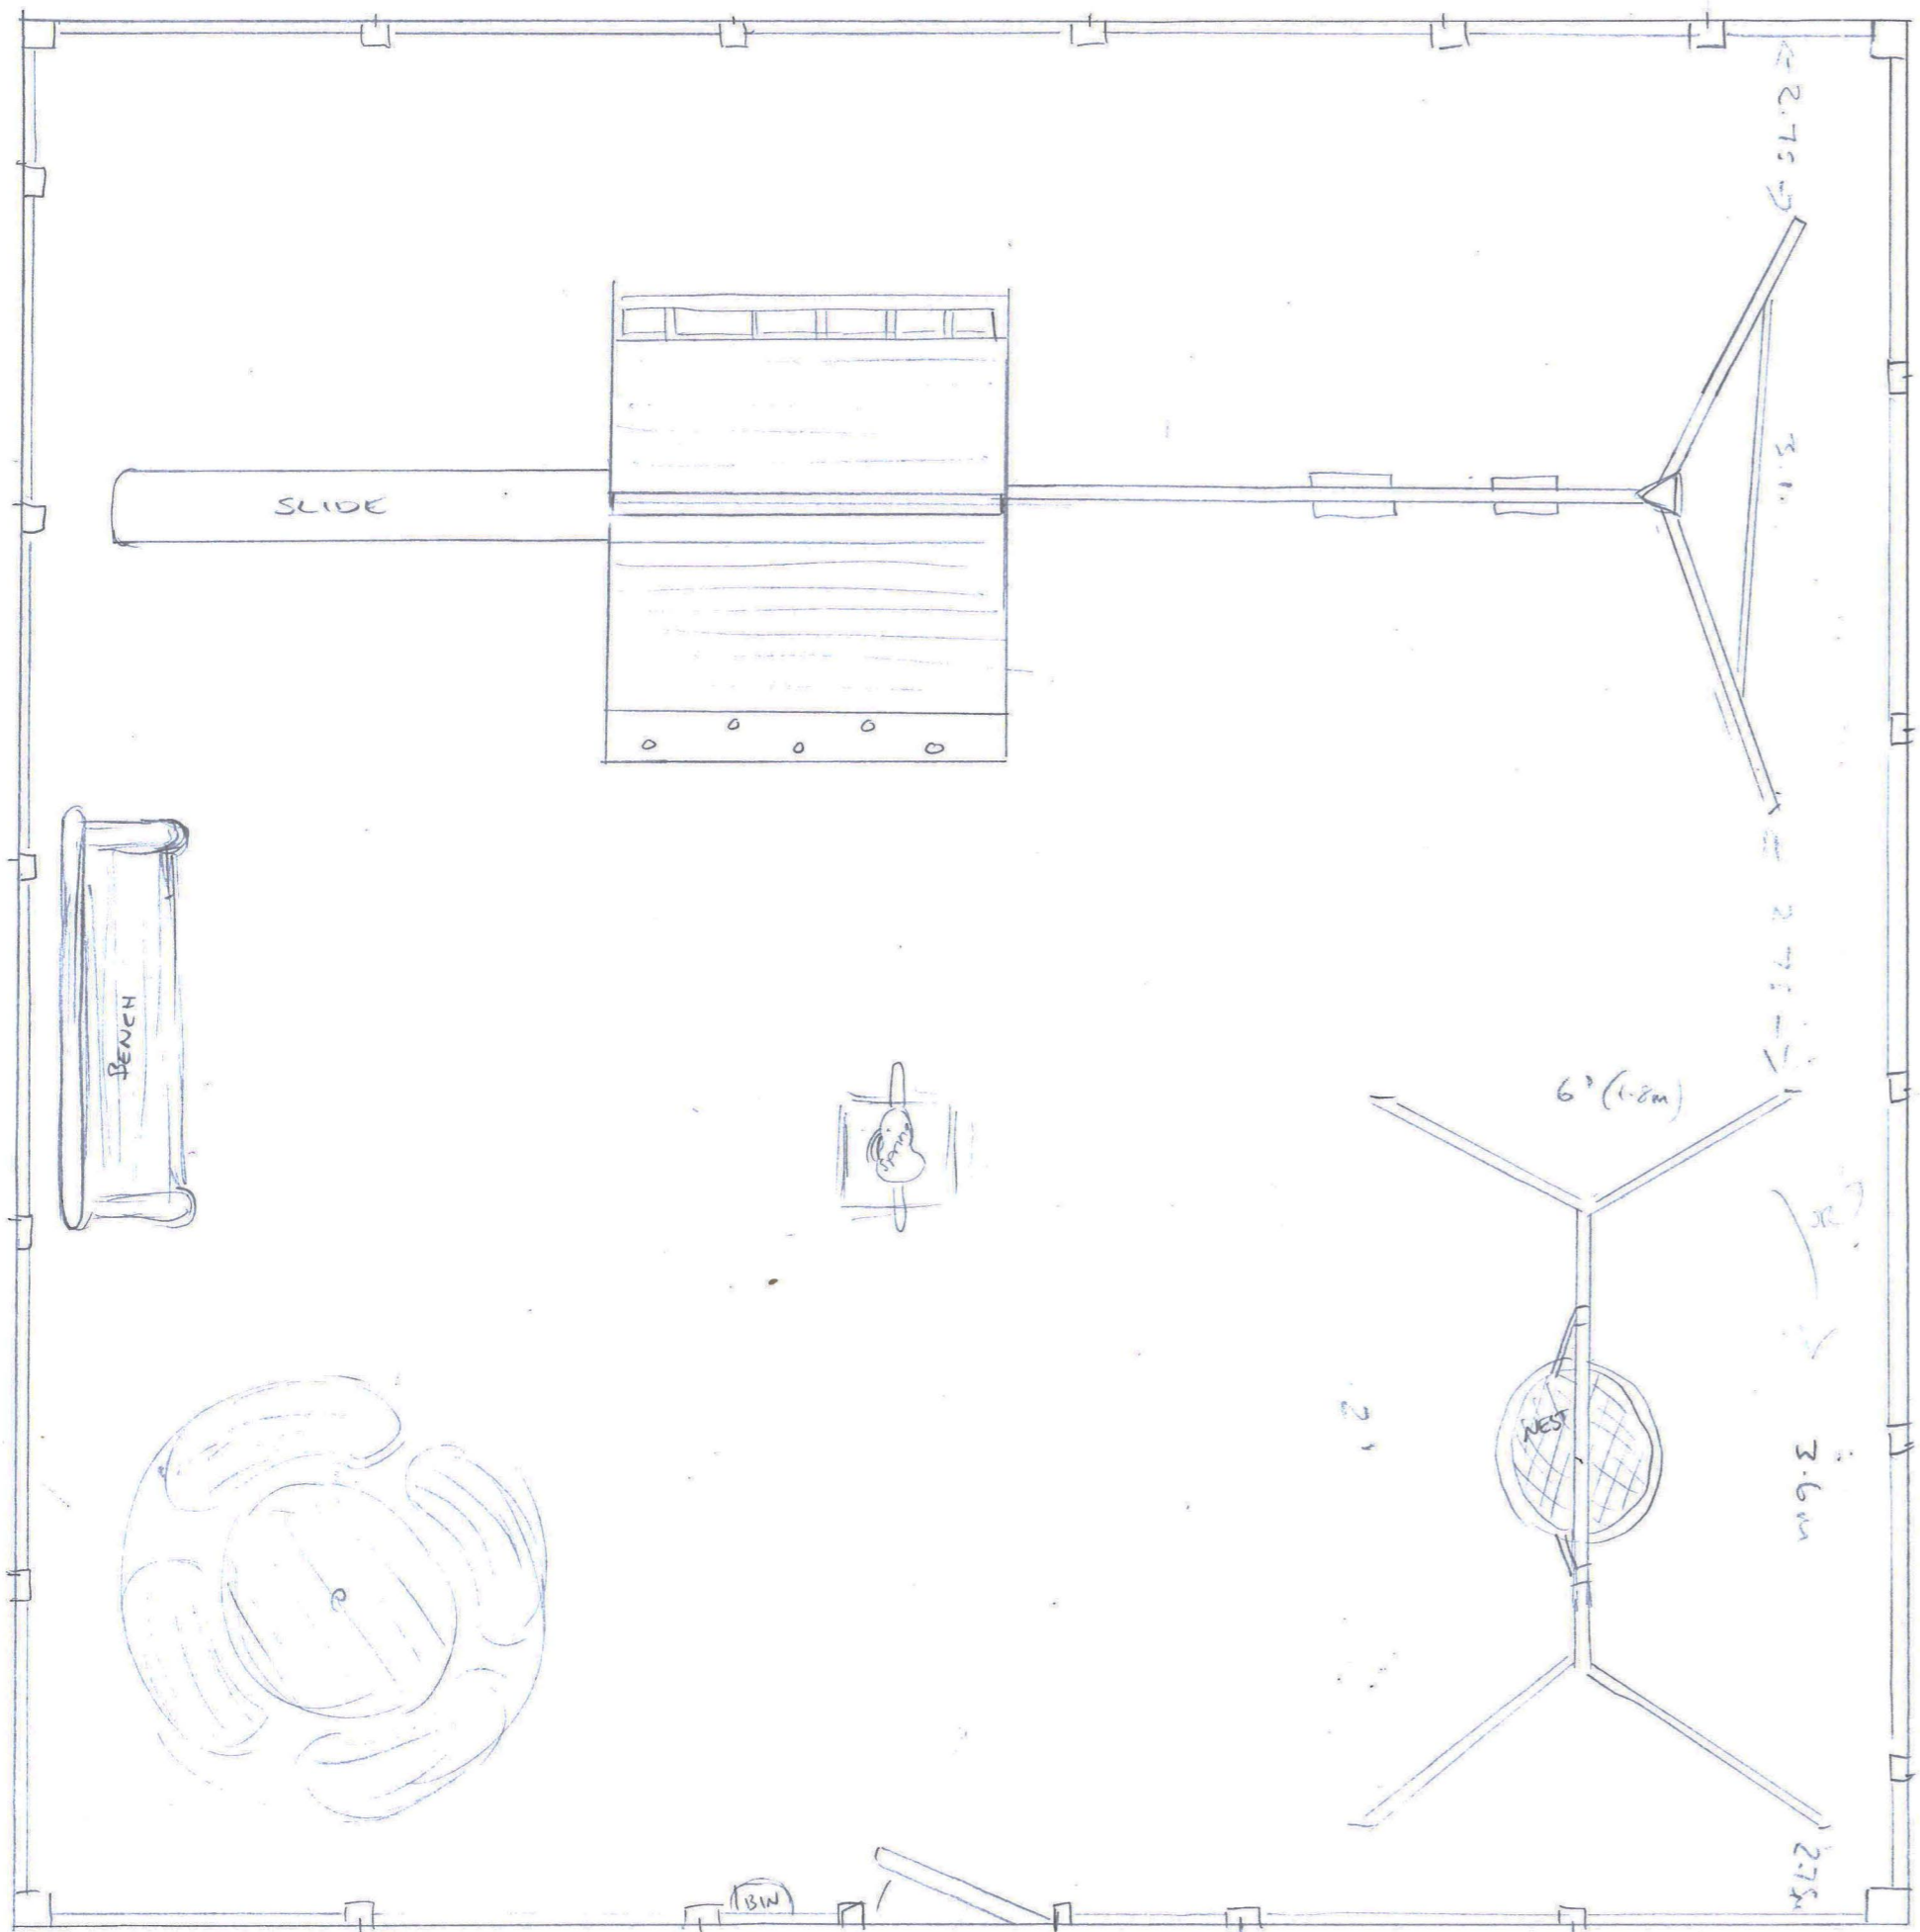

33' (10m)

OR 1/2 of Lunard's structure
= 15m

Suitable ago

PLAYGROUND RULES
HOURS 8:00AM TO 09:00 PM

- Use of playground equipment is at your own risk.
- Play area reserved for residents and cafe visitors only.
- Children must be supervised by an adult.
- No rough playing or yelling permitted.
- No dogs permitted on this play area.
- Keep area clean and tidy.
- Only one person per piece of equipment.
- No jumping off or climbing up the slide.
- No glass or smoking in the play area.

Thankyou!
LONGSTONE LODGE AND CAFE

MATTING = 22 x 10'
∴ 14 mats

OR

NB: PLAY STRUCTURES MORE THAN 30" (2ft) HIGH SHOULD BE SPACED AT LEAST 9ft (2.75m) APART