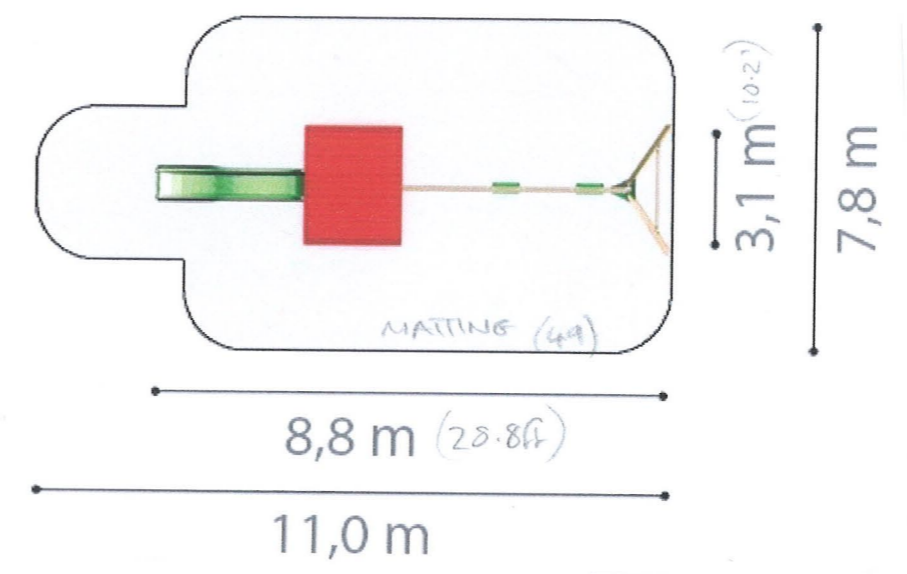

Thankyou!
LONGSTONE LODGE AND CAFE

MATTING = 22 x 10'
∴ 14 mats

OR

NB: PLAY STRUCTURES MORE THAN 30" (2ft) HIGH SHOULD BE SPACED AT LEAST 9ft (2.75m) APART