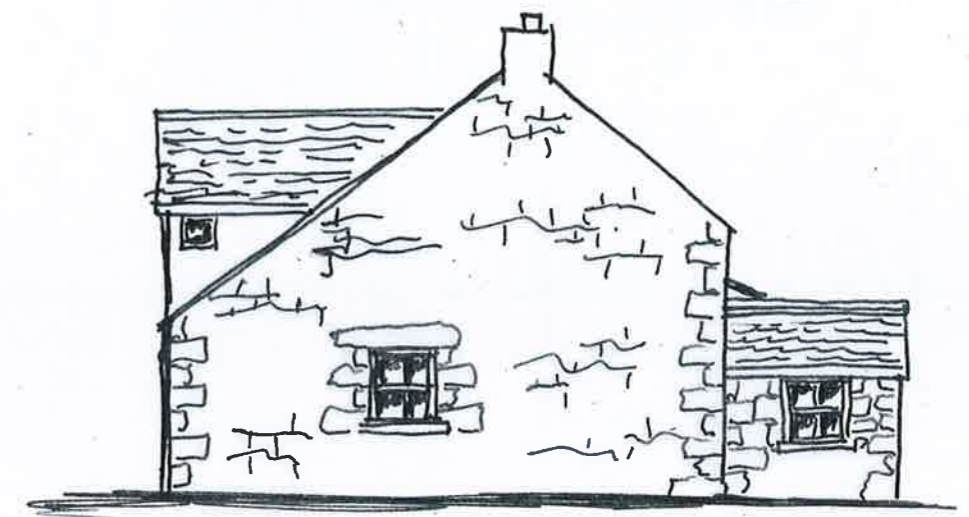

WHITE COTTAGE FORTHWOOD  
ST MARYS. IP-16-035

ALTERNATIVE DESIGN

FRONT

NORTH

REAR.

SOUTH.

POSSIBLE 2 BED HOUSE  
TO REPLACE 2 BED CHALET.  
ERIC HICKS FSO