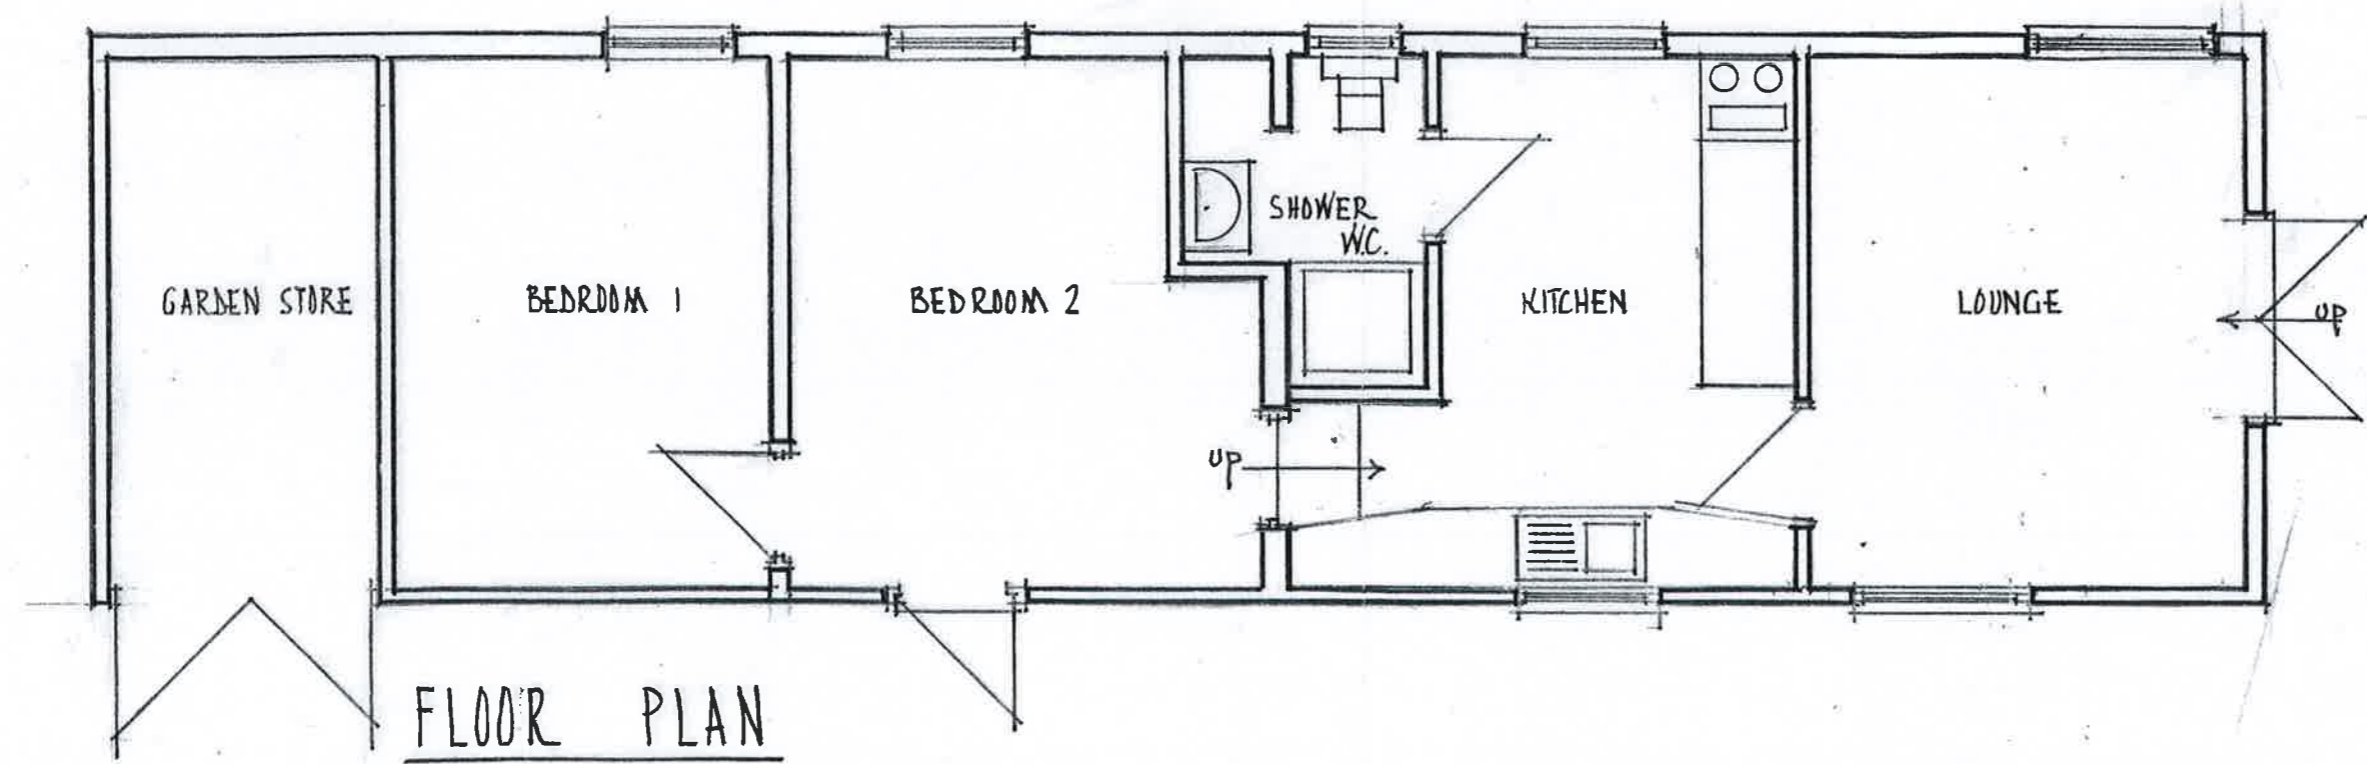

NE ELEVATION

S.W. ELEVATION

SOUTH EAST ELEVATION

N.W. ELEVATION

FLOOR PLAN

WHITE COTTAGE
PORTHLOO
ST MARYS
CHALET BUILDING
for E. HICKS ESQ.

DATE AUG. 2014
SCALE 1:50 & 1:100

T. J. HIRDON MRICS
CLOWDISLEY
ST MARY'S
TEL - 01720 422563

EH - WC - C - 1