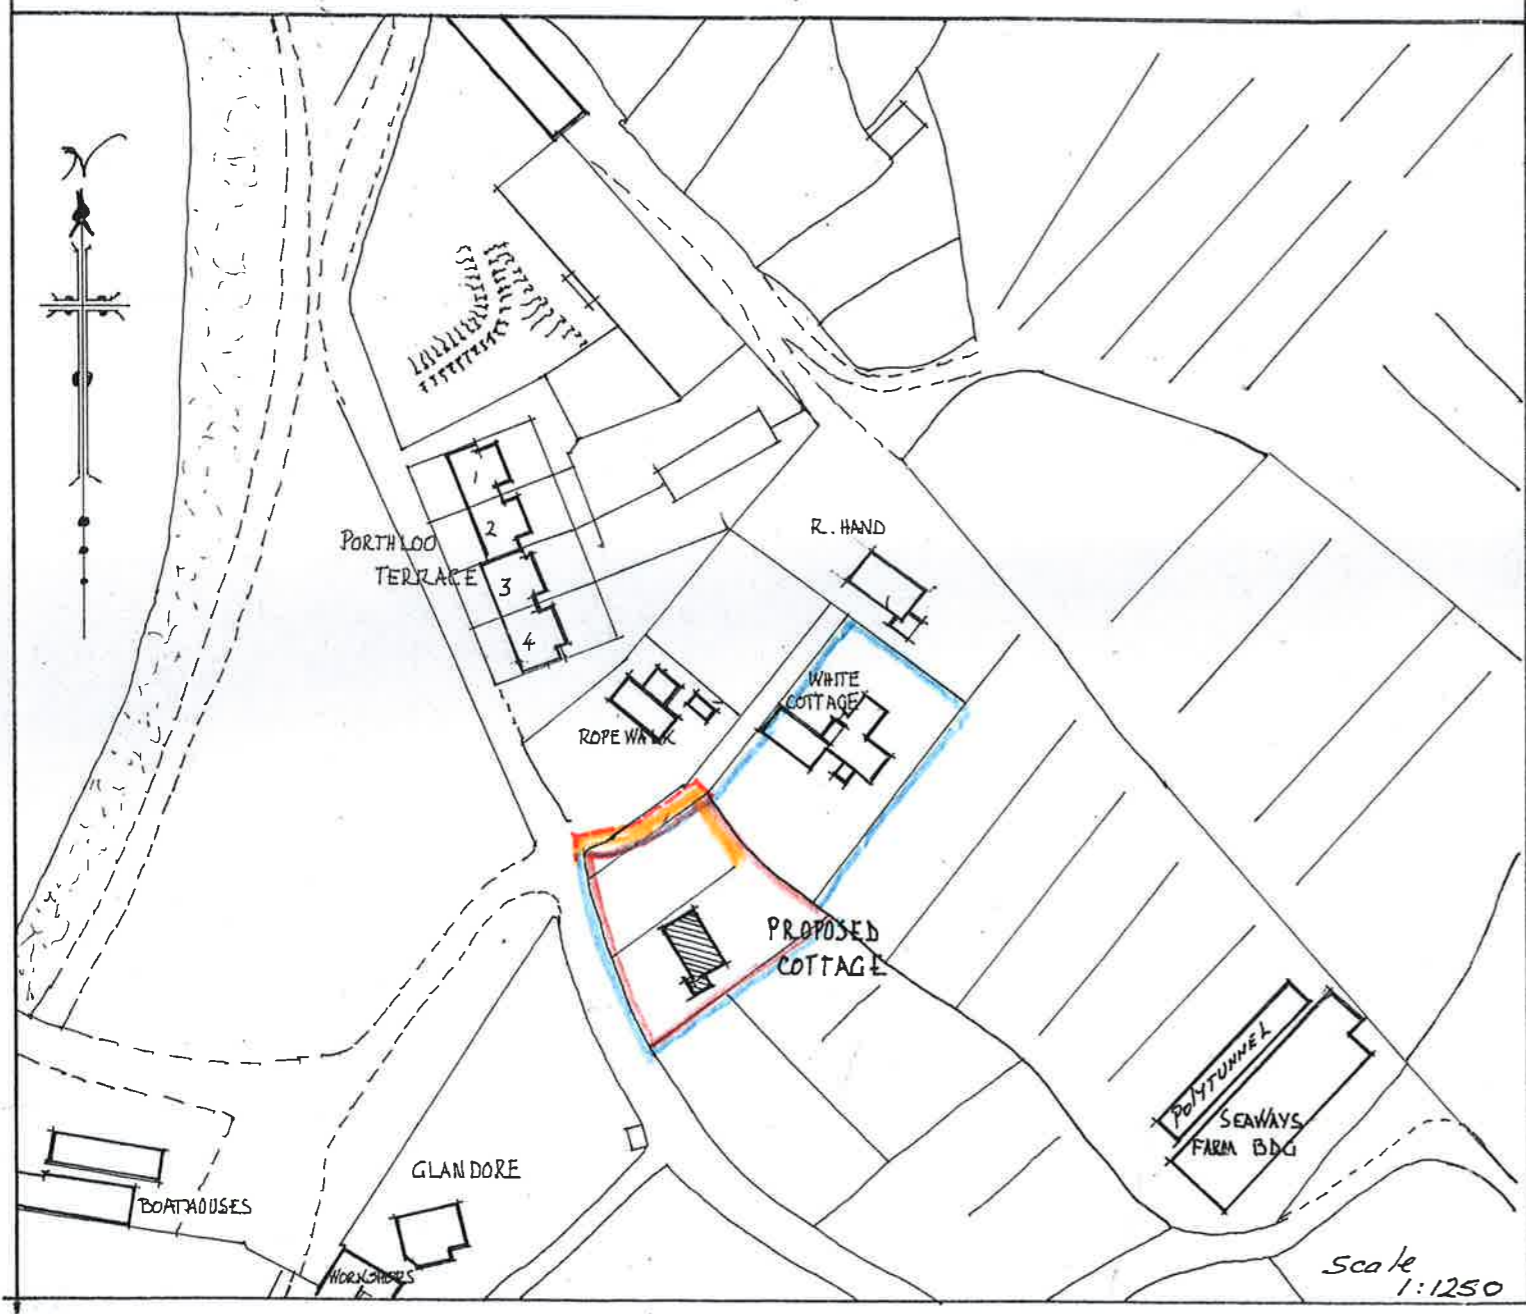

PROPOSED COTTAGE at
WHITE COTTAGE, Porthloo, St. Mary's
for ERIC HICKS ESQ

BLOCK PLAN & SITE PLAN

DATE - APRIL 2016
SCALE - 1:500

SHARED VEHICULAR & PEDESTRIAN ACCESS
 RECEIVED BY THE
 PLANNING DEPARTMENT
 17 MAY 2016

WCC-5