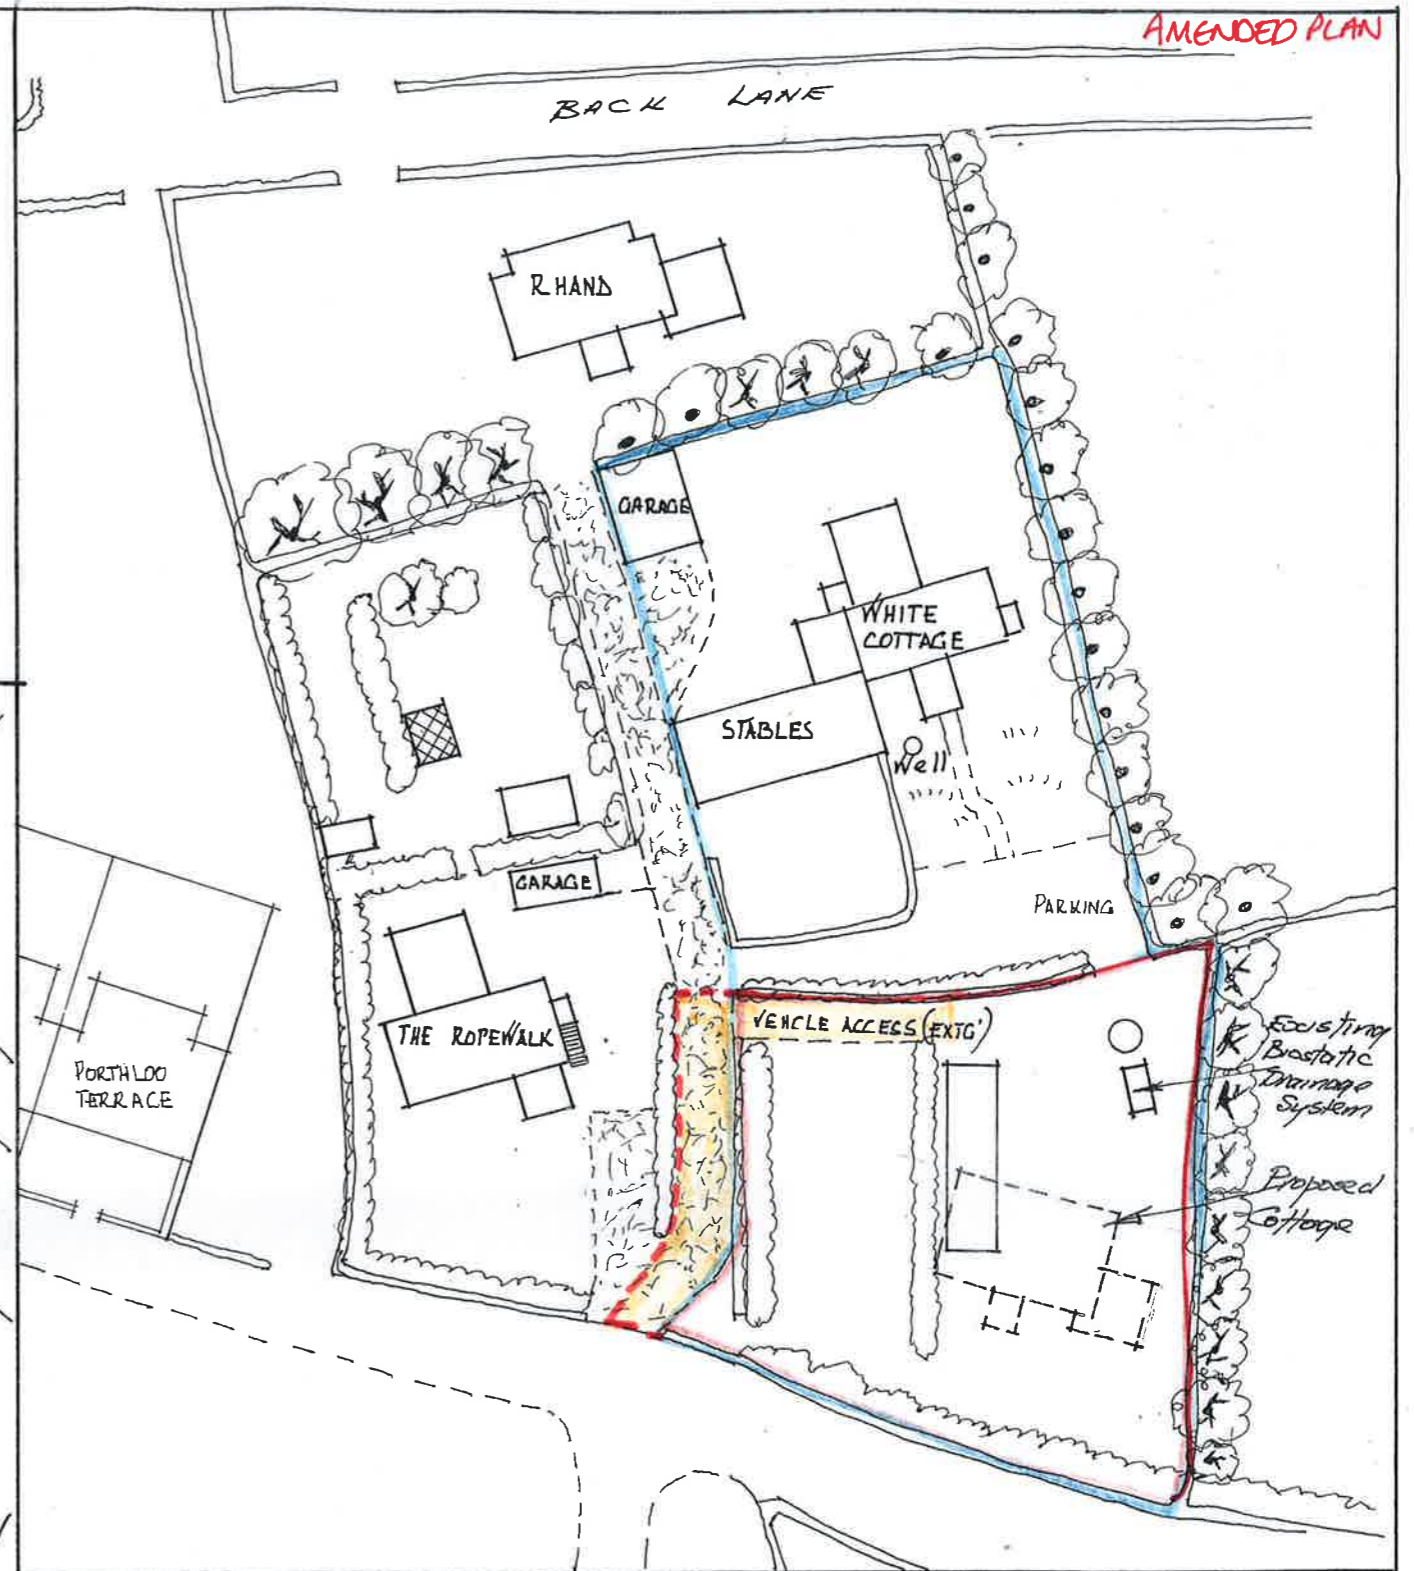

PROPOSED COTTAGE at
WHITE COTTAGE, Porthloo, St. Mary's
for ERIC HICKS ESQ

BLOCK PLAN & SITE PLAN

DATE - APRIL 2016
SCALE - 1:500

SHARED VEHICULAR & PEDESTRIAN ACCESS
 RECEIVED BY THE
 PLANNING DEPARTMENT
 17 MAY 2016

WCC-5