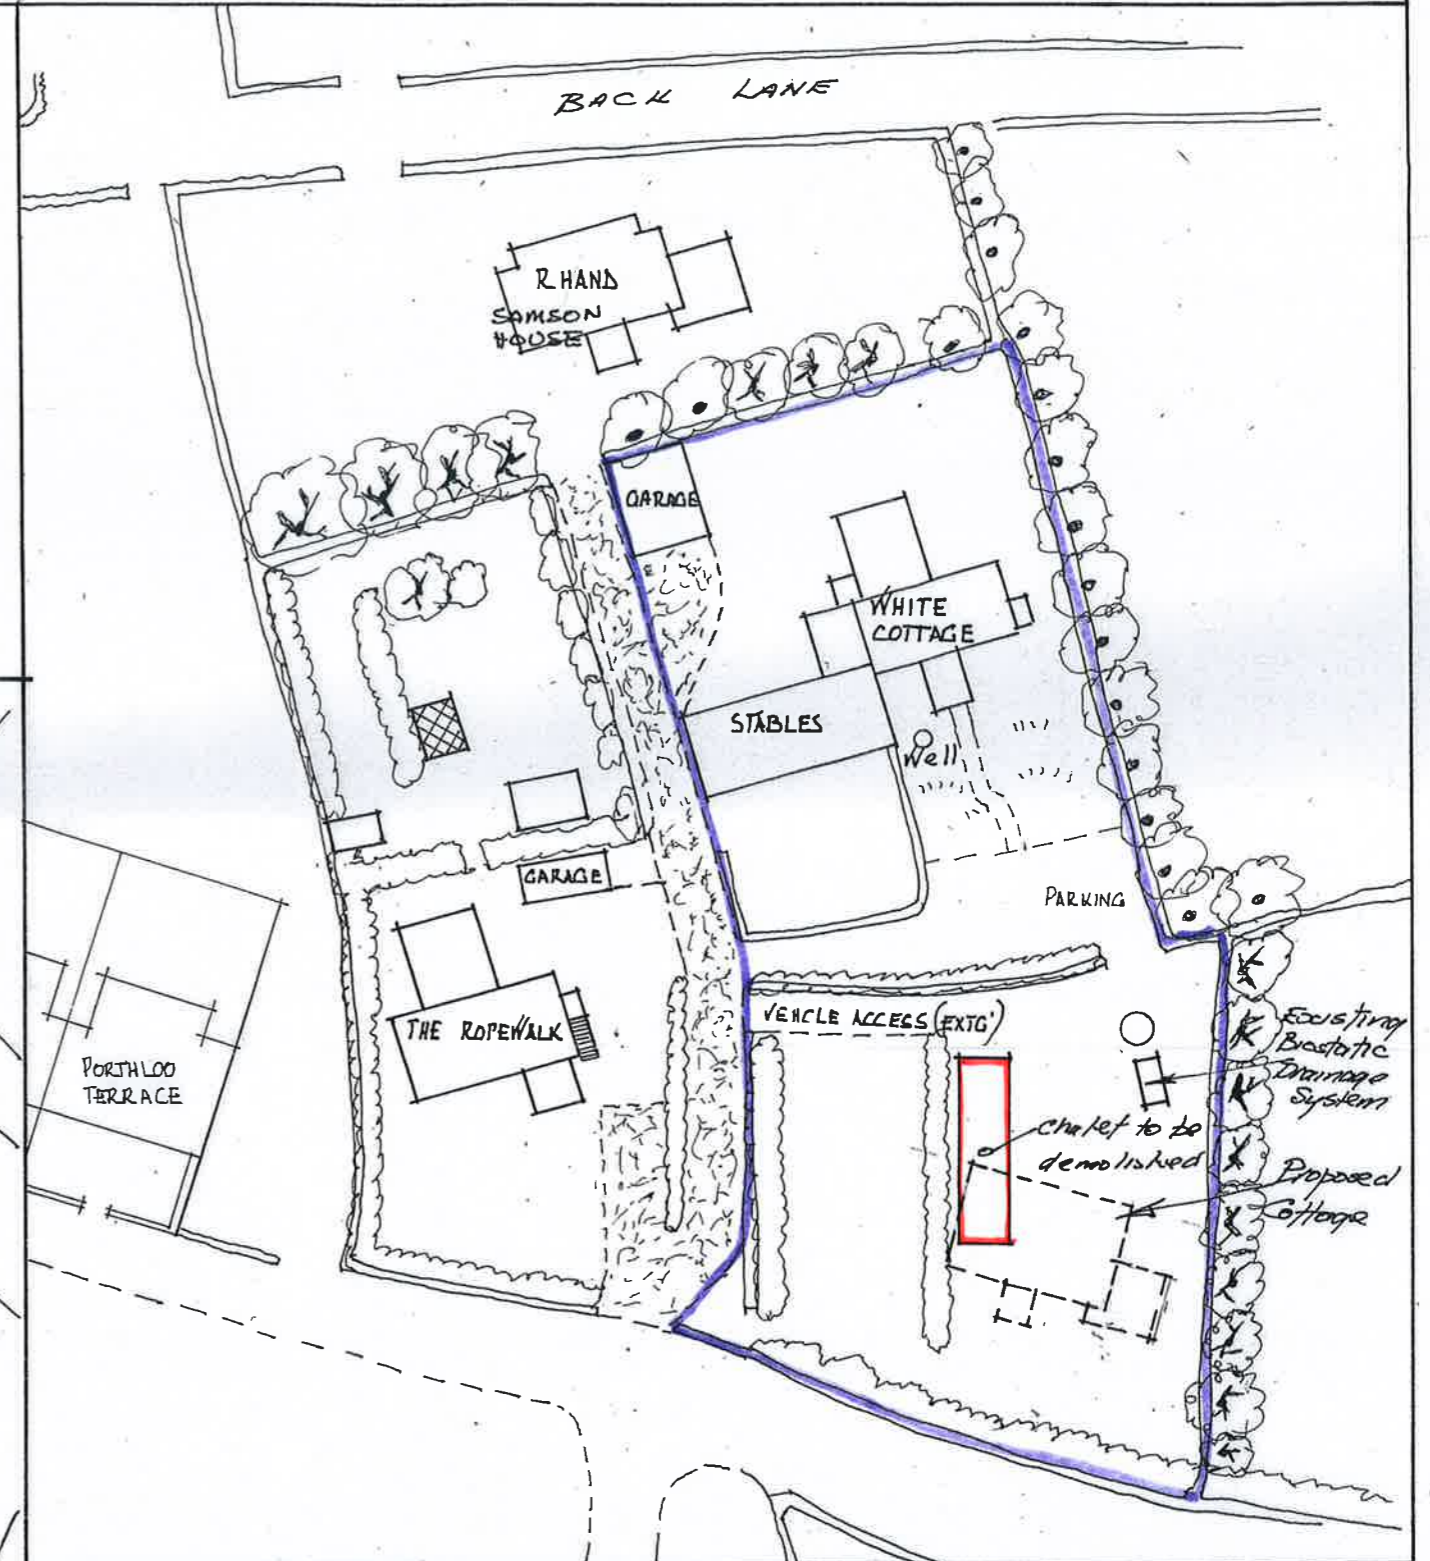

PROPOSED COTTAGE at
WHITE COTTAGE, Porthloo, St. Mary's
for ERIC HICKS ESQ

Scale 1:1250

BLOCK PLAN & SITE PLAN

DATE - APRIL 2016
SCALE - 1:500

WCC-5