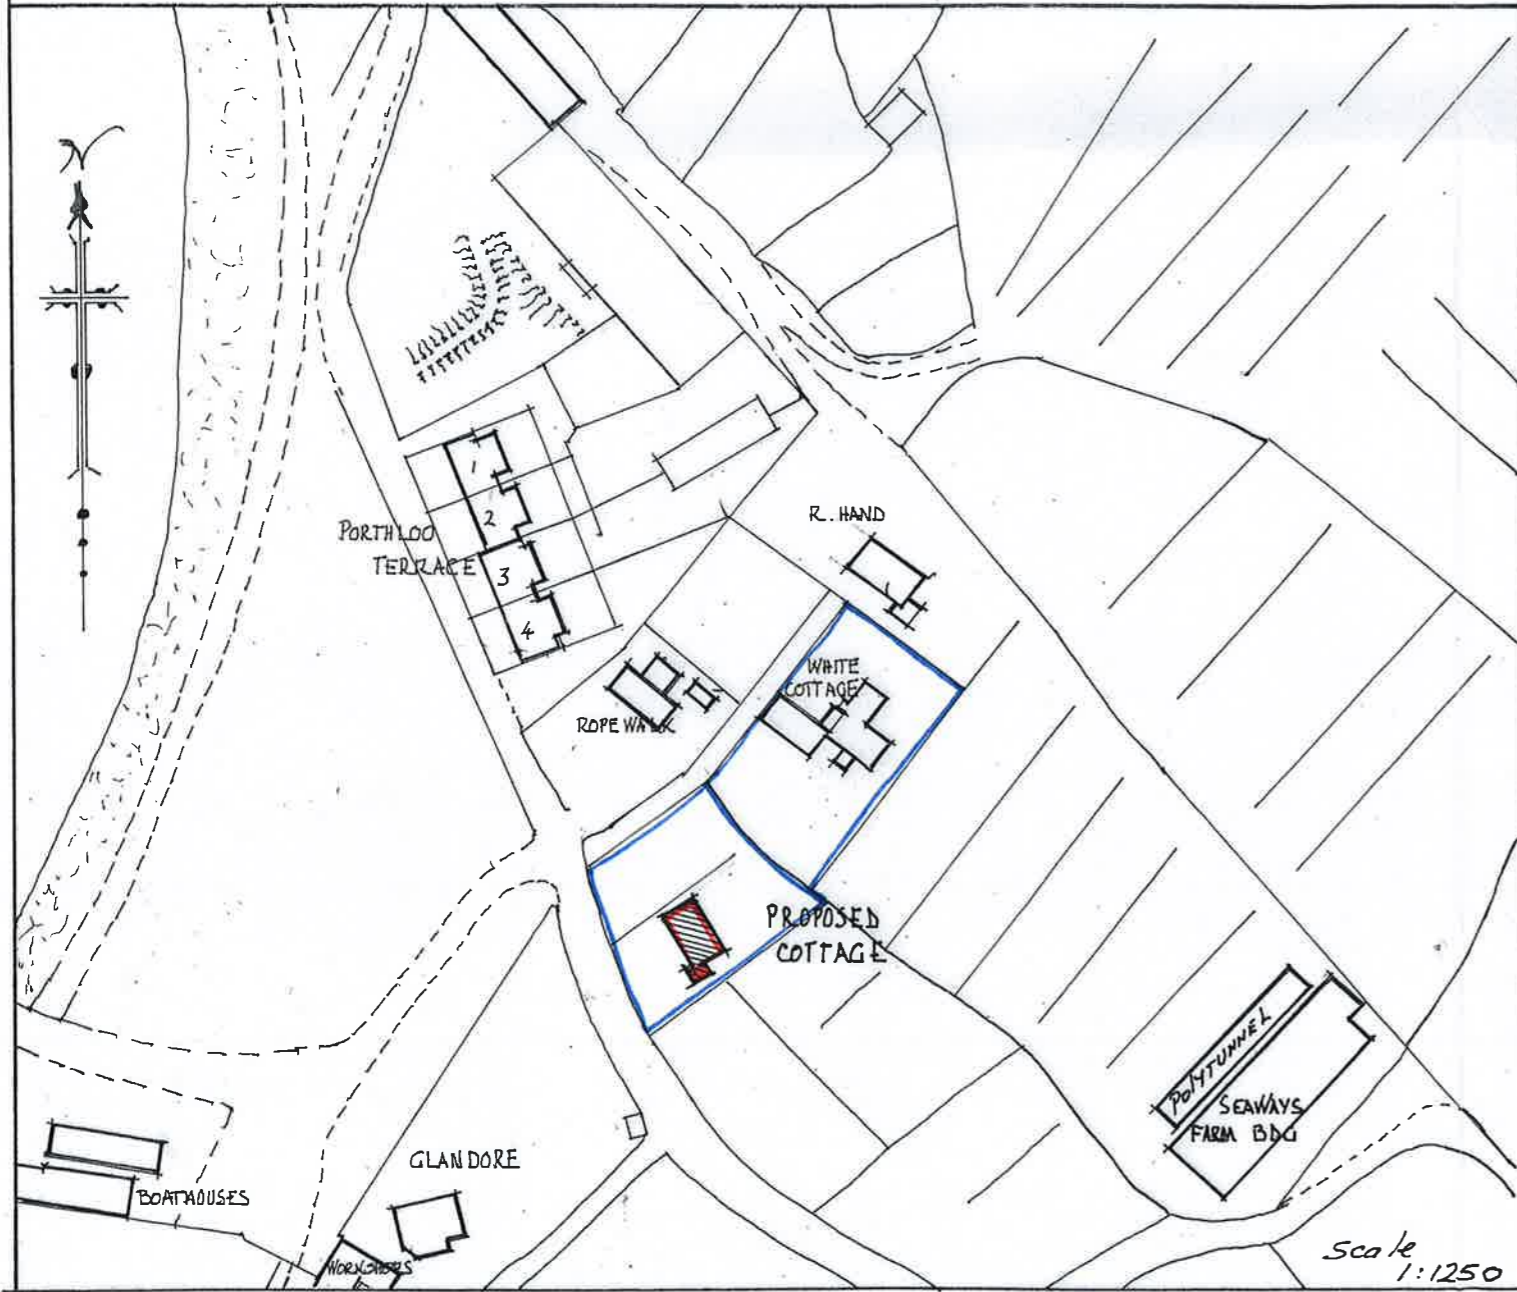

PROPOSED COTTAGE at
WHITE COTTAGE, Porthloo, St. Mary's
for ERIC HICKS ESQ

Scale 1:1250

BLOCK PLAN & SITE PLAN

DATE - APRIL 2016
SCALE - 1:500

WCC-5