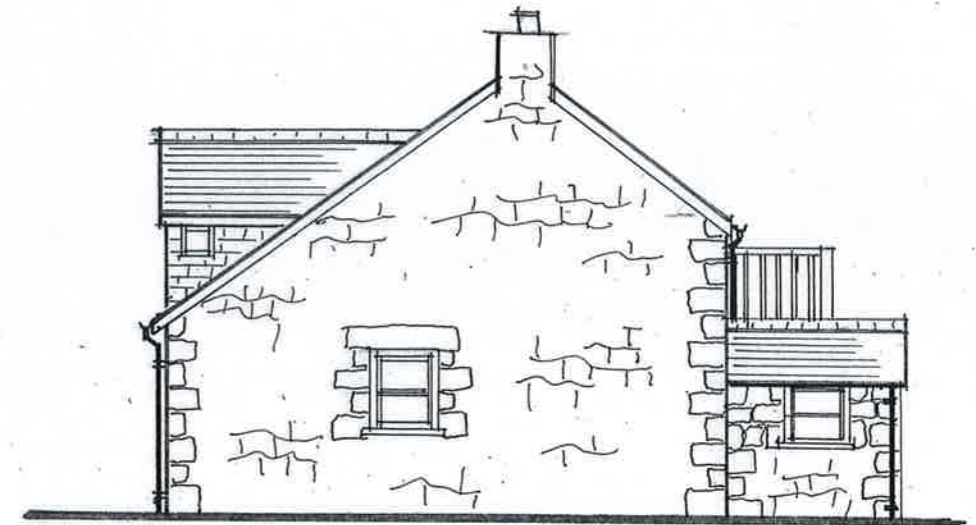

FRONT ELEVATION (WEST)

NORTH ELEVATION

REAR ELEVATION (EAST)

SOUTH ELEVATION

APRIL 2016

PROPOSED 2 BEDROOMED COTTAGE to REPLACE 2 BEDROOMED CHALET
 for E. HICKS ESQ. WHITE COTTAGE Porthlud & Marys.

T.J. HIRON
 CLOWDISLEY
 & MARYS
 tel 01720 422563
 terry.hiron@virgin.net

DRG NO
 W.C.C. 1
 Scale 1:100