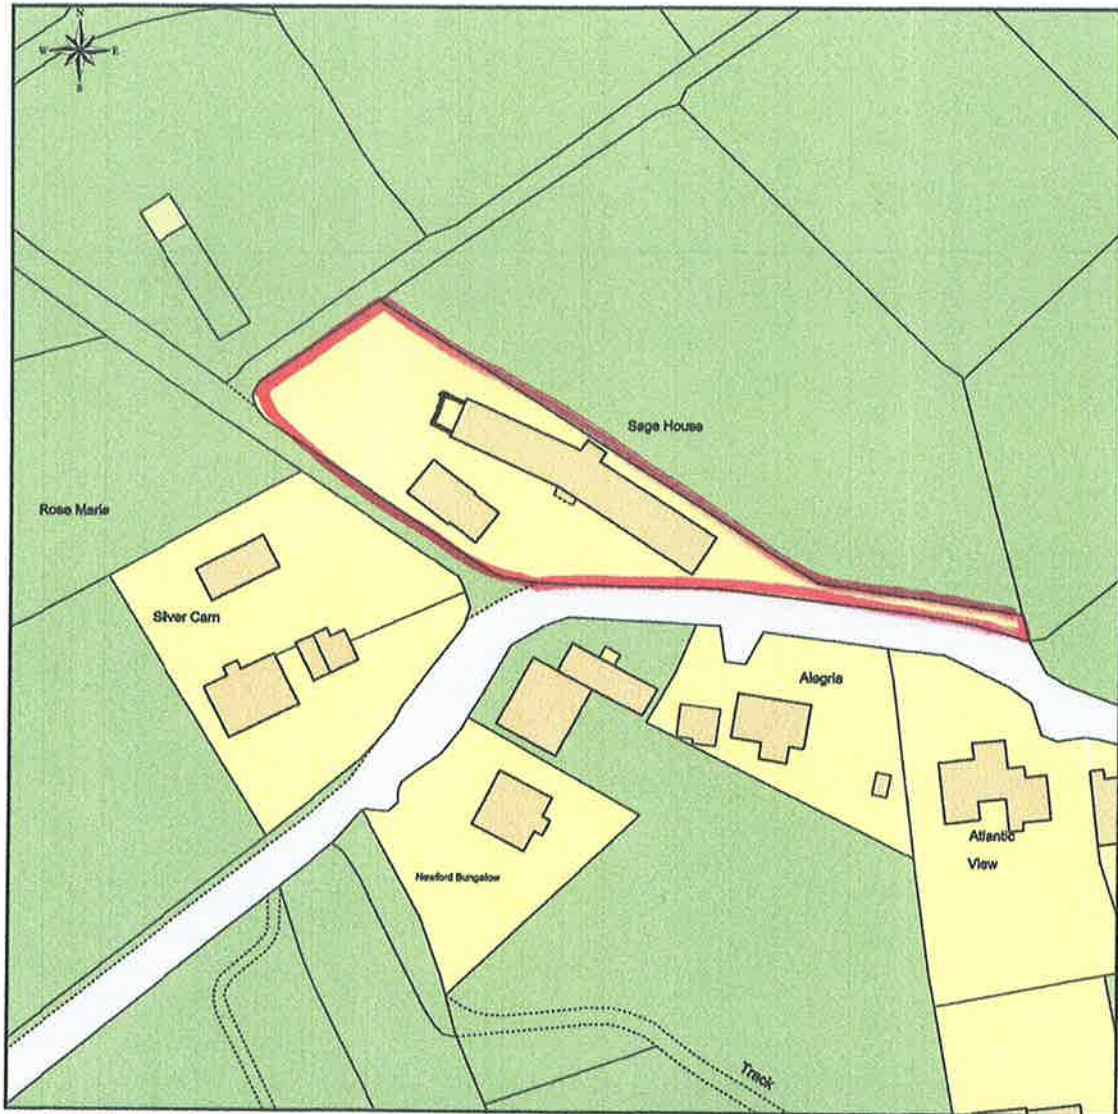

Location Plan for Country Guest House and Cafe

This Plan includes the following Licensed Data: OS MasterMap Colour PDF Location Plan by the Ordnance Survey National Geographic Database and incorporating surveyed revision available at the date of production. Reproduction in whole or in part is prohibited without the prior permission of Ordnance Survey. The representation of a road, track or path is no evidence of a right of way. The representation of features, as lines is no evidence of a property boundary. © Crown copyright and database rights, 2016. Ordnance Survey 0100091673

0m 20m 40m 60m 80m 100m

Scale: 1:1250, paper size: A4

Country Guest House
 Self Catering and CAae
 Country Guest House
 High Lanes
 St. Mary's
 Isles of Scilly
 TR21 0NW