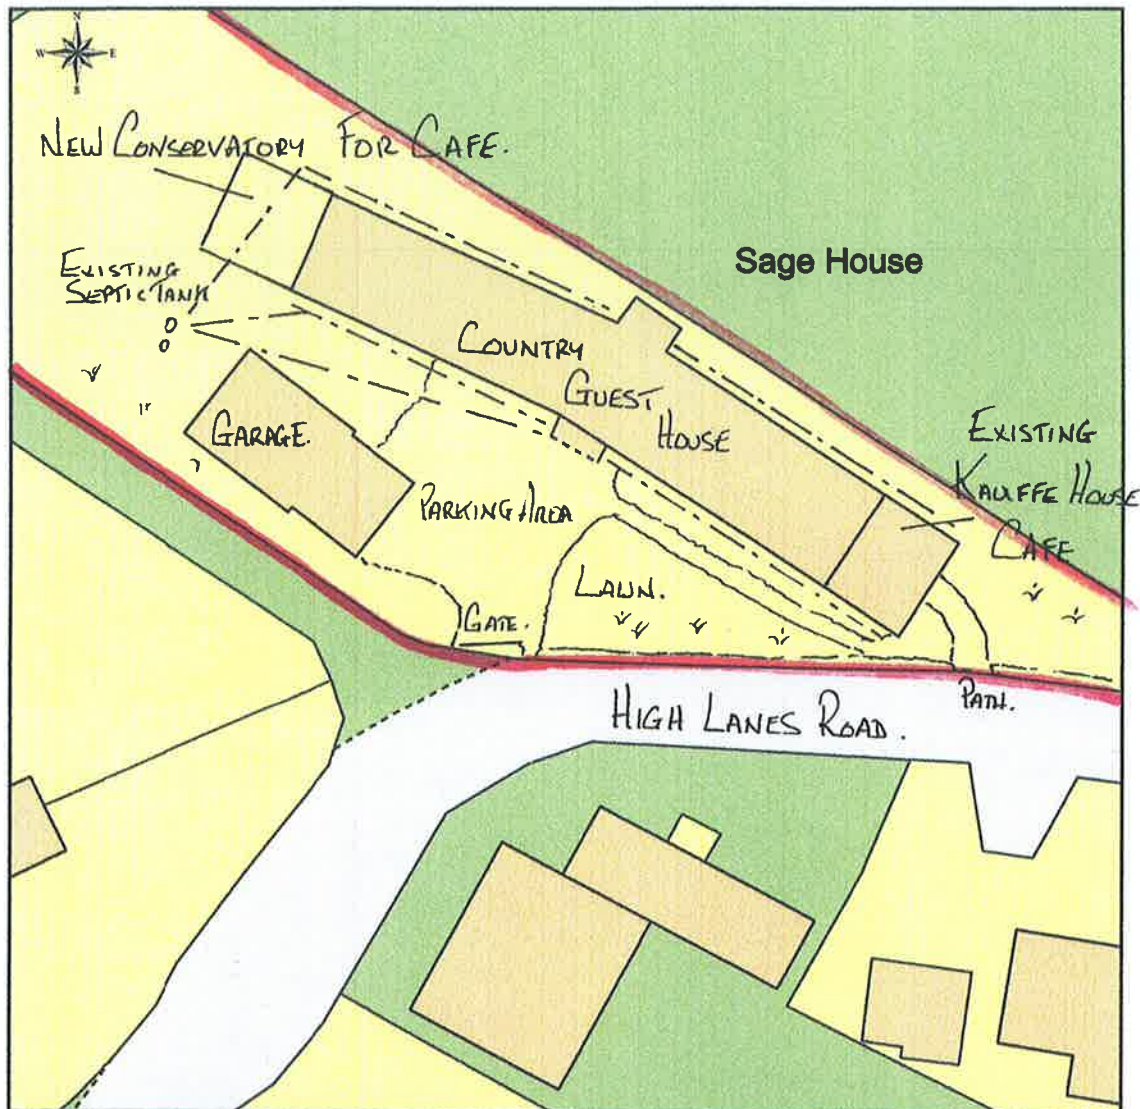

Site Plan for Country Guest Gouse

This Plan includes the following Licensed Data: OS MasterMap Colour PDF Location Plan by the Ordnance Survey National Geographic Database and incorporating surveyed revision available at the date of production. Reproduction in whole or in part is prohibited without the prior permission of Ordnance Survey. The representation of a road, track or path is no evidence of a right of way. The representation of features, as lines is no evidence of a property boundary. © Crown copyright and database rights, 2016. Ordnance Survey 0100031673

0m 5m 10m 15m 20m 25m 30m 35m 40m

Scale: 1:500, paper size: A4

Country Guest House
 Site Plan
 High Lanes
 St. Mary's
 Isles of Scilly
 TR21 0NW