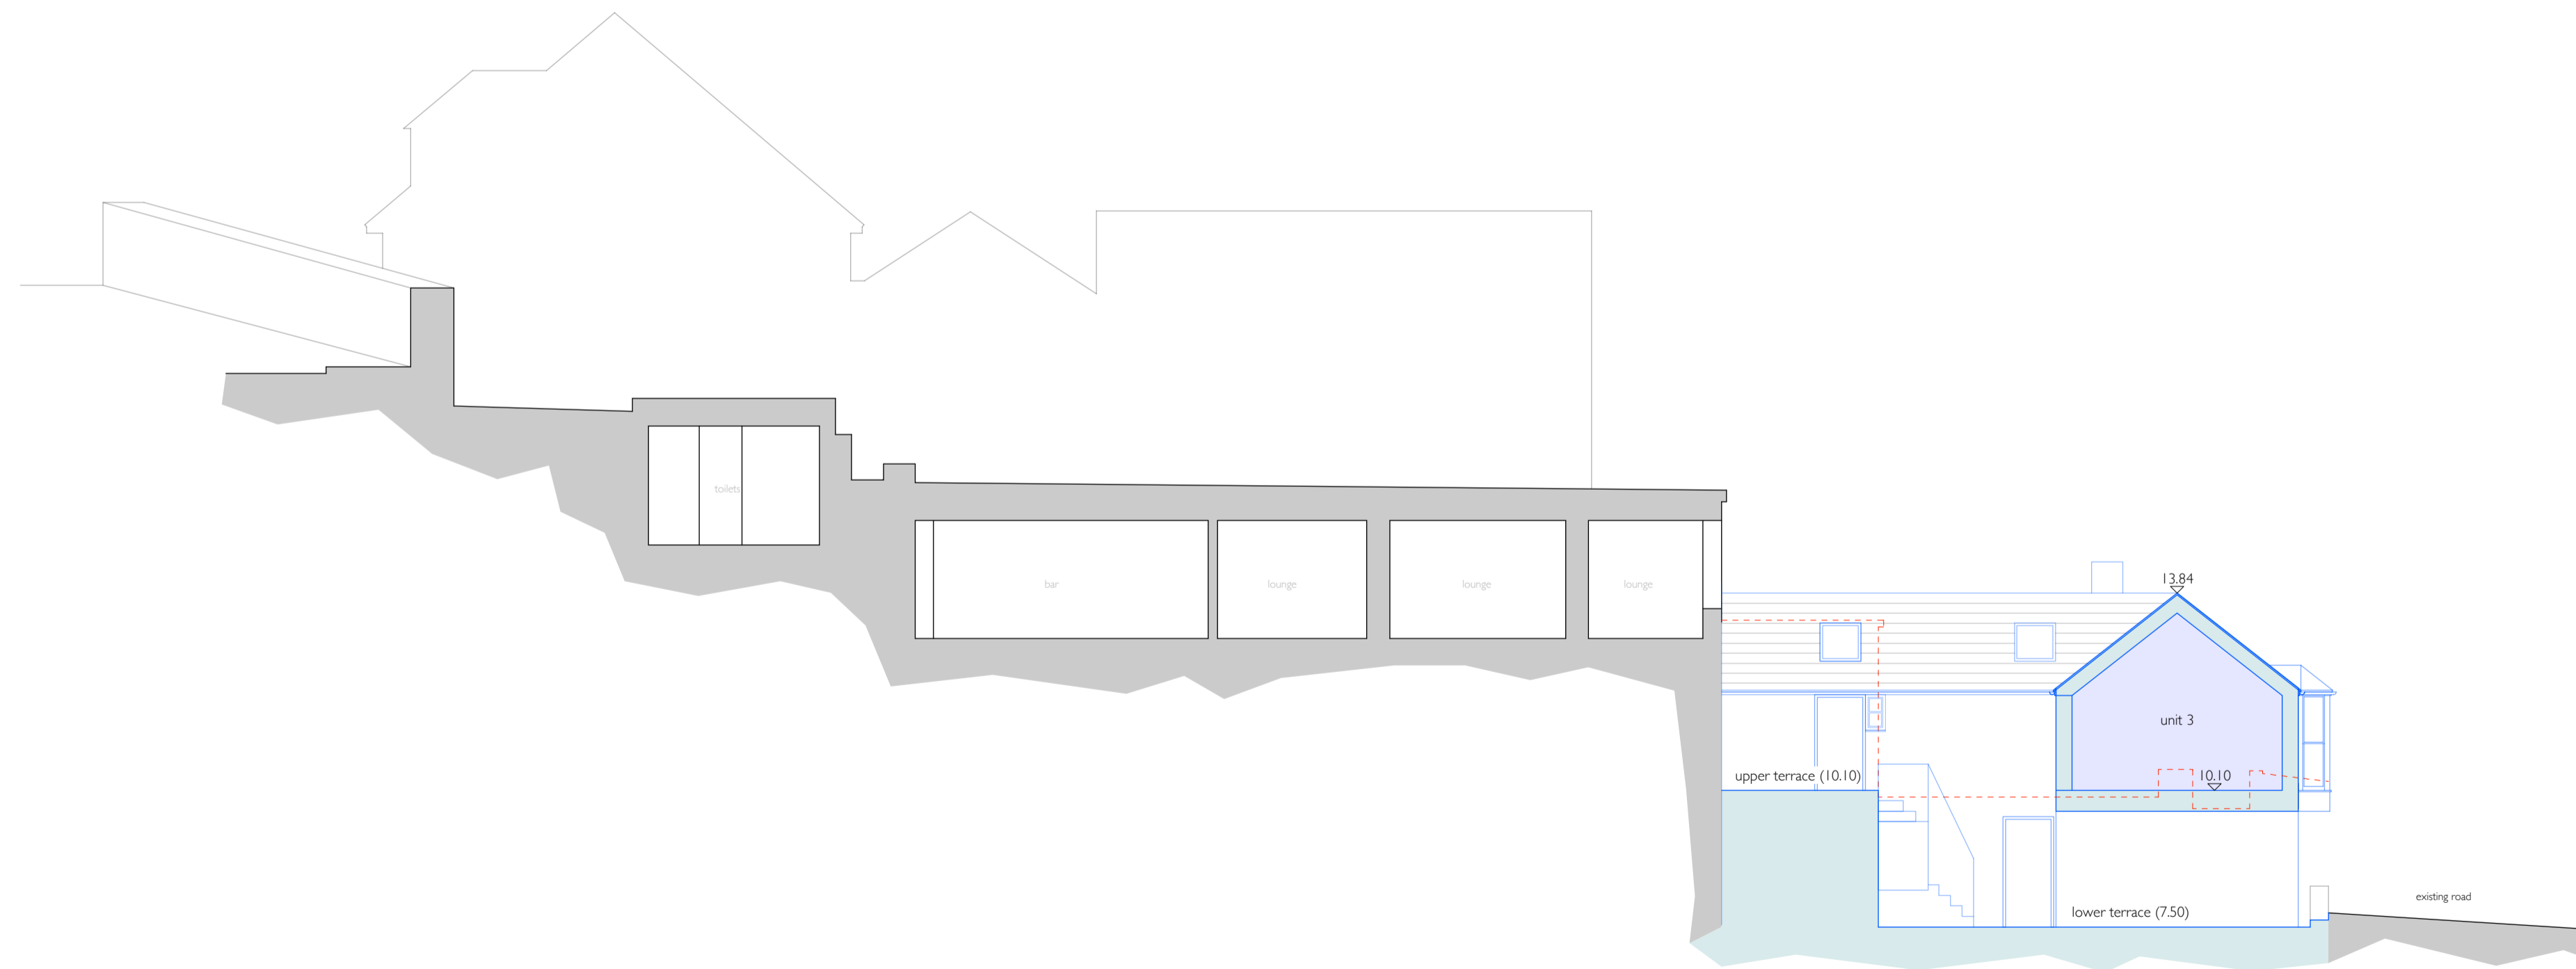

0.00m DATUM
SECTION 1

0.00m DATUM
SECTION 2

PLANNING

Tregarthen Hotel
Isles of Scilly

Proposed Sections 1&2

Scale: 1:100 @ A1 (1:200 @ A3)

Drawing No: 1156 / **PL10**

The Boat Shed, Michael Browning Way
Exeter EX2 8DD
01392 438051 mail@g-a.uk.com