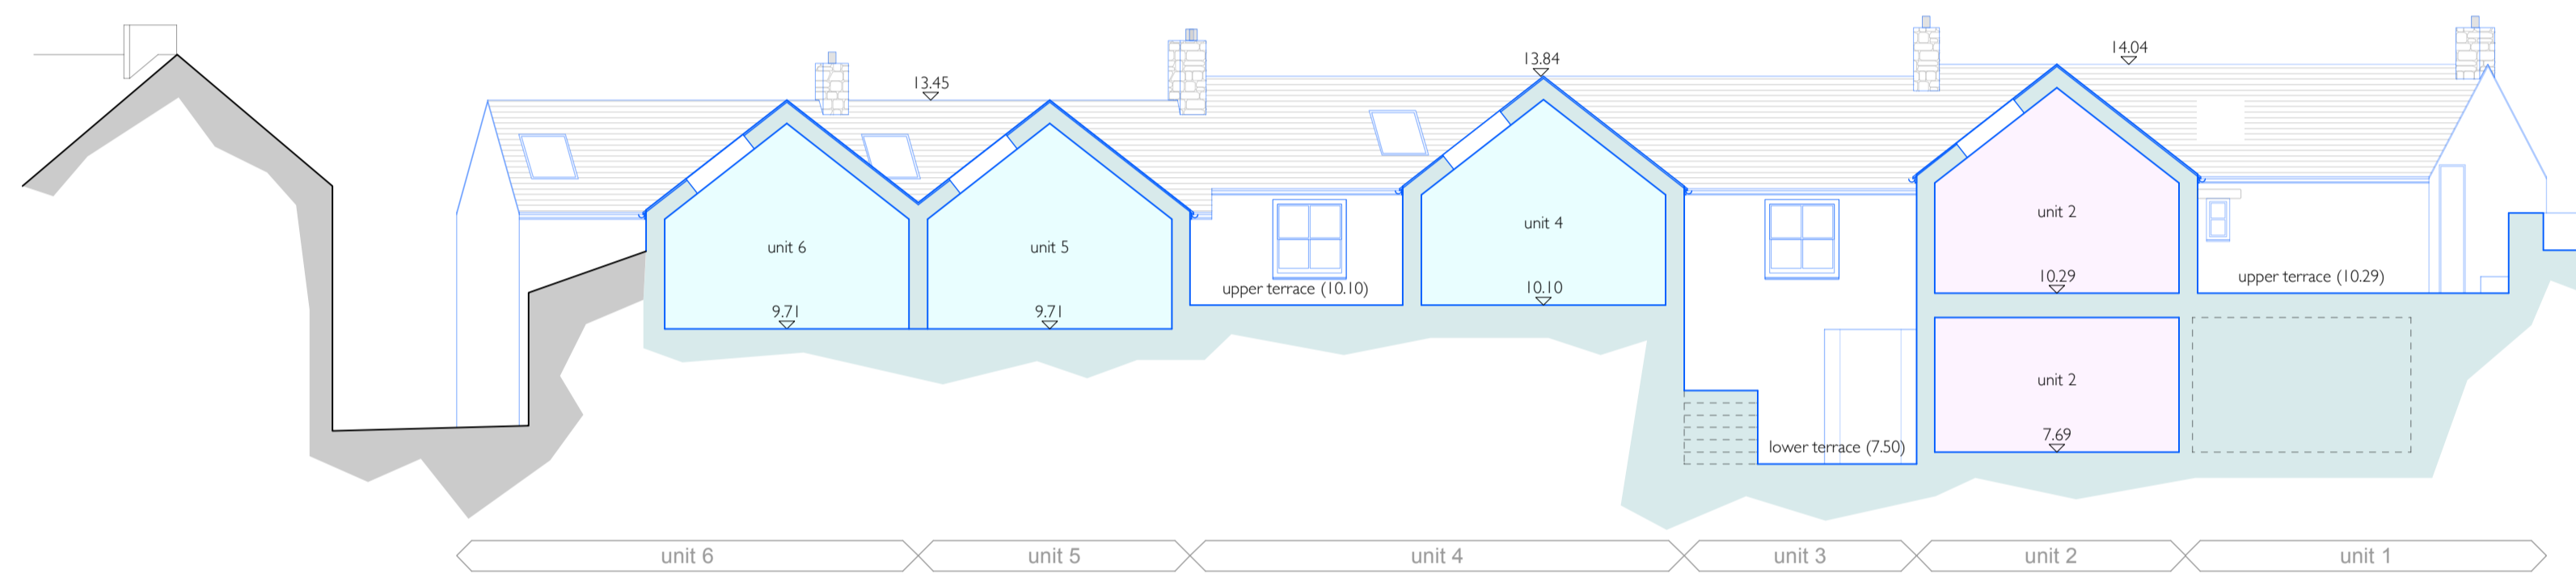

0.00m DATUM
SECTION 3

0.00m DATUM
SECTION 4

0.00m DATUM
SECTION 5

grainge architects

PLANNING

Tregarthen Hotel
Isles of Scilly

Proposed Sections 3,4&5

Scale: 1:100 @ A1 (1:200 @ A3)

Drawing No: 1156 / PL11

The Boat Shed, Michael Browning Way
Exeter EX2 8DD
01392 438051 mail@g-a.uk.com