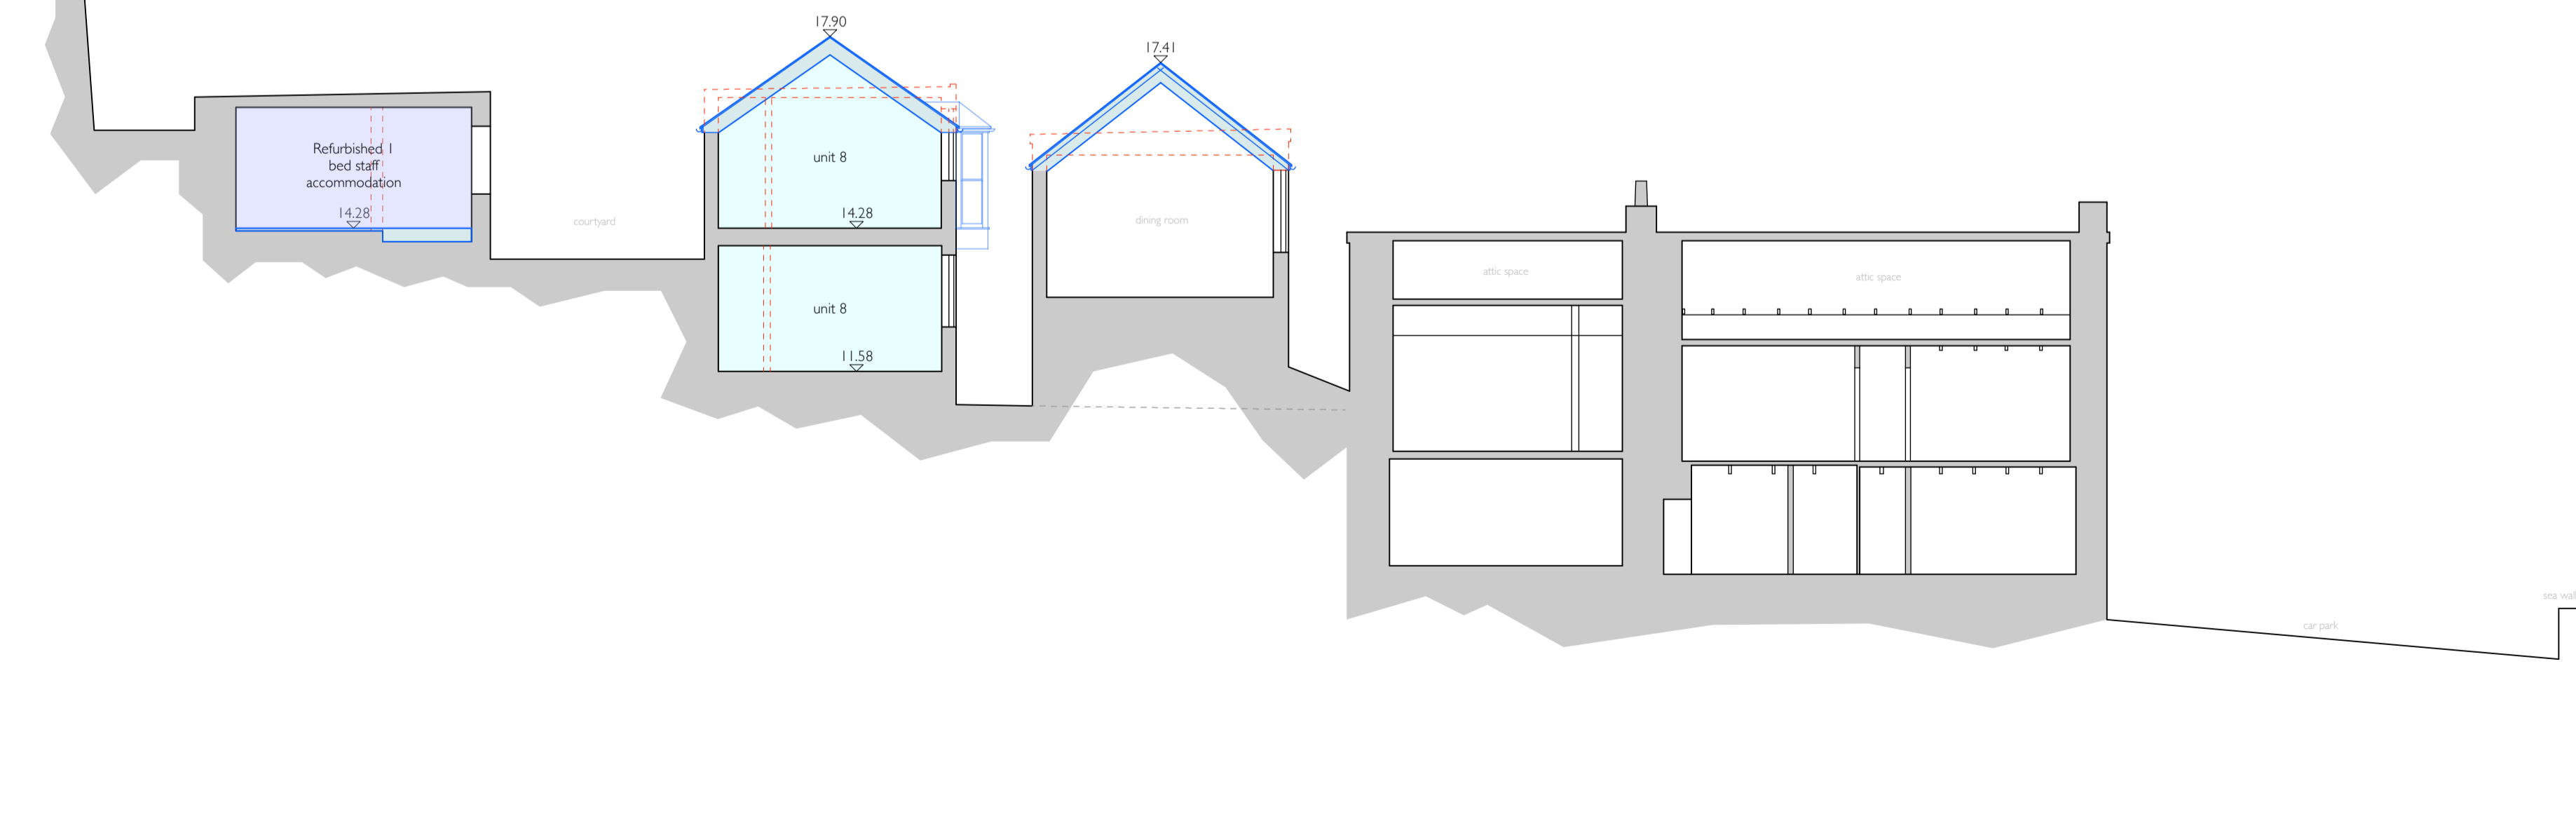

0.00m DATUM
SECTION 3

0.00m DATUM
SECTION 4

0.00m DATUM
SECTION 5

grainge architects

PLANNING

Tregarthen Hotel
Isles of Scilly

Proposed Sections 3,4&5

Scale: 1:100 @ A1 (1:200 @ A3)

Drawing No: 1156 / PL11

The Boat Shed, Michael Browning Way
Exeter EX2 8DD
01392 438051 mail@g-a.uk.com