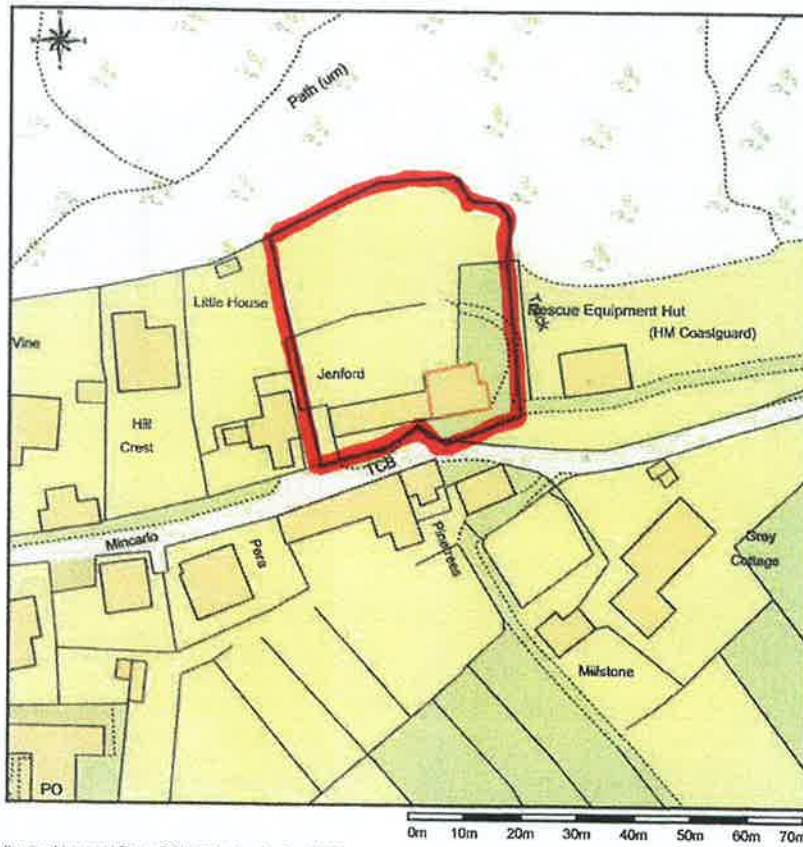

# Location Plan of TR230PR

This Plan includes the following Licensed Data: OS MasterMap Colour PDF Location Plan by the Ordnance Survey National Geographic Database and incorporating surveyed revision available at the date of production. Reproduction in whole or in part is prohibited without the prior permission of Ordnance Survey. The representation of a road, track or path is no evidence of a right of way. The representation of features, as lines is no evidence of a property boundary. © Crown copyright and database rights, 2015. Ordnance Survey 0100031673

Scale: 1:1250, paper size: A4

RECEIVED BY THE  
PLANNING DEPARTMENT  
15 JUL 2016