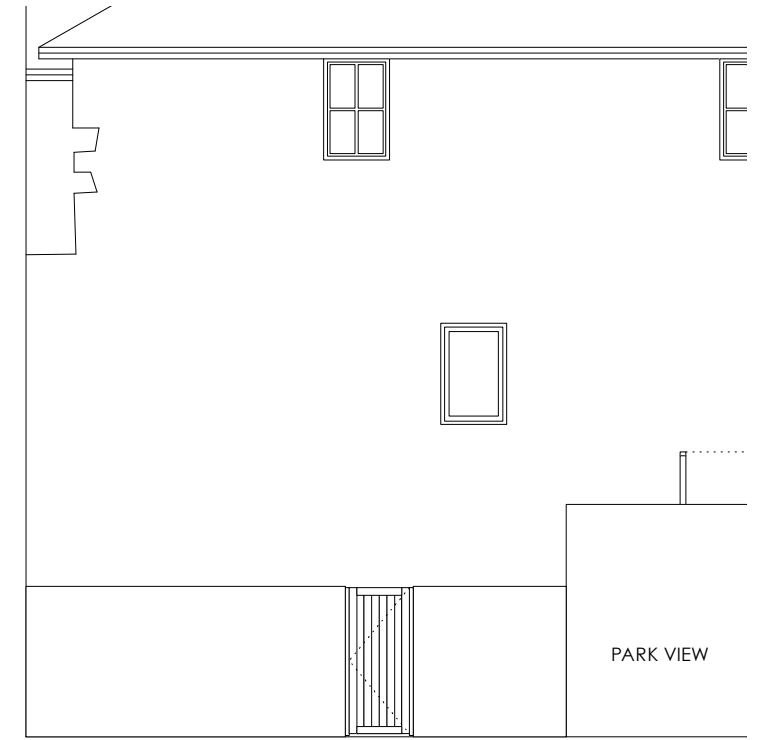

0 5 10

SCALE IN METRES

20

0 5 10

PARK VIEW

MADURA

EXISTING REAR ELEVATION

HARBOUR VIEW

PARK VIEW

EXISTING SIDE ELEVATION

0 5 10

PARK VIEW

MADURA

HARBOUR VIEW

THOROFARE

EXISTING PLAN

## EXISTING PLANS + ELEVATIONS

DRAWING NO. PV2-02

DATE - JUN 2016

SCALE - 1:100 & A3