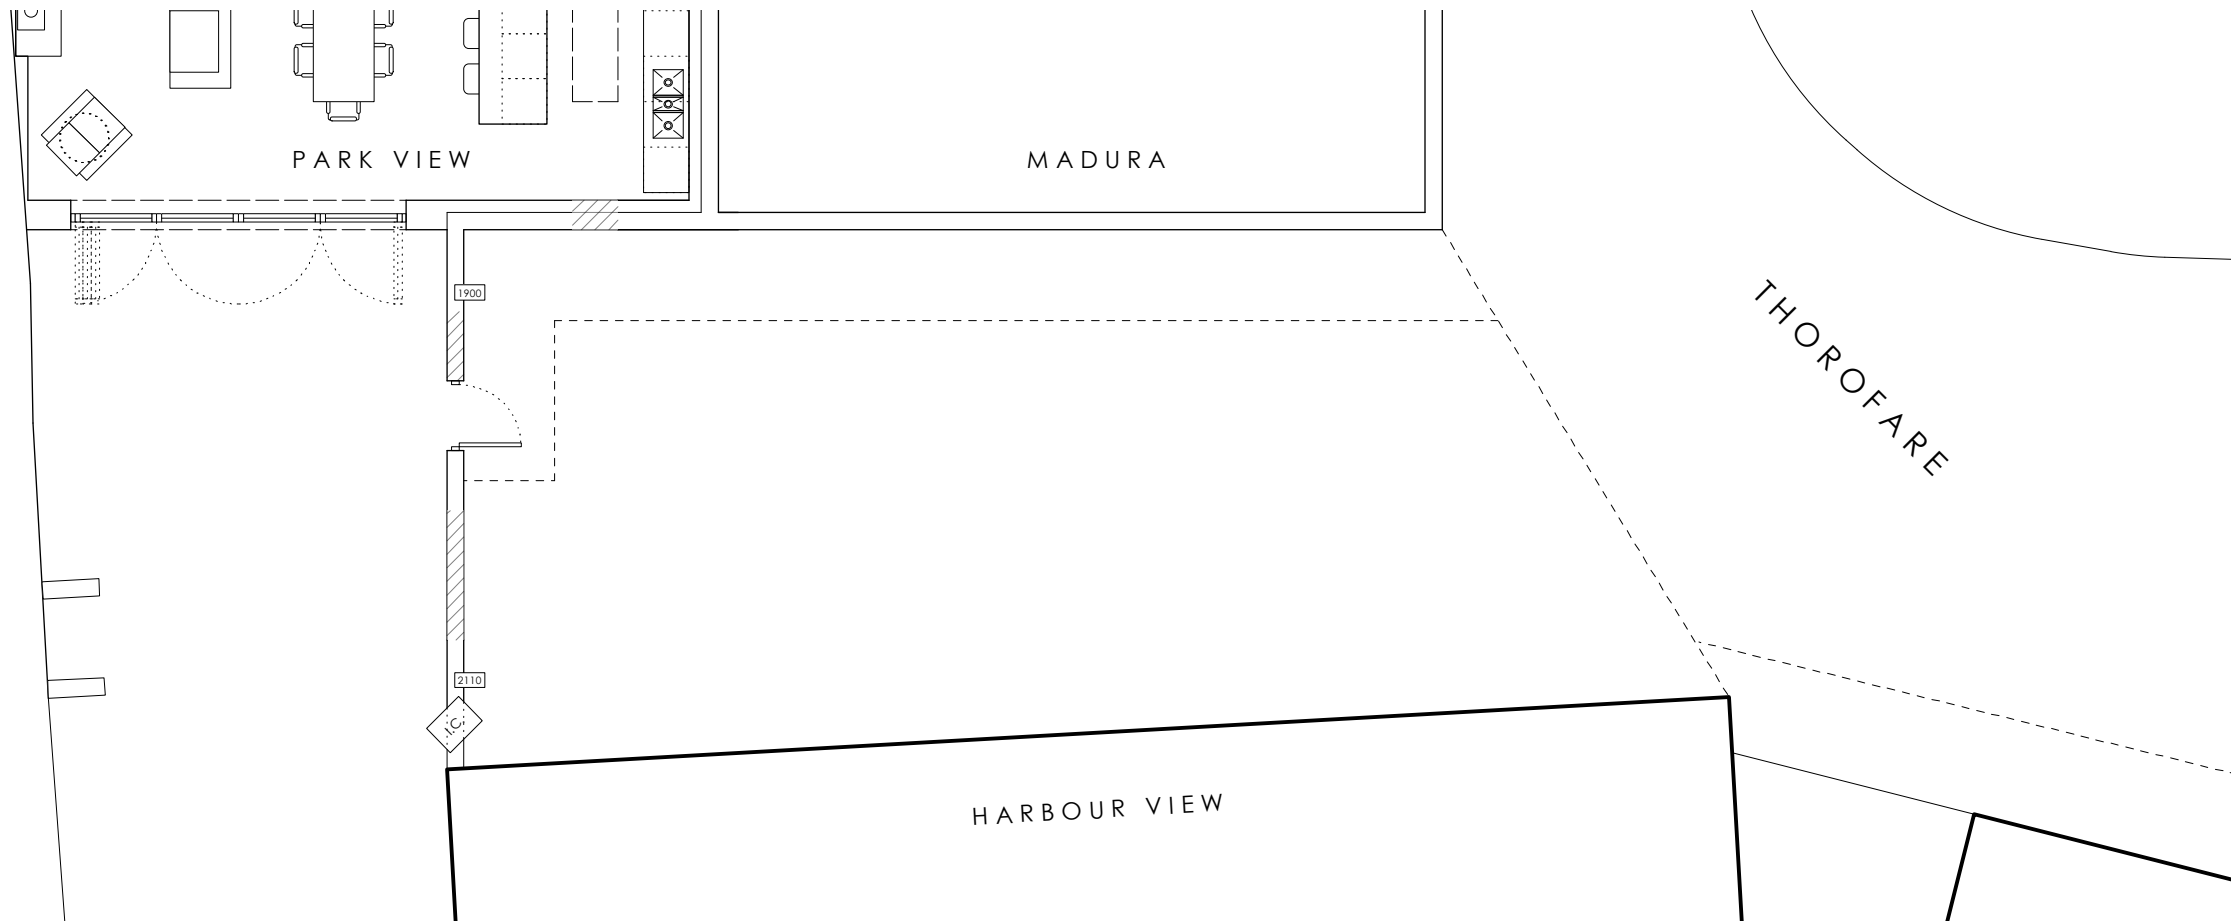

0 5 10

SCALE IN METRES

20

0 5 10

PARK VIEW

MADURA

EXISTING REAR ELEVATION

HARBOUR VIEW

PARK VIEW

EXISTING SIDE ELEVATION

0 5 10

PARK VIEW

MADURA

HARBOUR VIEW

THOROFARE

EXISTING PLAN

## EXISTING PLANS + ELEVATIONS

DRAWING NO. PV2-02

DATE - JUN 2016

SCALE - 1:100 & A3