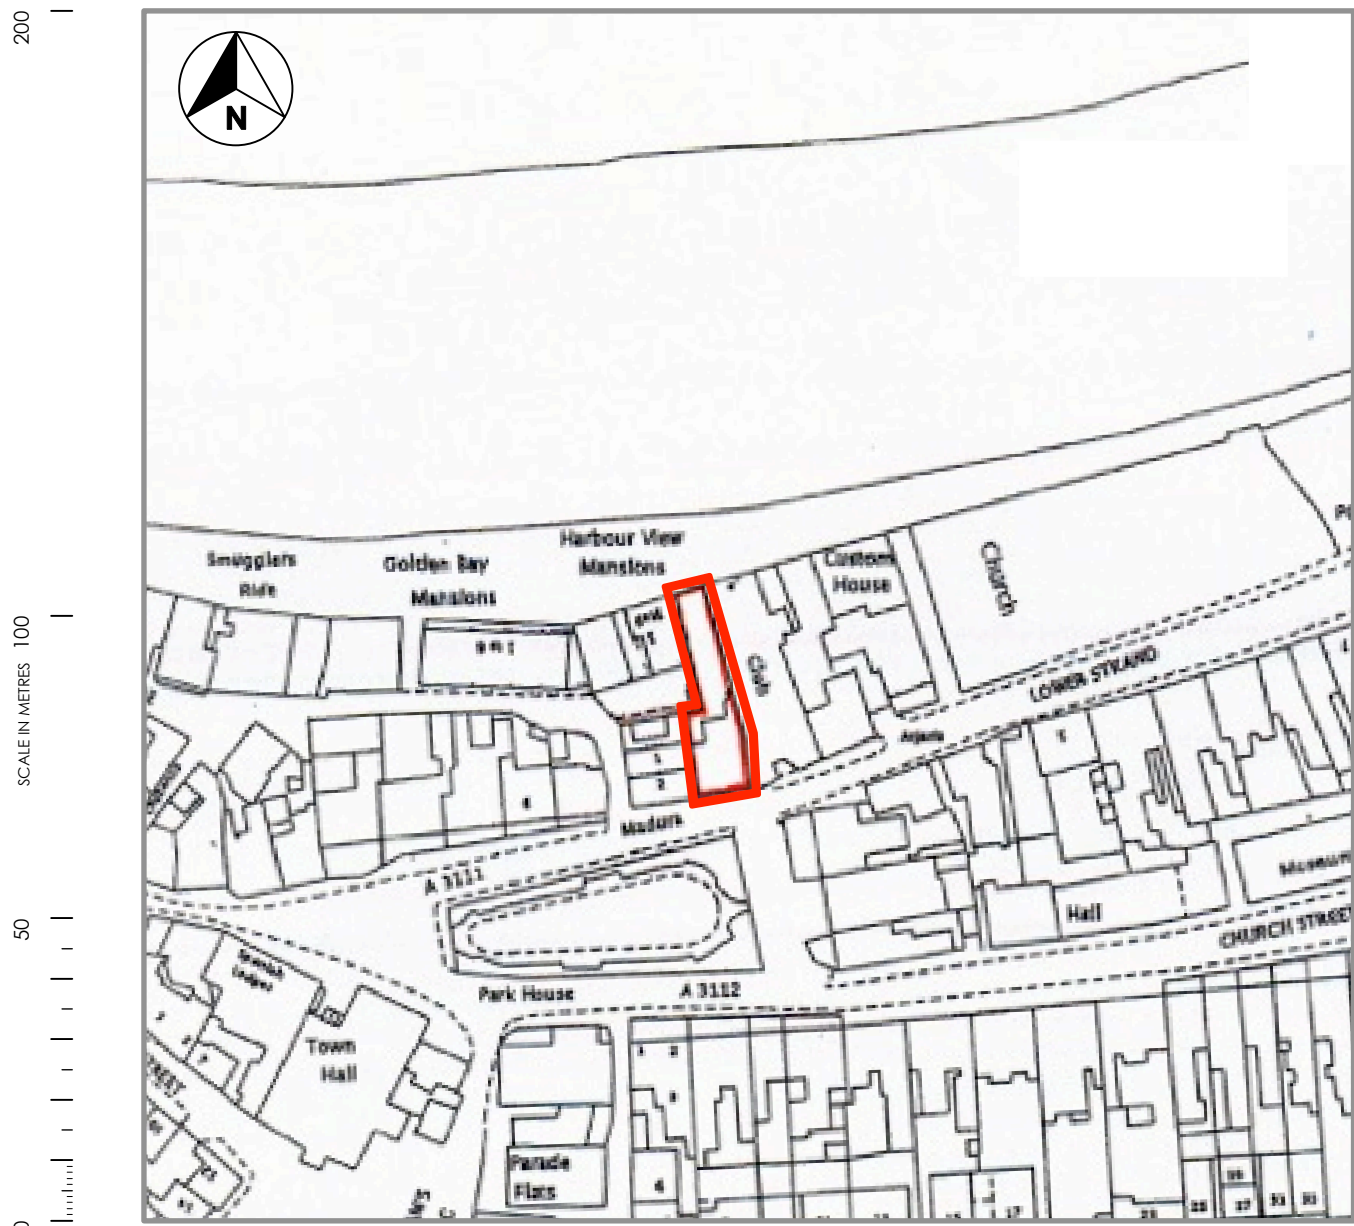

0 50 100 200
SCALE IN METRES

LOCATION PLAN 1:1250

0 5 10 20 30 40 50
SCALE IN METRES

BLOCK PLAN 1:500

PARK VIEW
THE PARADE, ST MARYS

LOCATION PLAN
BLOCK PLAN

DRAWING NO. PV2-01
DATE - JUN 2016
SCALE - SEE NOTE & A3