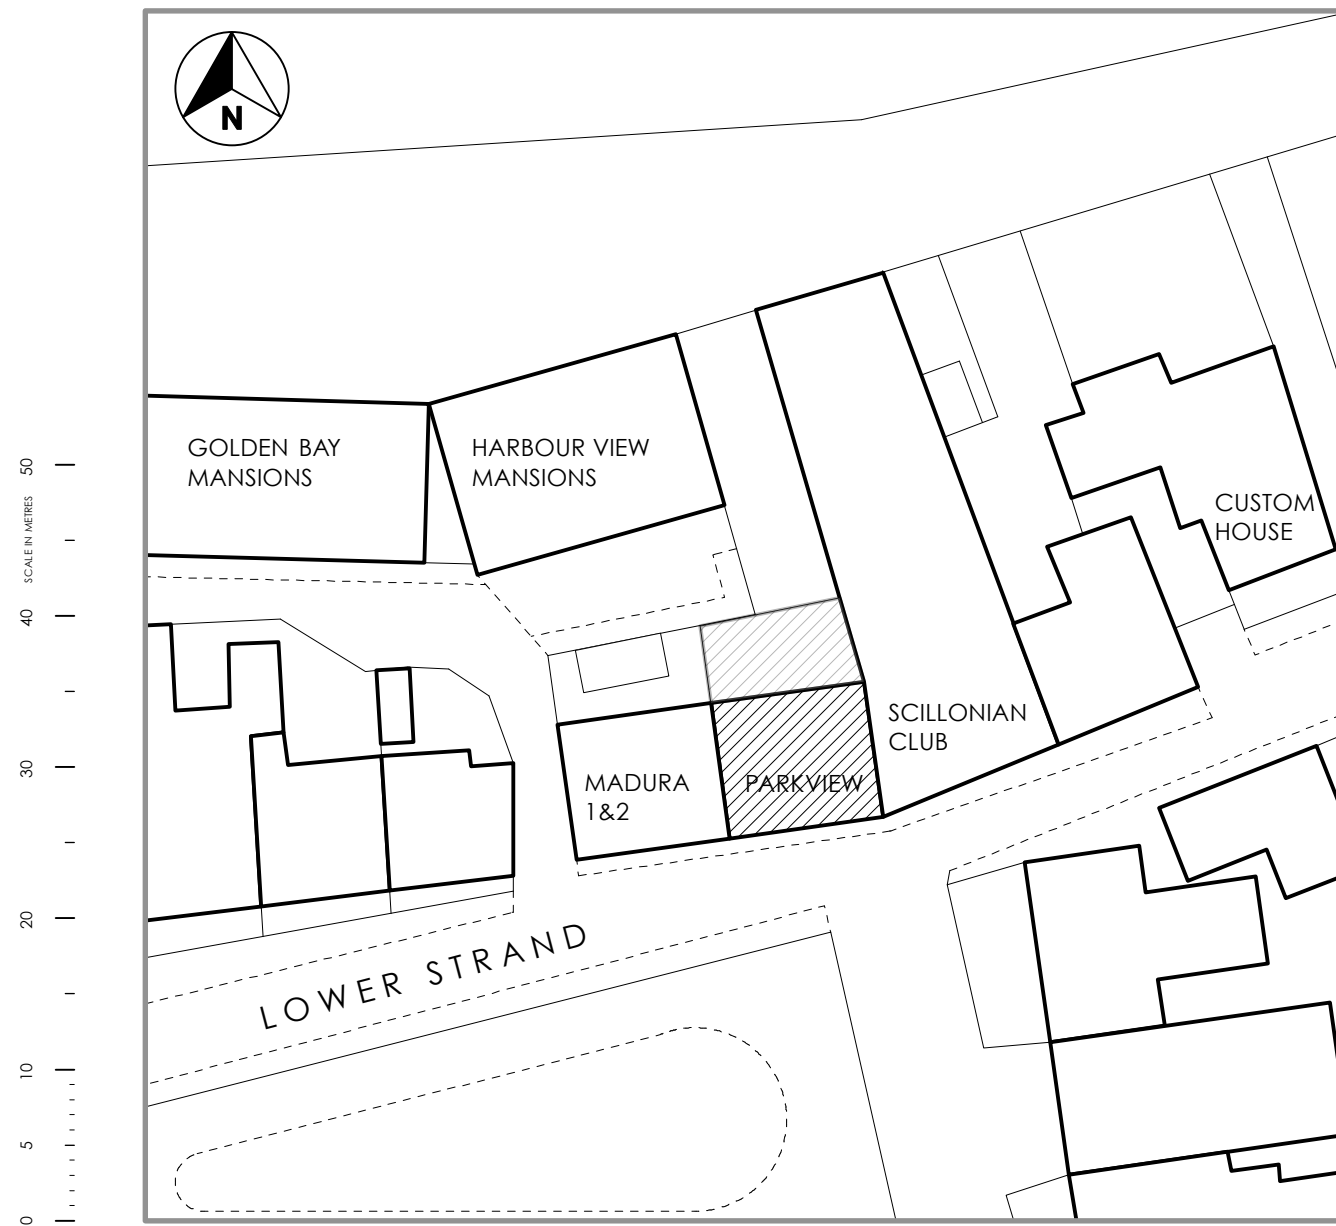

0 50 100 200
SCALE IN METRES

LOCATION PLAN 1:1250

0 5 10 20 30 40 50
SCALE IN METRES

BLOCK PLAN 1:500

PARK VIEW
THE PARADE, ST MARYS

LOCATION PLAN
BLOCK PLAN

DRAWING NO. PV2-01
DATE - JUN 2016
SCALE - SEE NOTE & A3