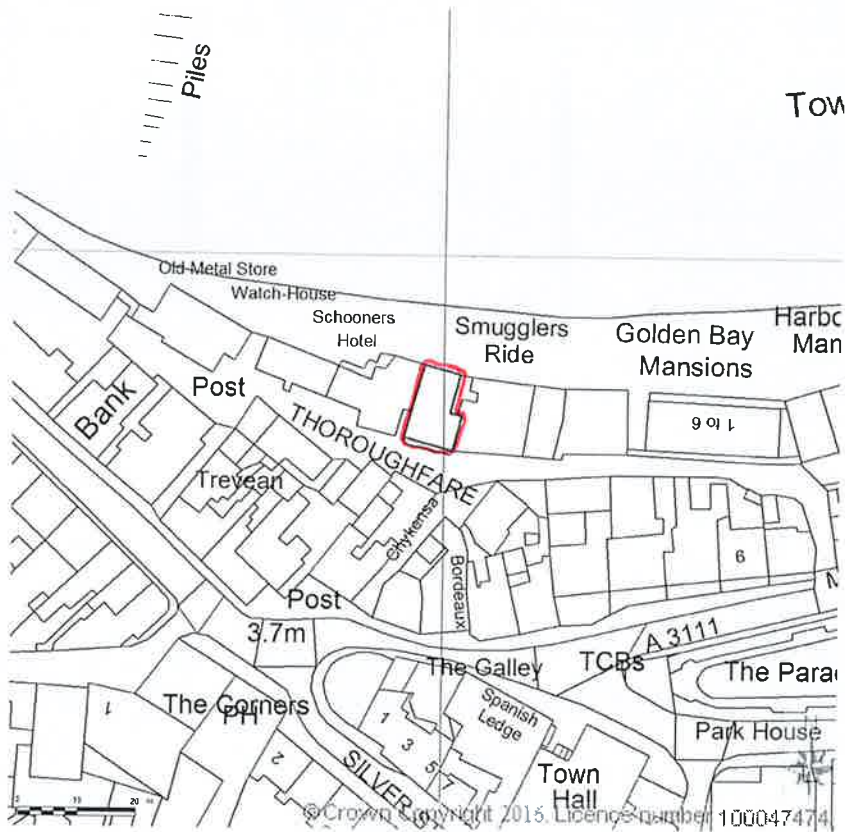

SITE LOCATION PLAN
AREA 2 HA
SCALE 1:1250 on A4
CENTRE COORDINATES: 90297, 10572

Supplied by Streetwise Maps Ltd
www.streetwise.net
Licence No: 100047474
18/05/2016 15:21

RECEIVED BY THE
PLANNING DEPARTMENT
18 JUL 2016