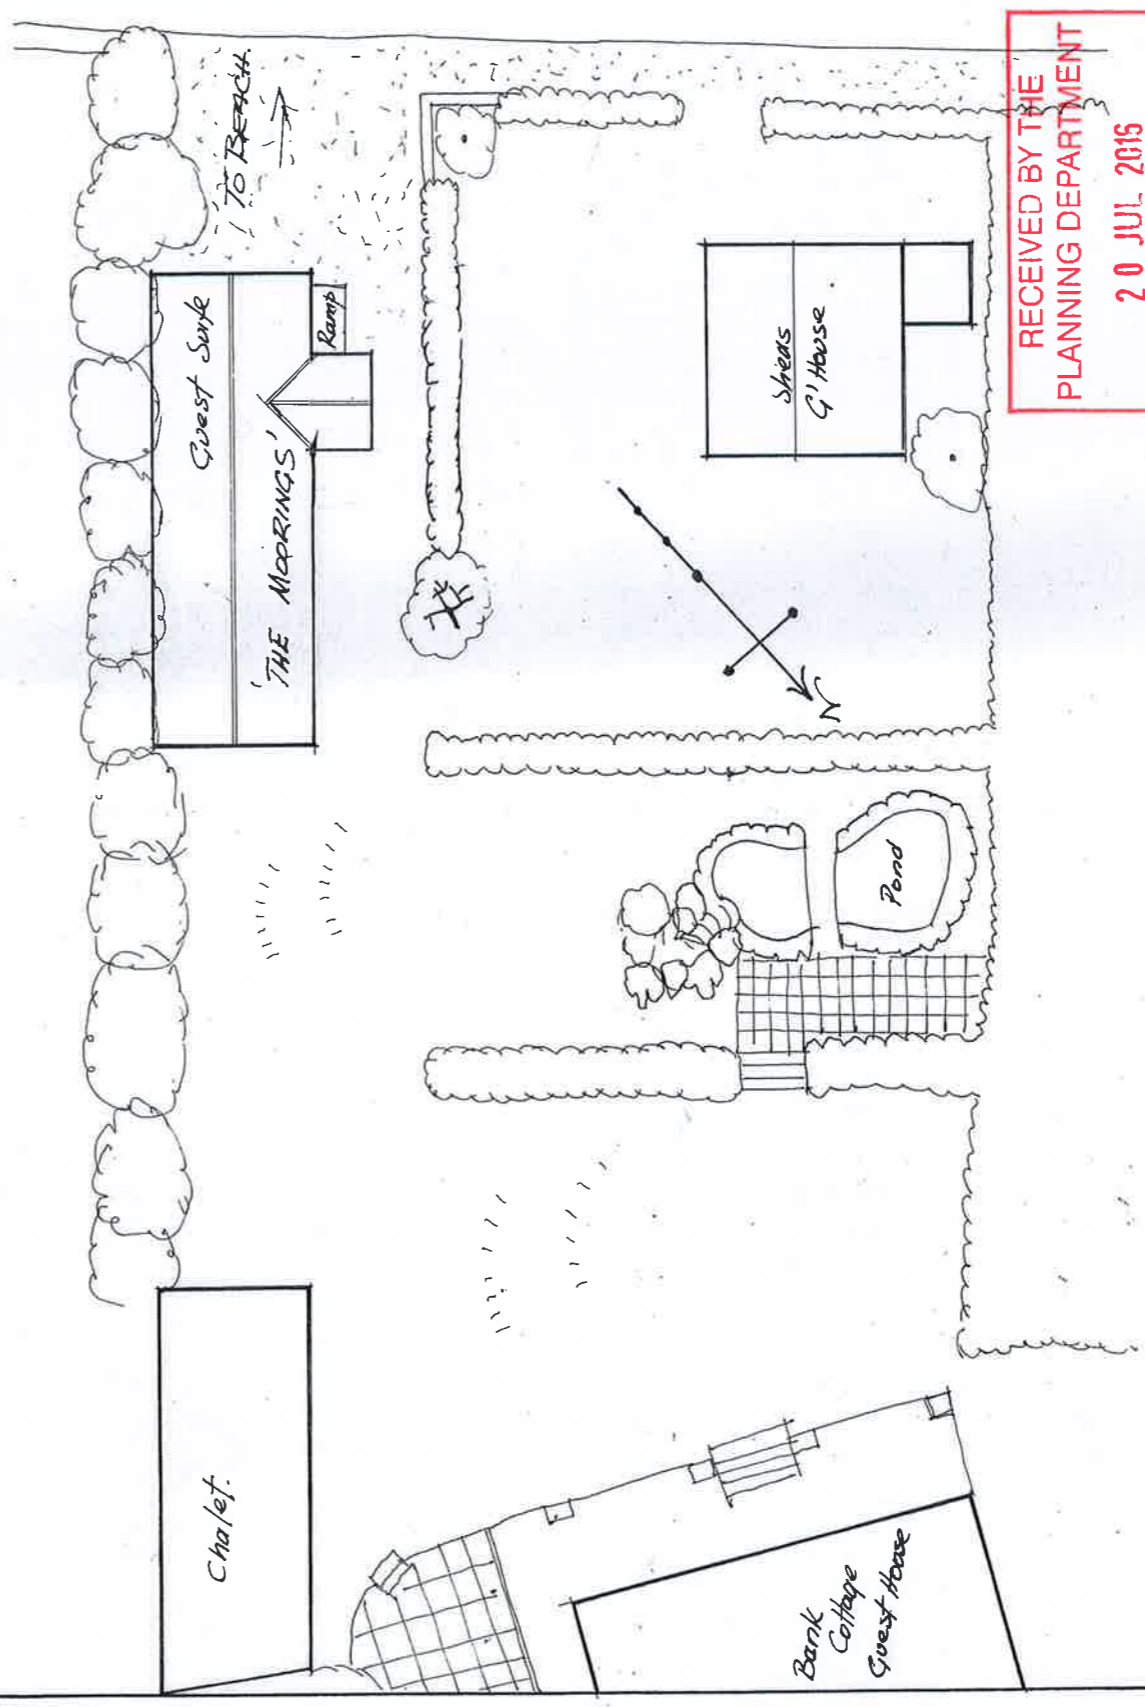

# BANK COTTAGE GUEST HOUSE, BRYHER

SITE PLAN 1:1250

RECEIVED BY THE  
 PLANNING DEPARTMENT  
 20 JUL 2015

BLOCK PLAN 1:200

July 2016