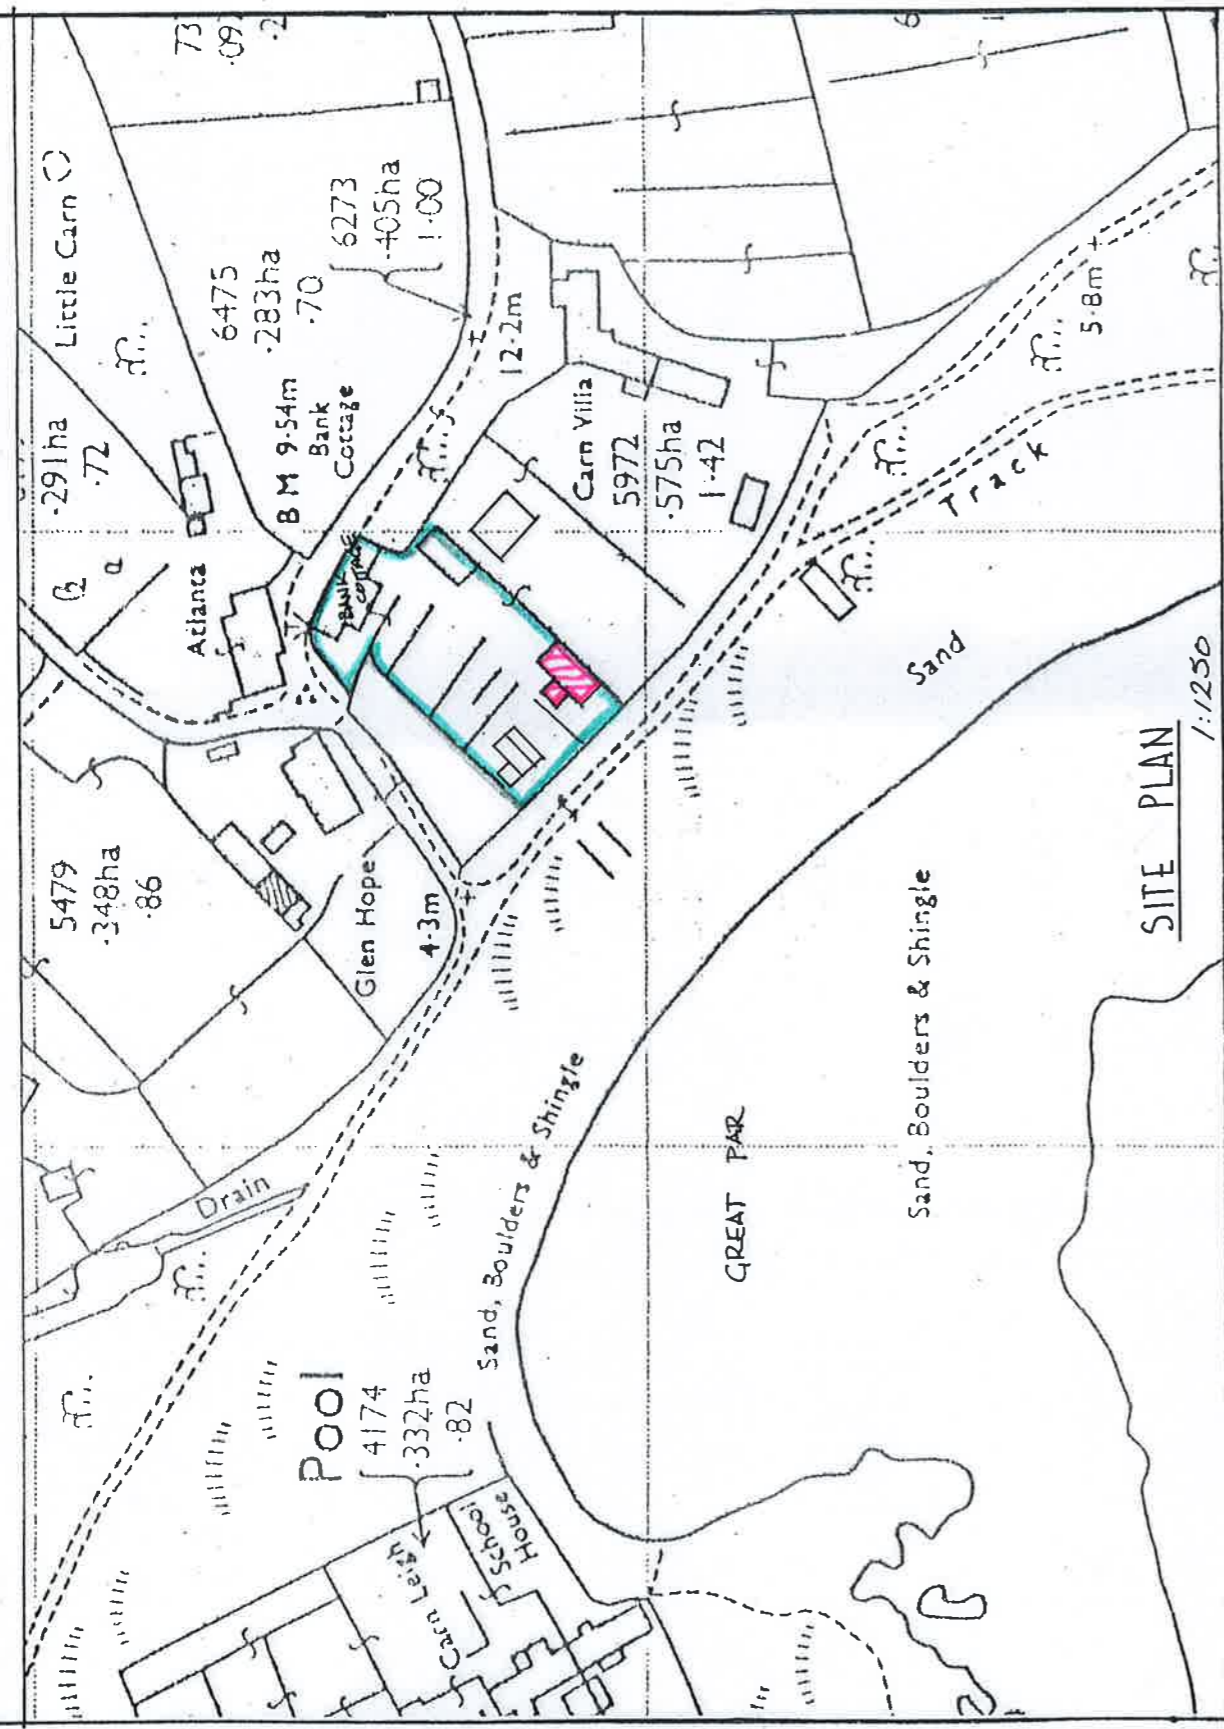

# BANK COTTAGE GUEST HOUSE, BRYHER

SITE PLAN 1:1250

RECEIVED BY THE  
 PLANNING DEPARTMENT  
 20 JUL 2015

BLOCK PLAN 1:200

July 2016