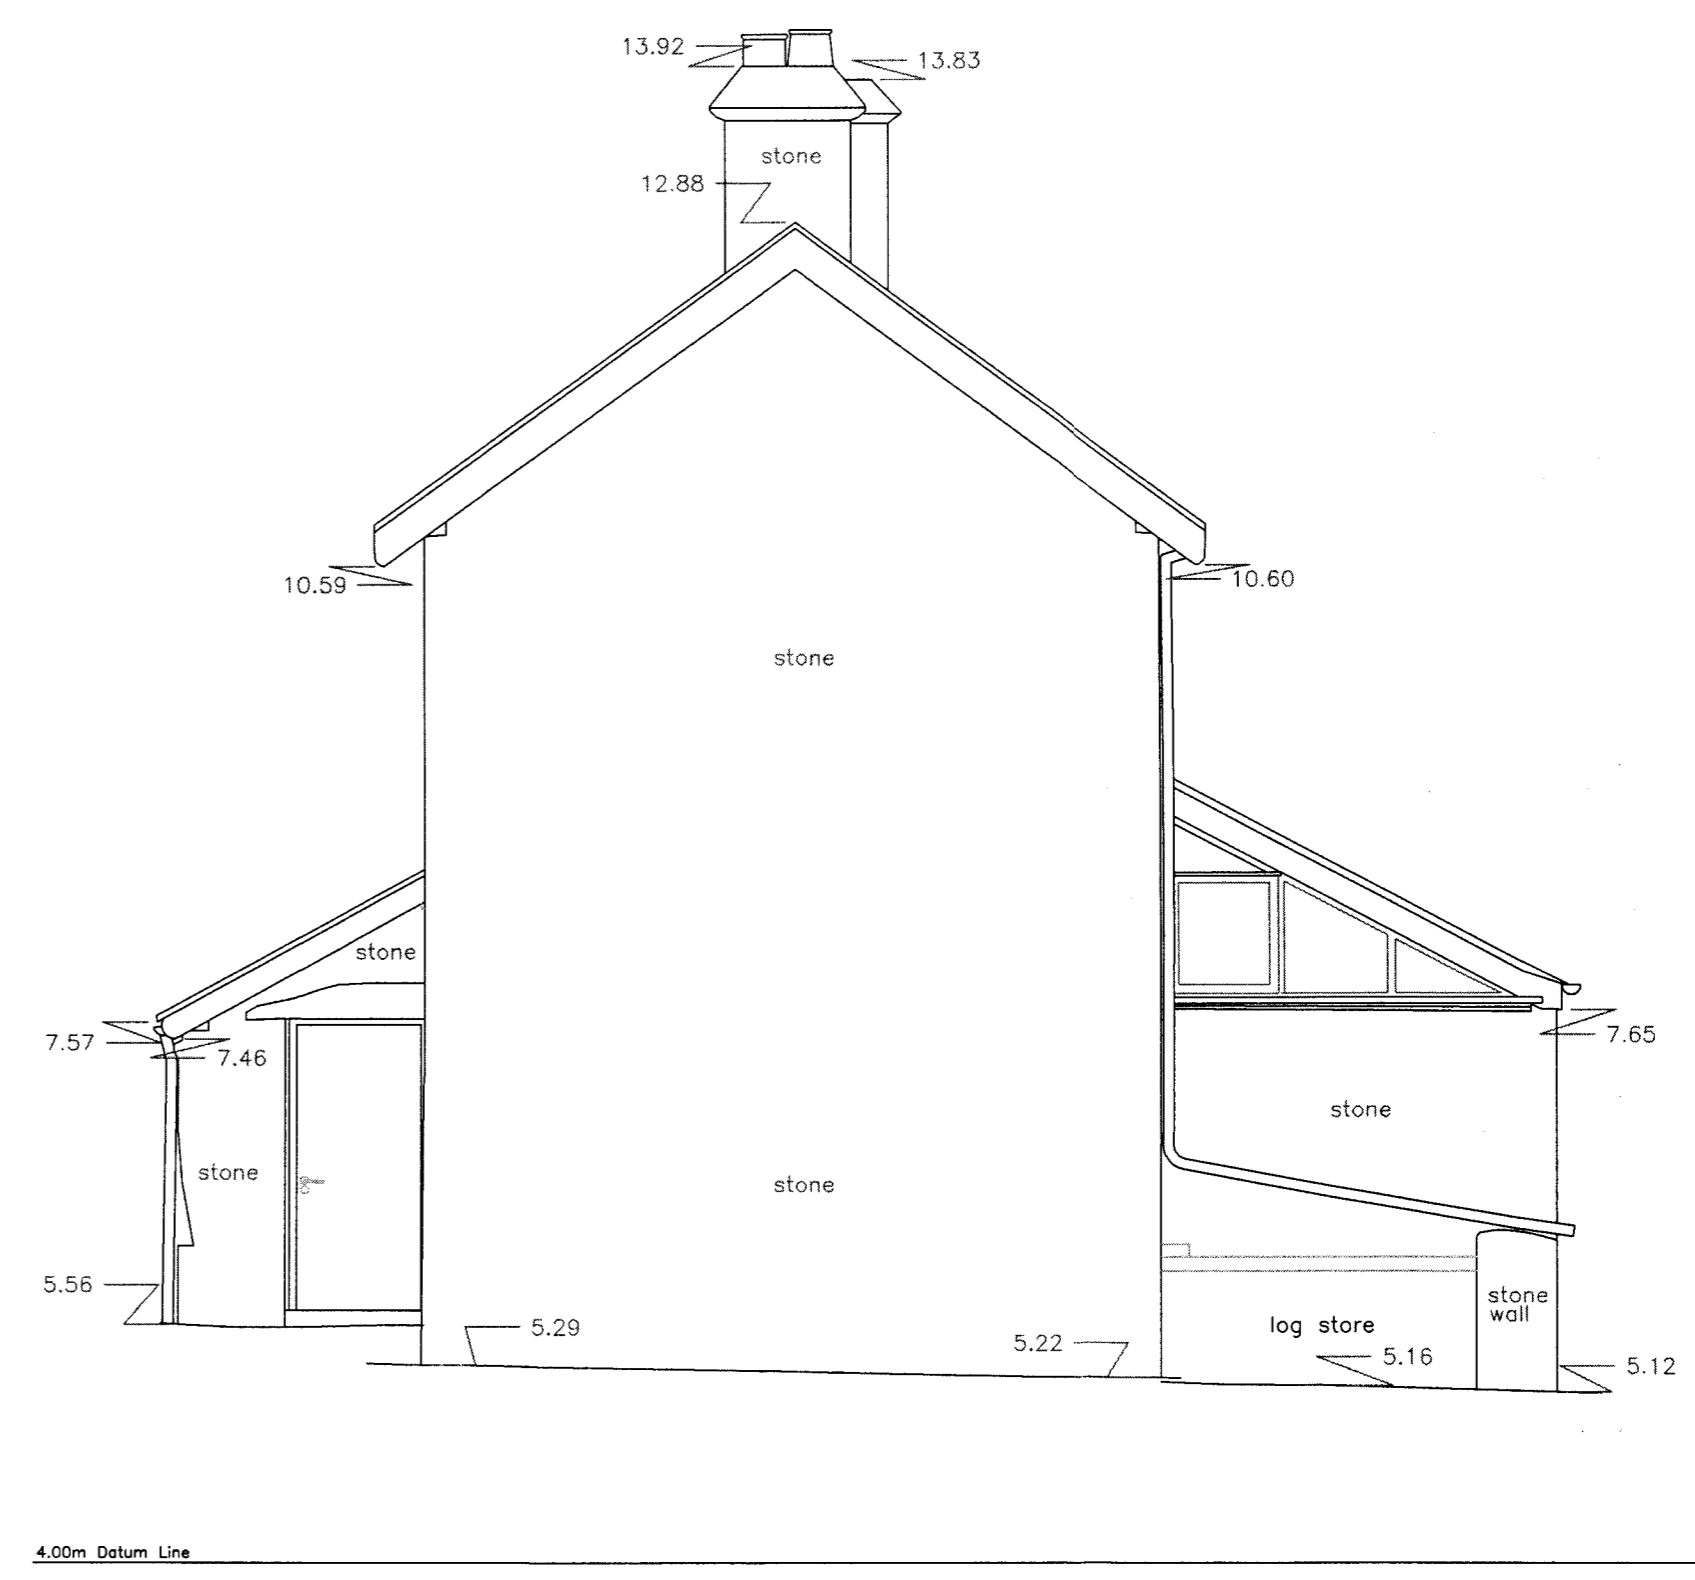

Scale 1:50

RECEIVED BY THE
PLANNING DEPARTMENT
26 JUL 2016

SOUTH EAST ELEVATION

NORTH EAST ELEVATION

NORTH WEST ELEVATION

SOUTH WEST ELEVATION

DANDOSURVEYING LTD
Land & Measured Building Surveyors
27-29 New Street
Charfield
South Glos.
GL12 8ES
Tel: 01453 845017
Tel: 01453 845360
www.dandosurveying.co.uk
enquiries@dandosurveying.co.uk

Project Name:
Moorings Cottage
Old Grimsby, Tresco, Isles of Scilly

Drawing Title:
Detailed Elevations

Client:
Tresco Estates
Agent:

Date: 23rd February 2016 Scale: 1:50 @ A1

Grid Orientation: Num/GPS Sheet ID: 11EAA08001 Rev: None

Site Level Datum: OS GPS Surveyed By: FT Drawn By: OS