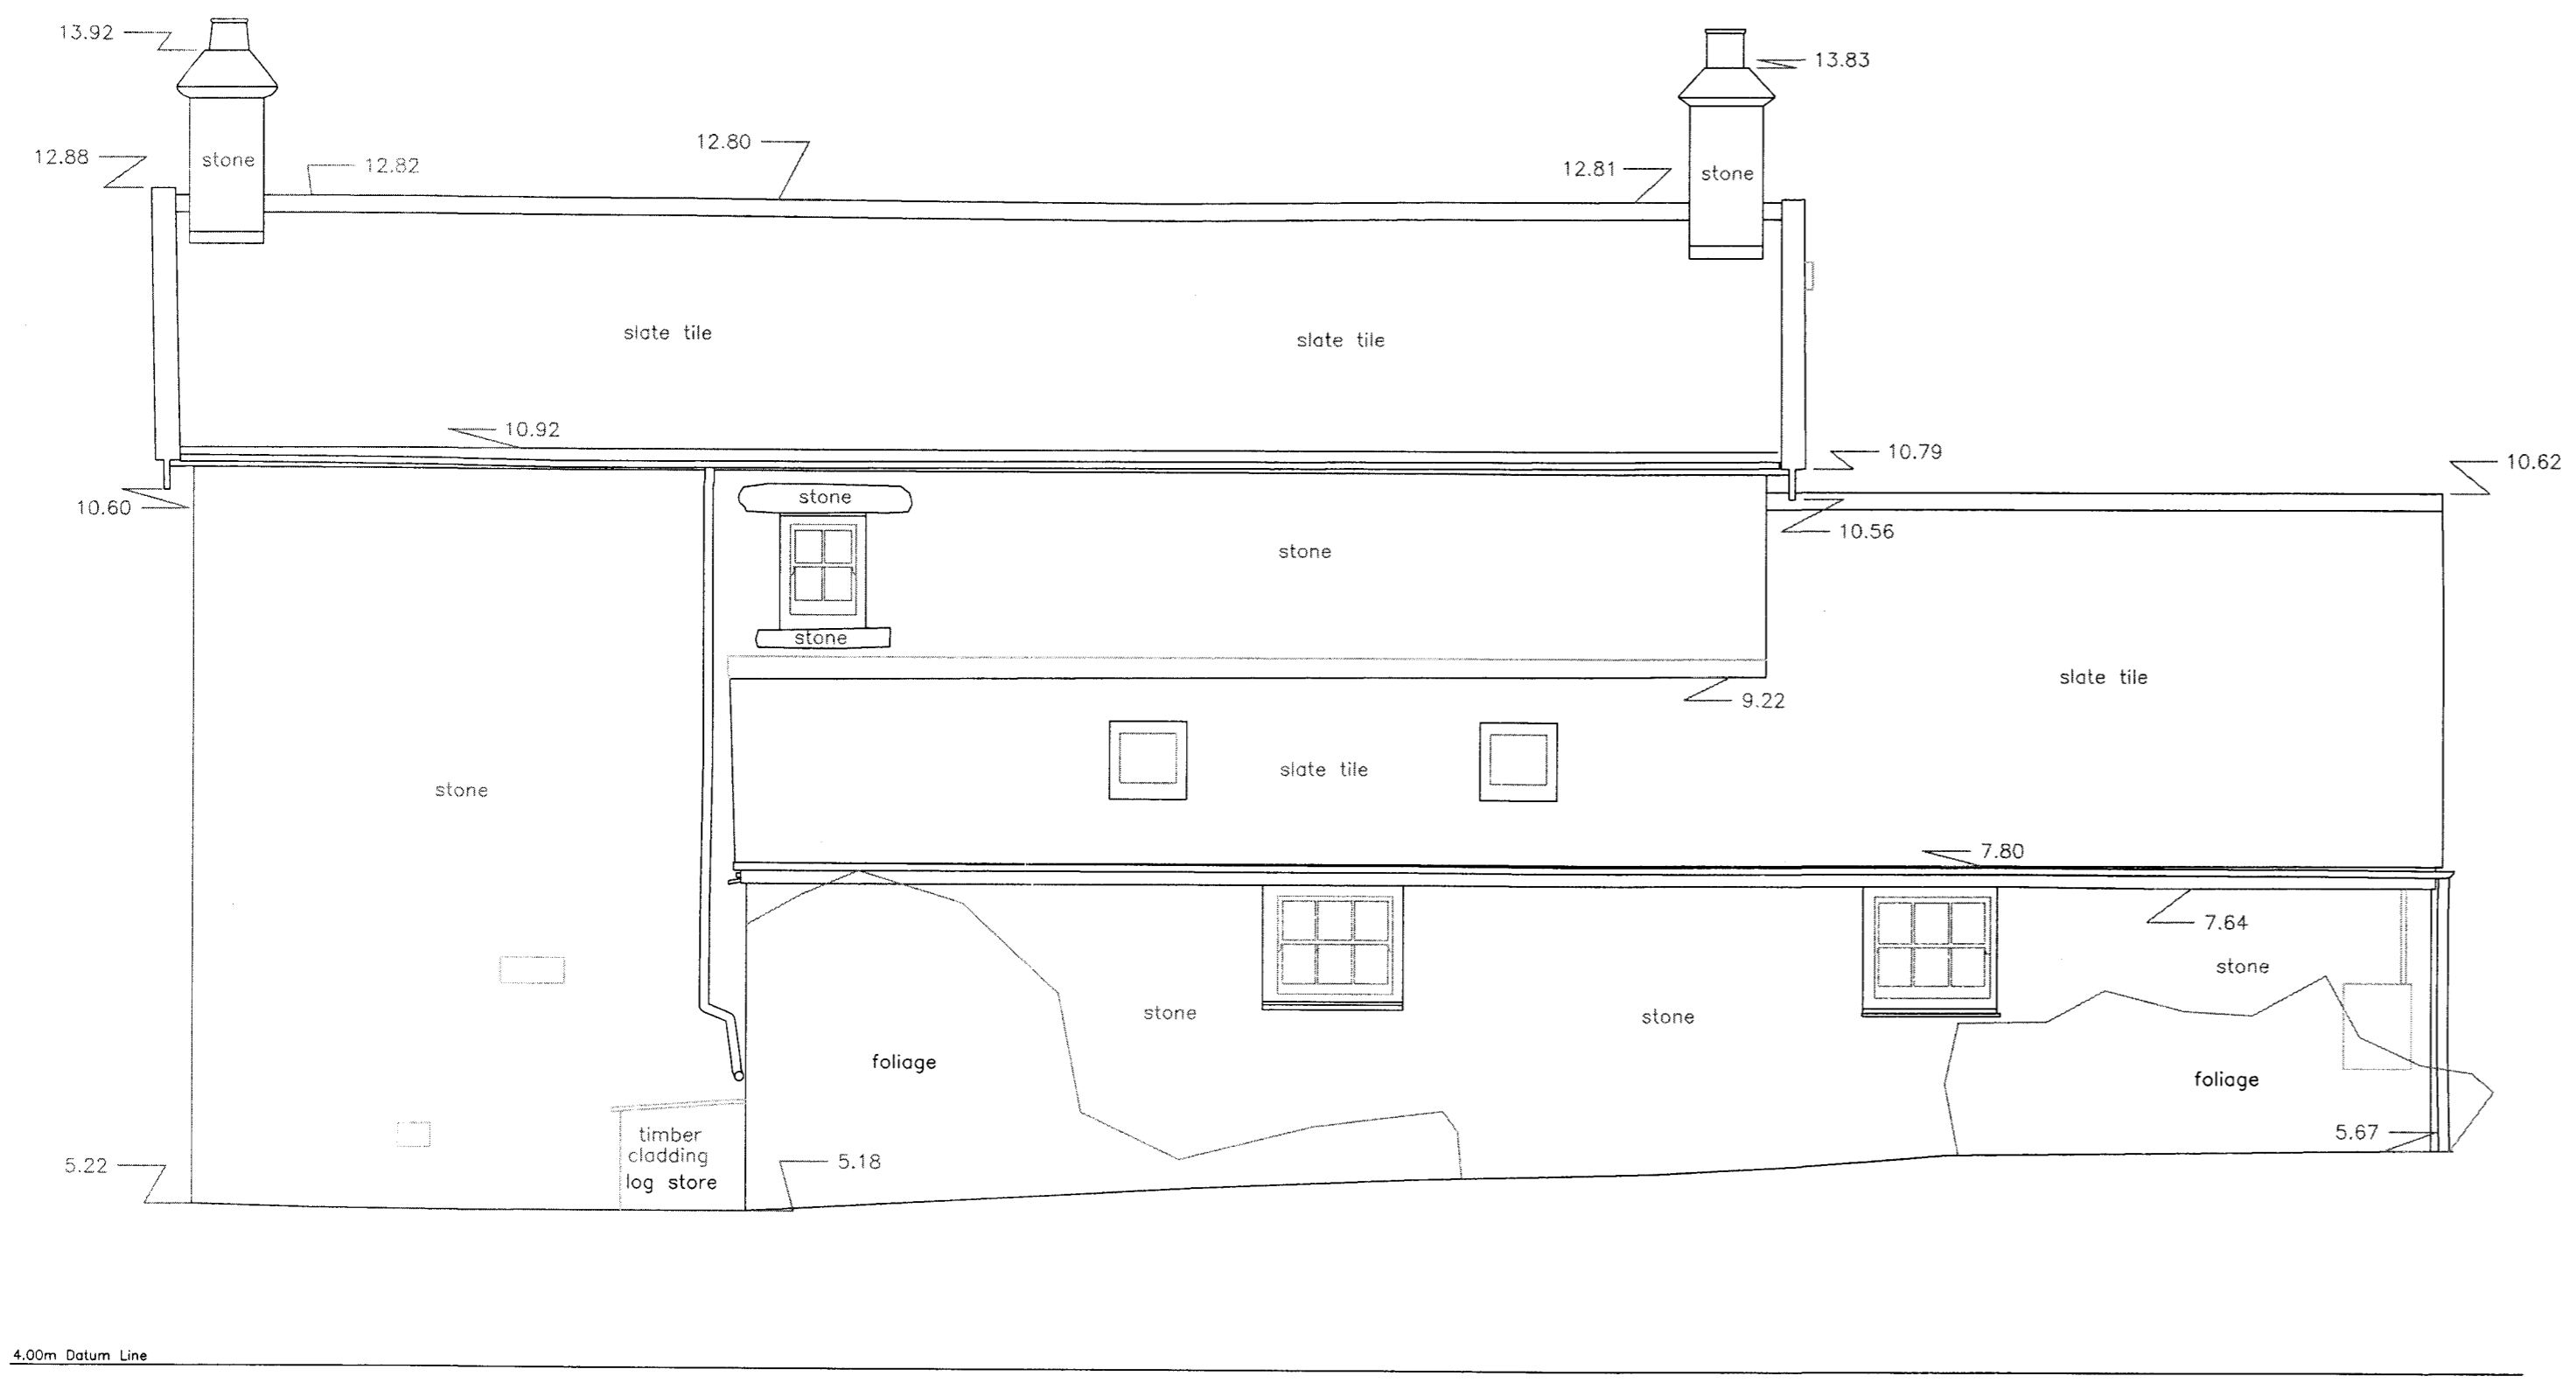

Scale 1:50

RECEIVED BY THE
PLANNING DEPARTMENT
26 JUL 2016

SOUTH EAST ELEVATION

NORTH EAST ELEVATION

NORTH WEST ELEVATION

SOUTH WEST ELEVATION

DANDOSURVEYING LTD
Land & Measured Building Surveyors
27-29 New Street
Charfield
South Glos.
GL12 8ES
Tel: 01453 845017
Tel: 01453 845360
www.dandosurveying.co.uk
enquiries@dandosurveying.co.uk

Project Name:
Moorings Cottage
Old Grimsby, Tresco, Isles of Scilly

Drawing Title:
Detailed Elevations

Client:
Tresco Estates
Agent:

Date: 23rd February 2016 Scale: 1:50 @ A1

Grid Orientation: Num/GPS Sheet ID: 11EAA08001 Rev: None

Site Level Datum: OS GPS Surveyed By: FT Drawn By: OS