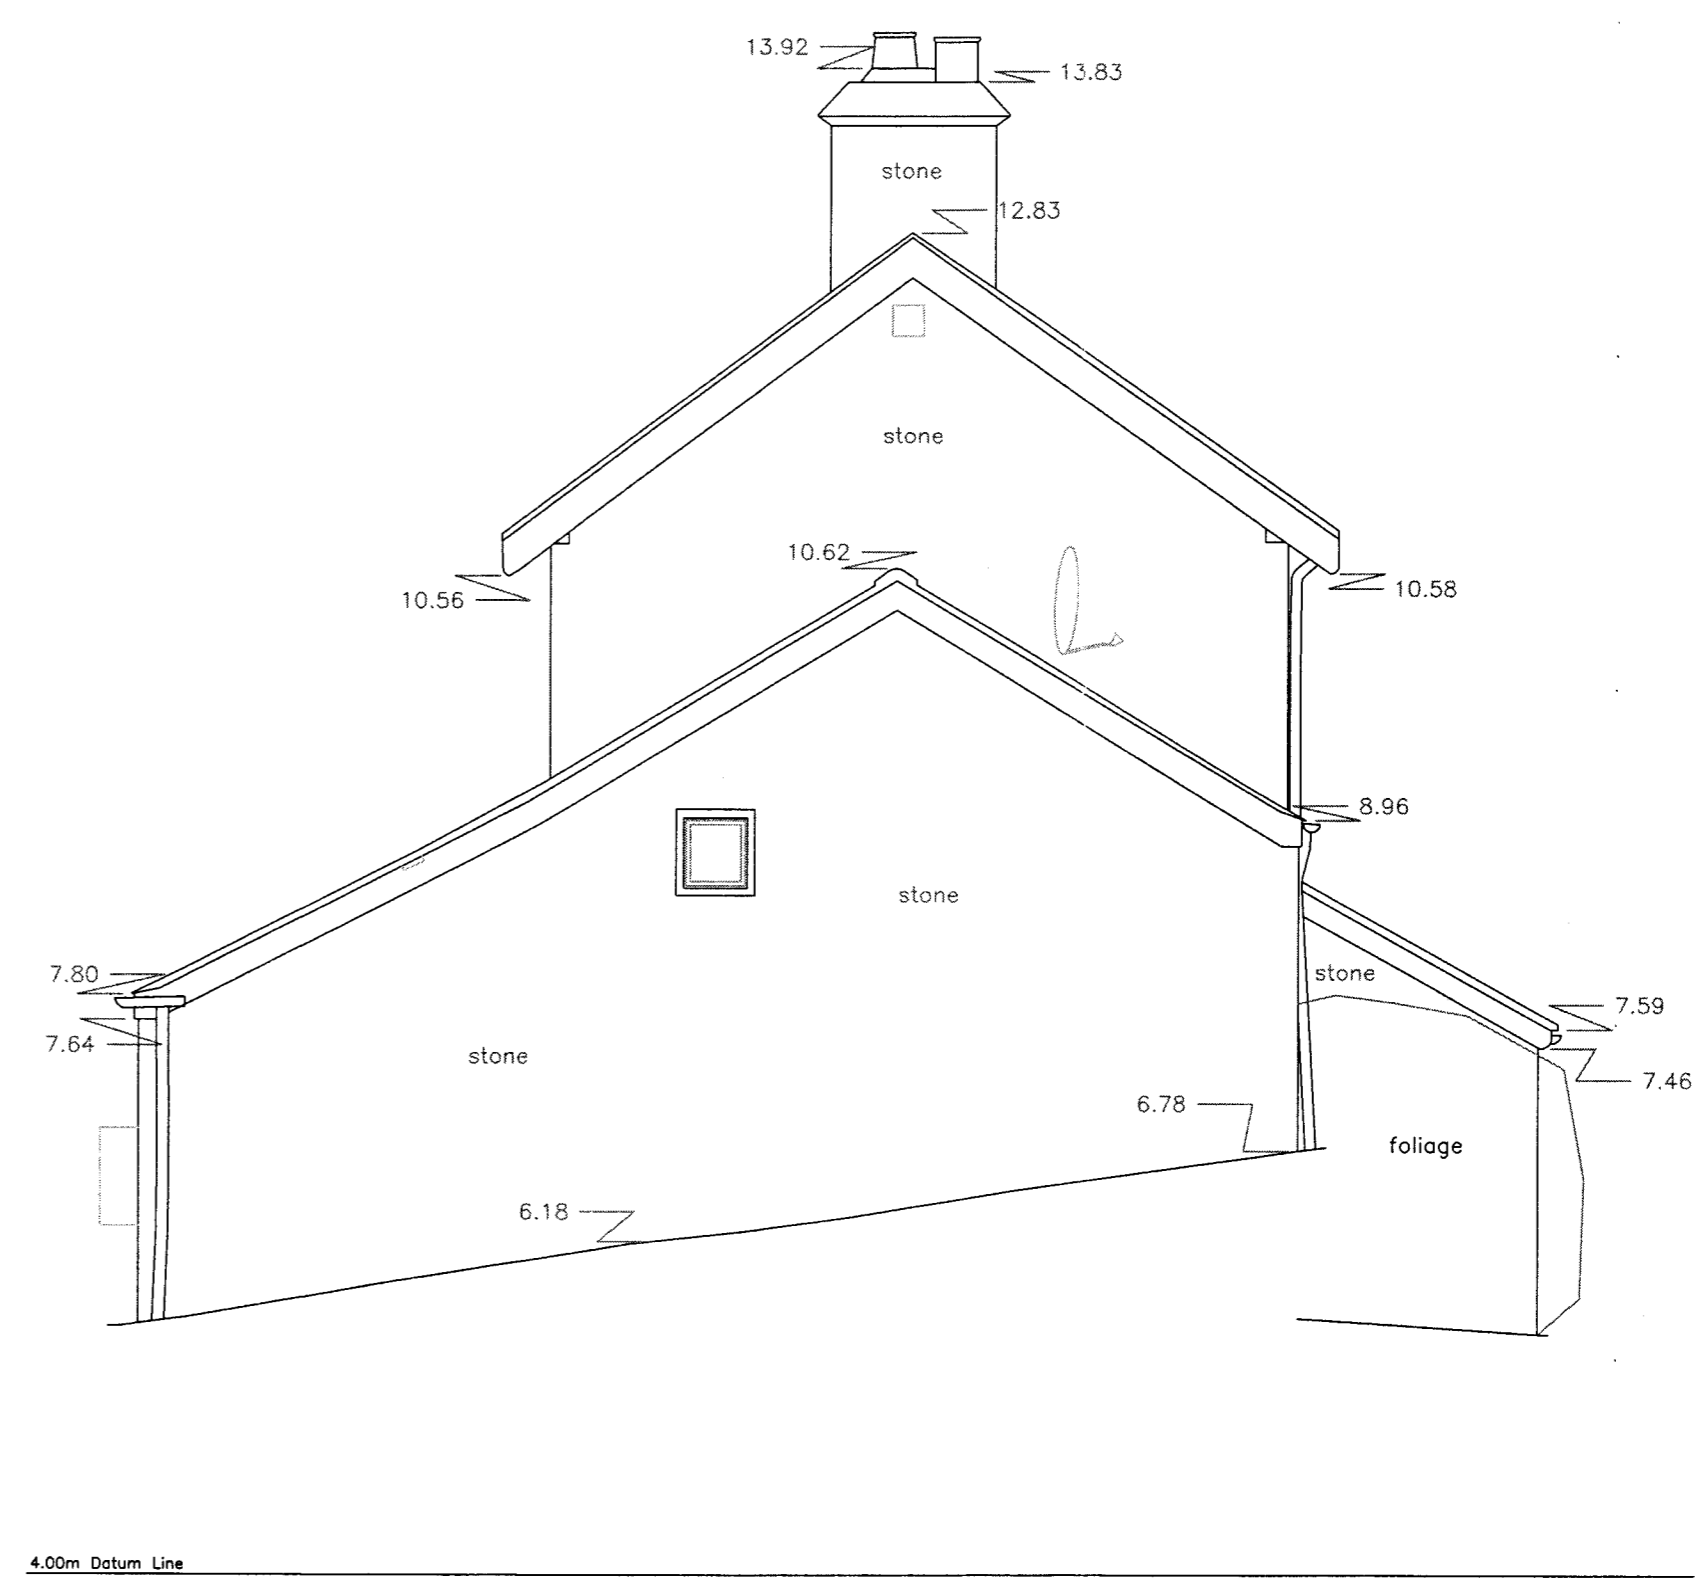

Scale 1:50

RECEIVED BY THE
PLANNING DEPARTMENT
26 JUL 2016

SOUTH EAST ELEVATION

NORTH EAST ELEVATION

NORTH WEST ELEVATION

SOUTH WEST ELEVATION

DANDOSURVEYING LTD
Land & Measured Building Surveyors
27-29 New Street
Charfield
South Glos.
GL12 8ES
Tel: 01453 845017
Tel: 01453 845360
www.dandosurveying.co.uk
enquiries@dandosurveying.co.uk

Project Name:
Moorings Cottage
Old Grimsby, Tresco, Isles of Scilly

Drawing Title:
Detailed Elevations

Client:
Tresco Estates
Agent:

Date: 23rd February 2016 Scale: 1:50 @ A1

Grid Orientation: Num/GPS Sheet ID: 11EAA08001 Rev: None

Site Level Datum: OS GPS Surveyed By: FT Drawn By: OS