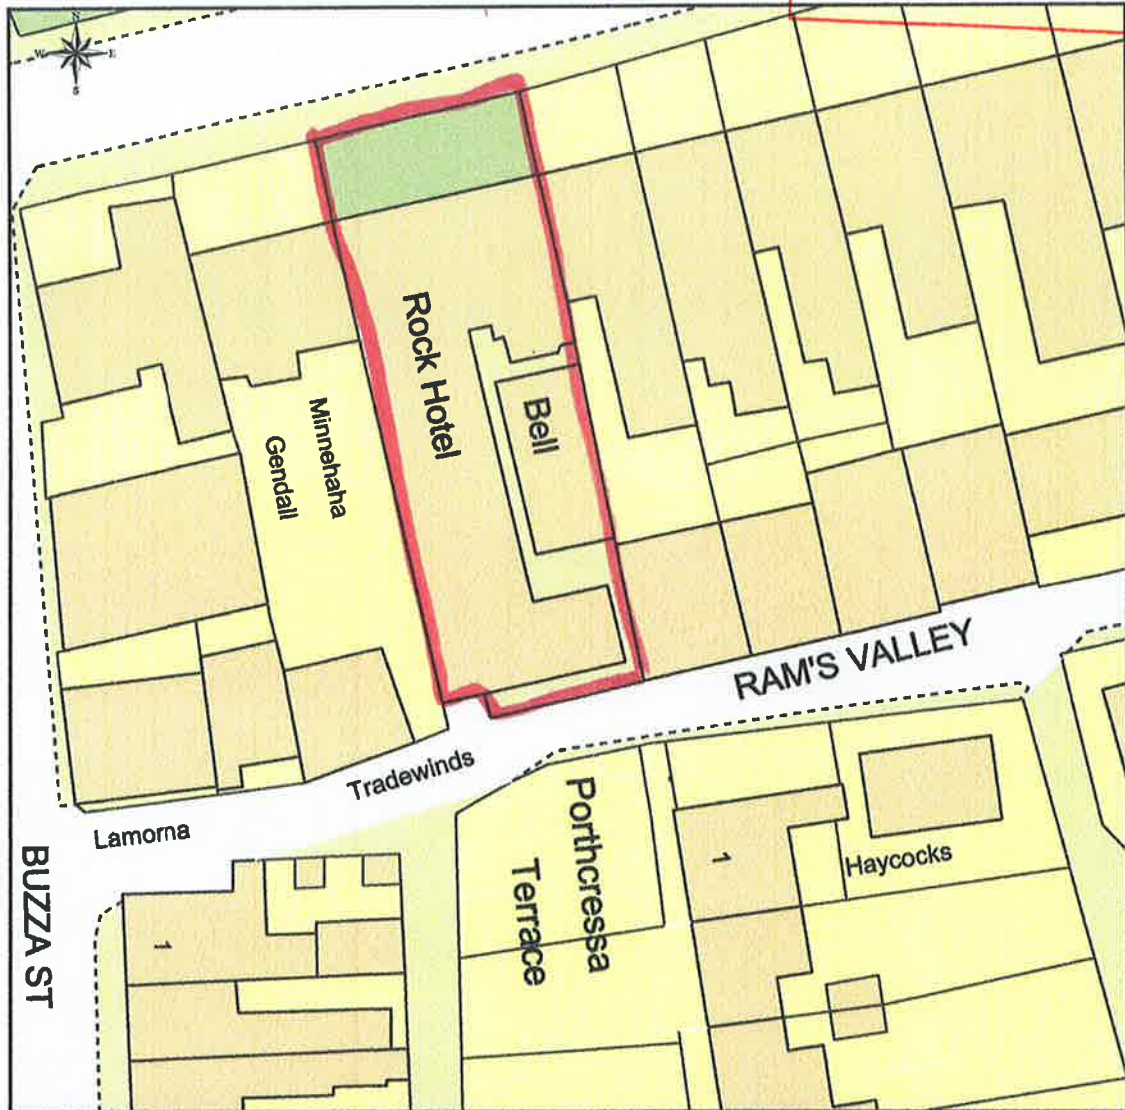

Site Plan for Bell Rock Hotel

RECEIVED BY THE
PLANNING DEPARTMENT
02 AUG 2016

This Plan includes the following Licensed Data: OS MasterMap Colour PDF Site Plan/Block Plan by the Ordnance Survey National Geographic Database and incorporating surveyed revision available at the date of production. Reproduction in whole or in part is prohibited without the prior permission of Ordnance Survey. The representation of a road, track or path is no evidence of a right of way. The representation of features, as lines is no evidence of a property boundary. © Crown copyright and database rights, 2016. Ordnance Survey 0100031673

0m 5m 10m 15m 20m 25m 30m 35m 40m

Scale: 1:500, paper size: A4

Bell Rock Hotek
Site Plan
Church St
St. Mary's
Isles of Scilly
TR210JS