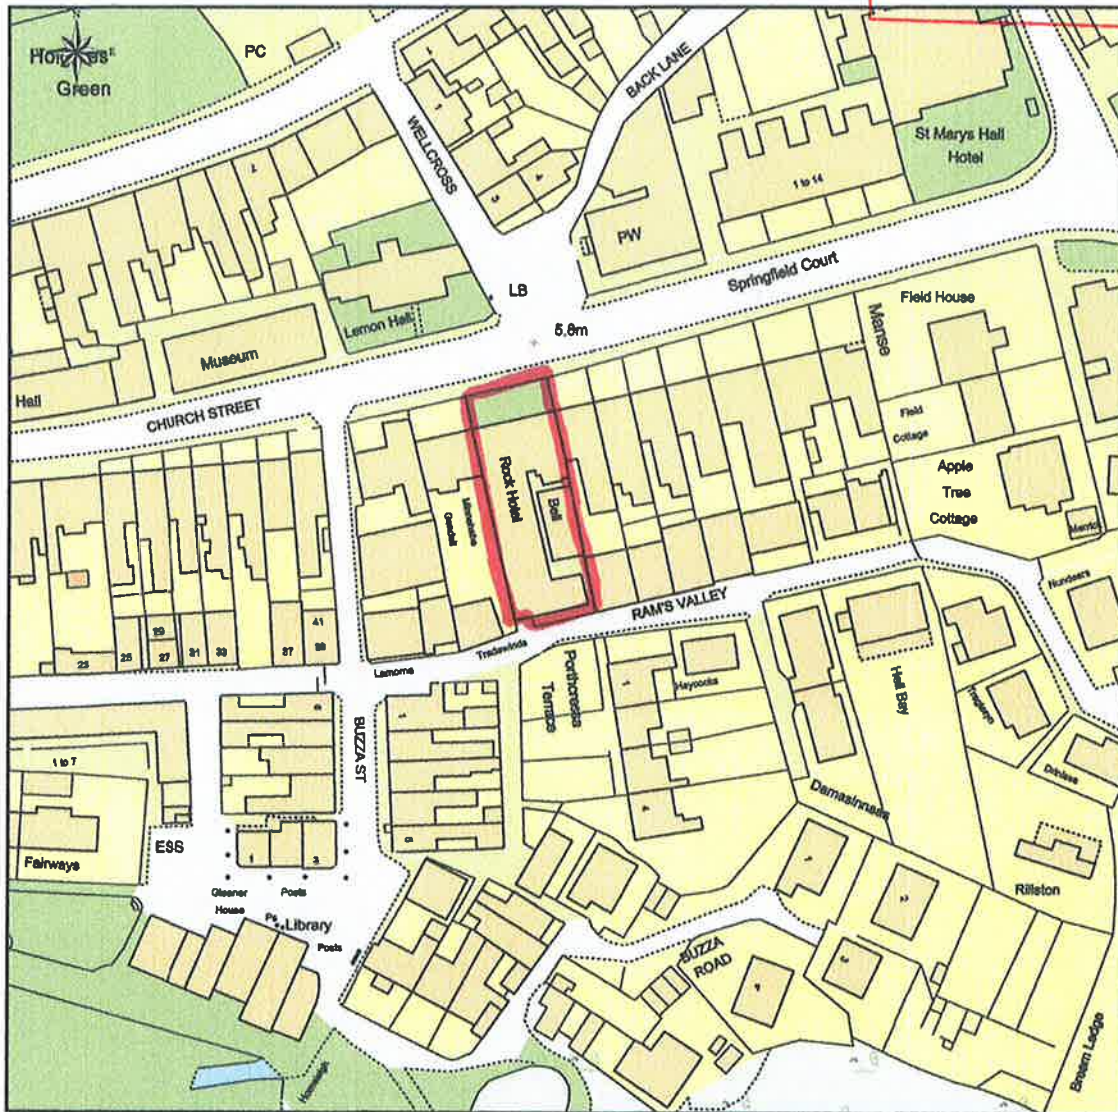

RECEIVED BY THE
PLANNING DEPARTMENT
02 AUG 2016

Location Plan for Bell Rock Hotel

This Plan includes the following Licensed Data: OS MasterMap Colour PDF Location Plan by the Ordnance Survey National Geographic Database and incorporating surveyed revision available at the date of production. Reproduction in whole or in part is prohibited without the prior permission of Ordnance Survey. The representation of a road, track or path is no evidence of a right of way. The representation of features, as lines is no evidence of a property boundary. © Crown copyright and database rights, 2016. Ordnance Survey 0100031673

0m 20m 40m 60m 80m 100m

Scale: 1:1250, paper size: A4

Location Plan
Bell Rock Hotel
Church St
St. Mary's
Isles of Scilly
TR210JS